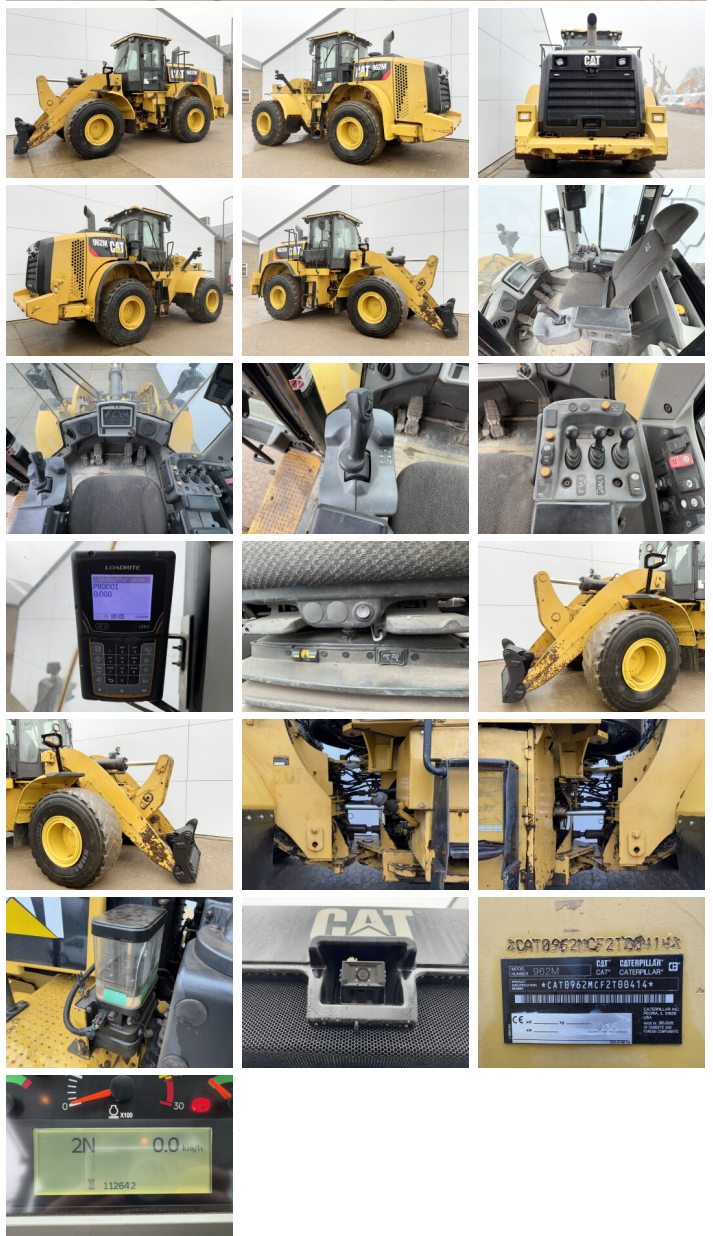

Caterpillar

Caterpillar 962M

BOSS
MACHINERY

€ 52.500excl.

Annee de construction **2016**
Numero de reference **BC000177**
Heures **11.264**

Algemeen

Type **962M**
Emplacement **Veldhoven, Netherlands**
Certificaat **CE + EPA**
Chassis nummer **CAT0962MCF2T00414**

Description

Available at Boss Machinery! This Caterpillar 962M Wheel Loader from 2016 has an engine power of 200 kW and counts 11264 operational hours. The total weight of this Caterpillar 962M is 20200 kg and the dimensions are 7.30 x 2.90 x 3.70. Furthermore, this 962M is equipped with Heated Mirrors, Radio, Camera, Electrical Mirrors, Attache rapide pour godet, Fonction hydraulique supplémentaire, Graissage centralisé. The Caterpillar Wheel Loader also has a CE + EPA marking. Do you want more information or do you want to try the Caterpillar 962M at our yard? Please let us know.

Maten / Gewichten

Dimensions L*L*H **7.30 x 2.90 x 3.70**
Poids **20200**

Technische informatie

Configurations de lecteur **4 x 4**

Motor informatie

Moteur marque **Caterpillar**
Moteur type **C7.1**
Cylindres **6**
Turbo
Puissance dans kW **200**

Banden / Rupsen

20% 20%

23.5 R25