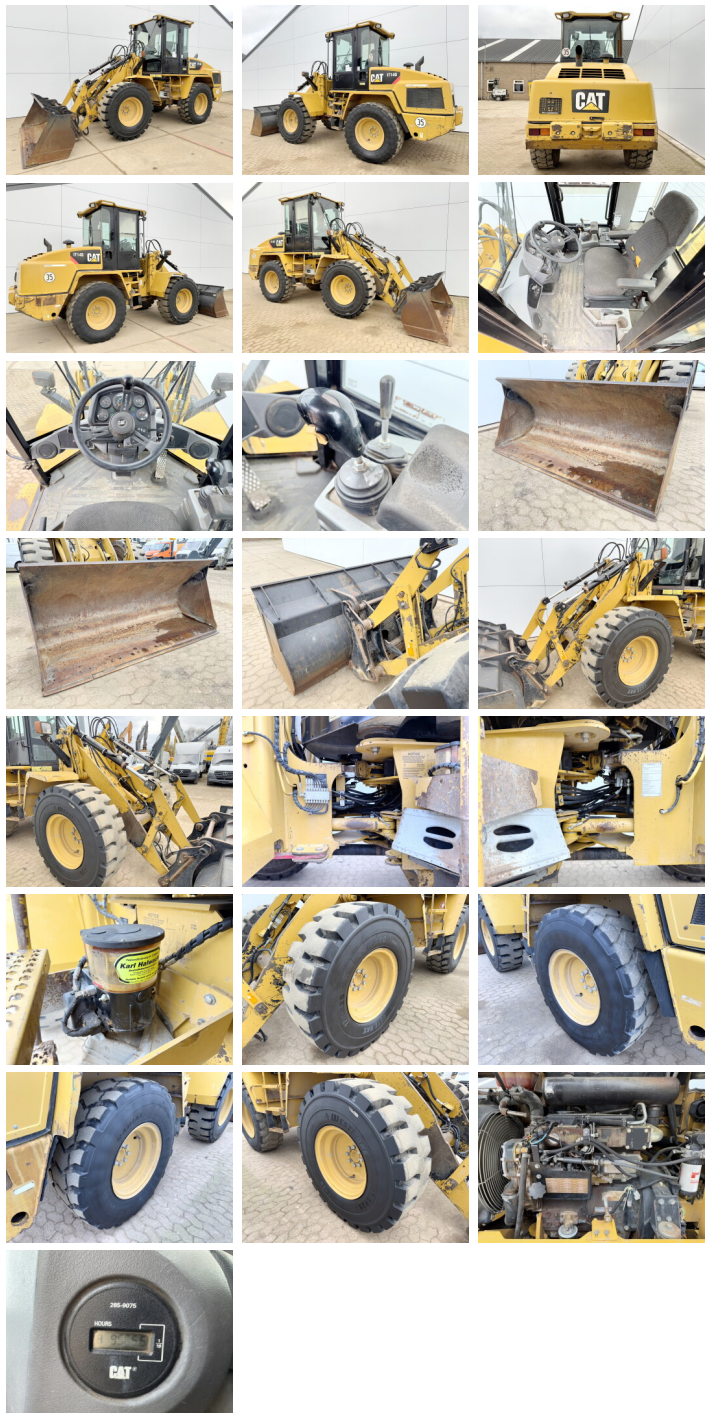

Caterpillar

Caterpillar IT14G

BOSS
MACHINERY

€ 24.500excl.

Annee de construction **2011**
Numero de reference **BM006428**
Heures **9.566**

Algemeen

Type 914G / IT14G
Emplacement Veldhoven, Netherlands
Certificaat CE

Available at Boss Machinery! This Caterpillar 914G / IT14G Wheel Loader from 2011 has an engine power of 72 kW and counts 9566 operational hours. The total weight of this Caterpillar 914G / IT14G is 8350 kg and the dimensions are 6.58 x 2.40 x 3.12. Furthermore, this 914G / IT14G is equipped with Radio, 3rd Function, climatiseur, Attache rapide pour godet, Graissage centralisé. The Caterpillar Wheel Loader also has a CE marking. Do you want more information or do you want to try the Caterpillar 914G / IT14G at our yard? Please let us know.

Maten / Gewichten

Dimensions L*L*H 6.58 x 2.40 x 3.12
Poids 8350

Technische informatie

Configurations de lecteur 4x4

Motor informatie

Moteur marque Caterpillar
Moteur type C4.4
Cylindres 4
Turbo
Puissance dans kW 72

Banden / Rupsen

100% 100% 17.5R25
30% 30% 17.5R25

Opties

Radio

3rd Function

climatiseur

Attache rapide pour godet

Graissage centralisé