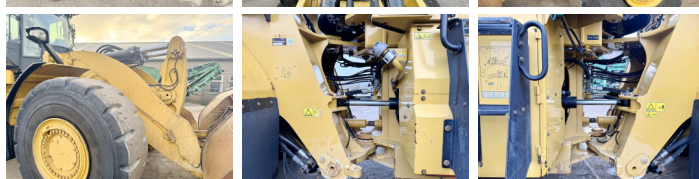

Caterpillar

Caterpillar 982M

BOSS
MACHINERY

€ 77.500excl.

Annee de construction **2013**
Numero de reference **BM006332**
Heures **20.399**

Algemeen

Type 982M
Emplacement Veldhoven, Netherlands
Certificaat CE
Chassis nummer CAT0982MEF9A00151

Description

Available at Boss Machinery! This Caterpillar 982M Wheel Loader from 2013 has an engine power of 321 kW and counts 20399 operational hours. The total weight of this Caterpillar 982M is 35700 kg and the dimensions are 10.70 x 3.80 x 3.84. Furthermore, this 982M is equipped with Joystick steering, climatiseur, Heated Mirrors, Electrical Mirrors, Climate Control, AdBlue, Heated Cab, Radio, Camera, Beacon, Electrical Opening Door, Graissage centralisé. The Caterpillar Wheel Loader also has a CE marking. Do you want more information or do you want to try the Caterpillar 982M at our yard? Please let us know.

Maten / Gewichten

Poids 35700
Dimensions L*L*H 10.70 x 3.80 x 3.84

Technische informatie

Configurations de lecteur 4x4

Motor informatie

Moteur marque Caterpillar
Moteur type C13
Cylindres 6
Turbo
Puissance dans kW 321

Banden / Rupsen