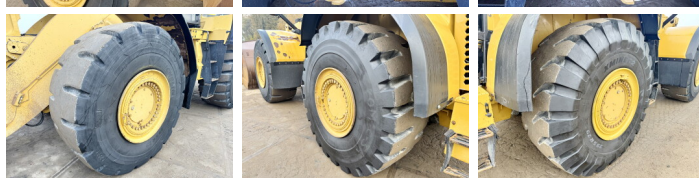

Caterpillar

Caterpillar 982M

BOSS
MACHINERY

€ 77.500excl.

Annee de construction **2013**
Numero de reference **BM006332**
Heures **20.399**

Algemeen

Type 982M
Emplacement Veldhoven, Netherlands
Certificaat CE
Chassis nummer CAT0982MEF9A00151

Description

Available at Boss Machinery! This Caterpillar 982M Wheel Loader from 2013 has an engine power of 321 kW and counts 20399 operational hours. The total weight of this Caterpillar 982M is 35700 kg and the dimensions are 10.70 x 3.80 x 3.84. Furthermore, this 982M is equipped with Joystick steering, climatiseur, Heated Mirrors, Electrical Mirrors, Climate Control, AdBlue, Heated Cab, Radio, Camera, Beacon, Electrical Opening Door, Graissage centralisé. The Caterpillar Wheel Loader also has a CE marking. Do you want more information or do you want to try the Caterpillar 982M at our yard? Please let us know.

Maten / Gewichten

Poids 35700
Dimensions L*L*H 10.70 x 3.80 x 3.84

Technische informatie

Configurations de lecteur 4x4

Motor informatie

Moteur marque Caterpillar
Moteur type C13
Cylindres 6
Turbo
Puissance dans kW 321

Banden / Rupsen