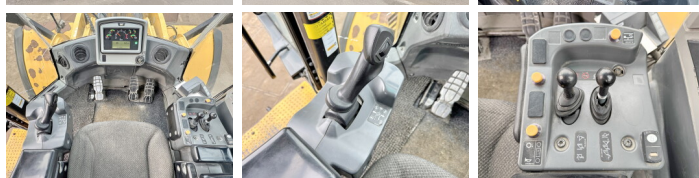

Caterpillar

Caterpillar 982M

BOSS
MACHINERY

€ 77.500excl.

Annee de construction **2013**
Numero de reference **BM006332**
Heures **20.399**

Algemeen

Type 982M
Emplacement Veldhoven, Netherlands
Certificaat CE
Chassis nummer CAT0982MEF9A00151

Description

Available at Boss Machinery! This Caterpillar 982M Wheel Loader from 2013 has an engine power of 321 kW and counts 20399 operational hours. The total weight of this Caterpillar 982M is 35700 kg and the dimensions are 10.70 x 3.80 x 3.84. Furthermore, this 982M is equipped with Joystick steering, climatiseur, Heated Mirrors, Electrical Mirrors, Climate Control, AdBlue, Heated Cab, Radio, Camera, Beacon, Electrical Opening Door, Graissage centralisé. The Caterpillar Wheel Loader also has a CE marking. Do you want more information or do you want to try the Caterpillar 982M at our yard? Please let us know.

Maten / Gewichten

Poids 35700
Dimensions L*L*H 10.70 x 3.80 x 3.84

Technische informatie

Configurations de lecteur 4x4

Motor informatie

Moteur marque Caterpillar
Moteur type C13
Cylindres 6
Turbo
Puissance dans kW 321

Banden / Rupsen