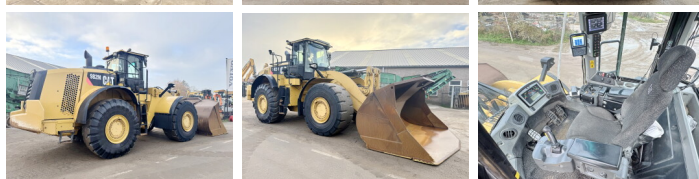

Caterpillar

Caterpillar 982M

BOSS
MACHINERY

€ 77.500excl.

Annee de construction **2013**
Numero de reference **BM006332**
Heures **20.399**

Algemeen

Type 982M
Emplacement Veldhoven, Netherlands
Certificaat CE
Chassis nummer CAT0982MEF9A00151

Description

Available at Boss Machinery! This Caterpillar 982M Wheel Loader from 2013 has an engine power of 321 kW and counts 20399 operational hours. The total weight of this Caterpillar 982M is 35700 kg and the dimensions are 10.70 x 3.80 x 3.84. Furthermore, this 982M is equipped with Joystick steering, climatiseur, Heated Mirrors, Electrical Mirrors, Climate Control, AdBlue, Heated Cab, Radio, Camera, Beacon, Electrical Opening Door, Graissage centralisé. The Caterpillar Wheel Loader also has a CE marking. Do you want more information or do you want to try the Caterpillar 982M at our yard? Please let us know.

Maten / Gewichten

Poids 35700
Dimensions L*L*H 10.70 x 3.80 x 3.84

Technische informatie

Configurations de lecteur 4x4

Motor informatie

Moteur marque Caterpillar
Moteur type C13
Cylindres 6
Turbo
Puissance dans kW 321

Banden / Rupsen