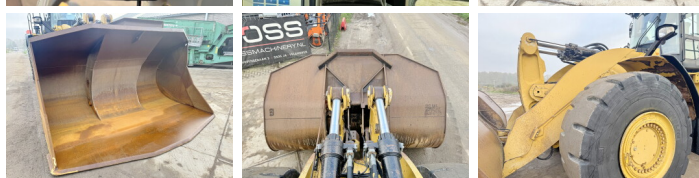

Caterpillar

Caterpillar 982M

BOSS
MACHINERY

€ 77.500excl.

Annee de construction **2013**
Numero de reference **BM006332**
Heures **20.399**

Algemeen

Type 982M
Emplacement Veldhoven, Netherlands
Certificaat CE
Chassis nummer CAT0982MEF9A00151

Description

Available at Boss Machinery! This Caterpillar 982M Wheel Loader from 2013 has an engine power of 321 kW and counts 20399 operational hours. The total weight of this Caterpillar 982M is 35700 kg and the dimensions are 10.70 x 3.80 x 3.84. Furthermore, this 982M is equipped with Joystick steering, climatiseur, Heated Mirrors, Electrical Mirrors, Climate Control, AdBlue, Heated Cab, Radio, Camera, Beacon, Electrical Opening Door, Graissage centralisé. The Caterpillar Wheel Loader also has a CE marking. Do you want more information or do you want to try the Caterpillar 982M at our yard? Please let us know.

Maten / Gewichten

Poids 35700
Dimensions L*L*H 10.70 x 3.80 x 3.84

Technische informatie

Configurations de lecteur 4x4

Motor informatie

Moteur marque Caterpillar
Moteur type C13
Cylindres 6
Turbo
Puissance dans kW 321

Banden / Rupsen