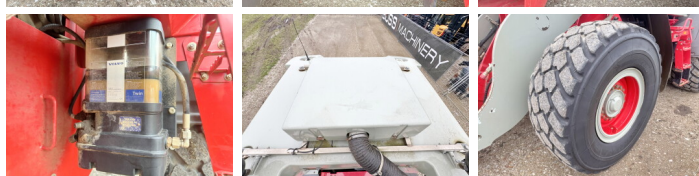

Description

Available at Boss Machinery! This Volvo L70H Wheel Loader from 2017 has an engine power of 127 kW and counts 13382 operational hours. Always worked in The Netherlands. The total weight of this Volvo L70H is 15500 kg and the dimensions are 6.40 x 2.50 x 3.50. Furthermore, this L70H is equipped with Heated Seat, Bluetooth, Beacon, Camera, Pressurised Cabin, Heated Cab, Heated Mirrors, Attache rapide pour godet, climatiseur, 3rd Function, AdBlue, Climate Control, Electrical Mirrors, Radio, BSS, CDC Steering, Fonction hydraulique supplémentaire, Boomsuspension, Graissage centralisé. The Volvo Wheel Loader also has a CE marking. Do you want more information or do you want to try the Volvo L70H at our yard? Please let us know.

Banden / Rupsen

40% 40% 600/65R25
40% 40% 600/65R25

Opties

Heated Seat
Bluetooth
Beacon
Camera
Pressurised Cabin
Heated Cab
Heated Mirrors
Attache rapide pour godet
climatiseur
3rd Function
AdBlue
Climate Control
Electrical Mirrors
Radio
BSS
CDC Steering
Fonction hydraulique
supplémentaire
Boomsuspension
Graissage centralisé