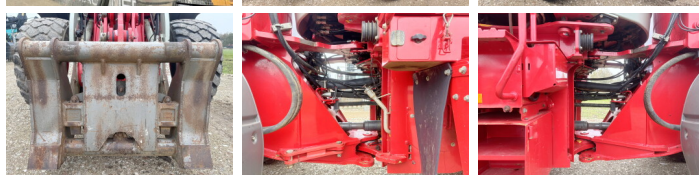

Volvo

Volvo L70H

BOSS

MACHINERY

Annee de construction **2017**
Numero de reference **BM006268**
Heures **13.382**

Algemeen

Type **L70H**
Emplacement **Veldhoven, Netherlands**

Dutch vehicle
Certificaat **CE**
Chassis nummer **VCE0L70HJ00012710**

Description

Available at Boss Machinery! This Volvo L70H Wheel Loader from 2017 has an engine power of 127 kW and counts 13382 operational hours. Always worked in The Netherlands. The total weight of this Volvo L70H is 15500 kg and the dimensions are 6.40 x 2.50 x 3.50. Furthermore, this L70H is equipped with Heated Seat, Bluetooth, Beacon, Camera, Pressurised Cabin, Heated Cab, Heated Mirrors, Attache rapide pour godet, climatiseur, 3rd Function, AdBlue, Climate Control, Electrical Mirrors, Radio, BSS, CDC Steering, Fonction hydraulique supplémentaire, Boomsuspension, Graissage centralisé. The Volvo Wheel Loader also has a CE marking. Do you want more information or do you want to try the Volvo L70H at our yard? Please let us know.

Banden / Rupsen

40% 40% 600/65R25
40% 40% 600/65R25

Opties

Heated Seat
Bluetooth
Beacon
Camera
Pressurised Cabin
Heated Cab
Heated Mirrors
Attache rapide pour godet
climatiseur
3rd Function
AdBlue
Climate Control
Electrical Mirrors
Radio
BSS
CDC Steering
Fonction hydraulique
supplémentaire
Boomsuspension
Graissage centralisé