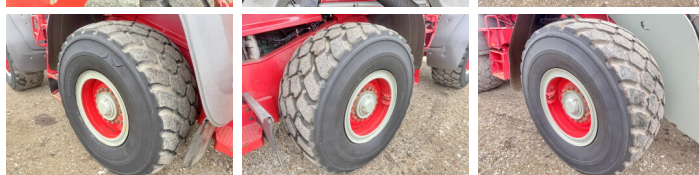

Description

Available at Boss Machinery! This Volvo L70H Wheel Loader from 2017 has an engine power of 127 kW and counts 13382 operational hours. Always worked in The Netherlands. The total weight of this Volvo L70H is 15500 kg and the dimensions are 6.40 x 2.50 x 3.50. Furthermore, this L70H is equipped with Heated Seat, Bluetooth, Beacon, Camera, Pressurised Cabin, Heated Cab, Heated Mirrors, Attache rapide pour godet, climatiseur, 3rd Function, AdBlue, Climate Control, Electrical Mirrors, Radio, BSS, CDC Steering, Fonction hydraulique supplémentaire, Boomsuspension, Graissage centralisé. The Volvo Wheel Loader also has a CE marking. Do you want more information or do you want to try the Volvo L70H at our yard? Please let us know.

Banden / Rupsen

40% 40% 600/65R25
40% 40% 600/65R25

Opties

Heated Seat
Bluetooth
Beacon
Camera
Pressurised Cabin
Heated Cab
Heated Mirrors
Attache rapide pour godet
climatiseur
3rd Function
AdBlue
Climate Control
Electrical Mirrors
Radio
BSS
CDC Steering
Fonction hydraulique
supplémentaire
Boomsuspension
Graissage centralisé