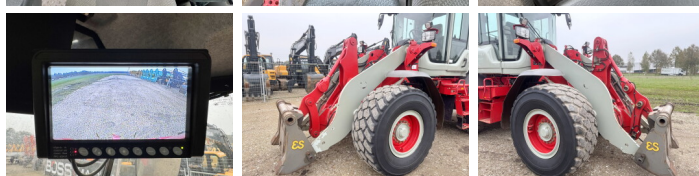

Volvo

Volvo L70H

BOSS

MACHINERY

Annee de construction **2017**
Numero de reference **BM006268**
Heures **13.382**

Algemeen

Type **L70H**
Emplacement **Veldhoven, Netherlands**

Dutch vehicle
Certificaat **CE**
Chassis nummer **VCE0L70HJ00012710**

Description

Available at Boss Machinery! This Volvo L70H Wheel Loader from 2017 has an engine power of 127 kW and counts 13382 operational hours. Always worked in The Netherlands. The total weight of this Volvo L70H is 15500 kg and the dimensions are 6.40 x 2.50 x 3.50. Furthermore, this L70H is equipped with Heated Seat, Bluetooth, Beacon, Camera, Pressurised Cabin, Heated Cab, Heated Mirrors, Attache rapide pour godet, climatiseur, 3rd Function, AdBlue, Climate Control, Electrical Mirrors, Radio, BSS, CDC Steering, Fonction hydraulique supplémentaire, Boomsuspension, Graissage centralisé. The Volvo Wheel Loader also has a CE marking. Do you want more information or do you want to try the Volvo L70H at our yard? Please let us know.

Banden / Rupsen

40% 40% 600/65R25
40% 40% 600/65R25

Opties

Heated Seat
Bluetooth
Beacon
Camera
Pressurised Cabin
Heated Cab
Heated Mirrors
Attache rapide pour godet
climatiseur
3rd Function
AdBlue
Climate Control
Electrical Mirrors
Radio
BSS
CDC Steering
Fonction hydraulique
supplémentaire
Boomsuspension
Graissage centralisé