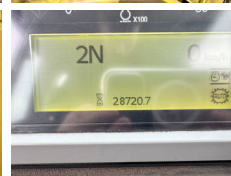

Caterpillar

Caterpillar 988K

BOSS
MACHINERY

€ 155.000excl.

Annee de construction **2014**
Numero de reference **BM005960**
Heures **28.720**

Algemeen

Type 988K
Emplacement Veldhoven, Netherlands
Certificaat CE + EPA
Chassis nummer CAT0988KATWX00375

Description Available at Boss Machinery! This Caterpillar 988K Wheel Loader from 2014 has an engine power of 393 kW and counts 28720 operational hours. The total weight of this Caterpillar 988K is 52620 kg and the dimensions are 12.00 x 3.98 x 4.15. Furthermore, this 988K is equipped with Beacon, Camera, climatiseur, Joystick steering, AdBlue, Backup alarm, Radio, Heated Mirrors. The Caterpillar Wheel Loader also has a CE + EPA marking. Do you want more information or do you want to try the Caterpillar 988K at our yard? Please let us know.

Maten / Gewichten

Poids 52620
Dimensions L*L*H 12.00 x 3.98 x 4.15

Technische informatie

Configurations de lecteur 4x4

Motor informatie

Moteur marque Caterpillar
Moteur type C18
Cylindres 6
Turbo
Puissance dans kW 393

Banden / Rupsen

20% 20% 35/65R33