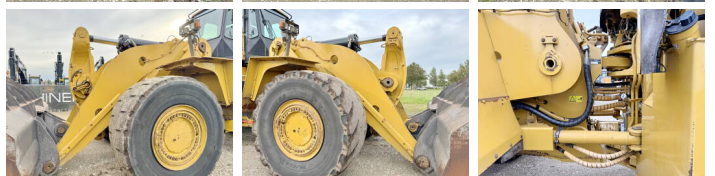

Caterpillar

Caterpillar 988K

BOSS
MACHINERY

€ 155.000excl.

Annee de construction **2014**
Numero de reference **BM005960**
Heures **28.720**

Algemeen

Type 988K
Emplacement Veldhoven, Netherlands
Certificaat CE + EPA
Chassis nummer CAT0988KATWX00375

Description Available at Boss Machinery! This Caterpillar 988K Wheel Loader from 2014 has an engine power of 393 kW and counts 28720 operational hours. The total weight of this Caterpillar 988K is 52620 kg and the dimensions are 12.00 x 3.98 x 4.15. Furthermore, this 988K is equipped with Beacon, Camera, climatiseur, Joystick steering, AdBlue, Backup alarm, Radio, Heated Mirrors. The Caterpillar Wheel Loader also has a CE + EPA marking. Do you want more information or do you want to try the Caterpillar 988K at our yard? Please let us know.

Maten / Gewichten

Poids 52620
Dimensions L*L*H 12.00 x 3.98 x 4.15

Technische informatie

Configurations de lecteur 4x4

Motor informatie

Moteur marque Caterpillar
Moteur type C18
Cylindres 6
Turbo
Puissance dans kW 393

Banden / Rupsen

20% 20% 35/65R33