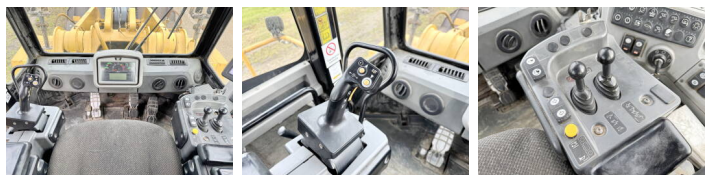

Caterpillar

Caterpillar 988K

BOSS
MACHINERY

€ 155.000excl.

Annee de construction **2014**
Numero de reference **BM005960**
Heures **28.720**

Algemeen

Type 988K
Emplacement Veldhoven, Netherlands
Certificaat CE + EPA
Chassis nummer CAT0988KATWX00375

Description Available at Boss Machinery! This Caterpillar 988K Wheel Loader from 2014 has an engine power of 393 kW and counts 28720 operational hours. The total weight of this Caterpillar 988K is 52620 kg and the dimensions are 12.00 x 3.98 x 4.15. Furthermore, this 988K is equipped with Beacon, Camera, climatiseur, Joystick steering, AdBlue, Backup alarm, Radio, Heated Mirrors. The Caterpillar Wheel Loader also has a CE + EPA marking. Do you want more information or do you want to try the Caterpillar 988K at our yard? Please let us know.

Maten / Gewichten

Poids 52620
Dimensions L*L*H 12.00 x 3.98 x 4.15

Technische informatie

Configurations de lecteur 4x4

Motor informatie

Moteur marque Caterpillar
Moteur type C18
Cylindres 6
Turbo
Puissance dans kW 393

Banden / Rupsen

20% 20% 35/65R33