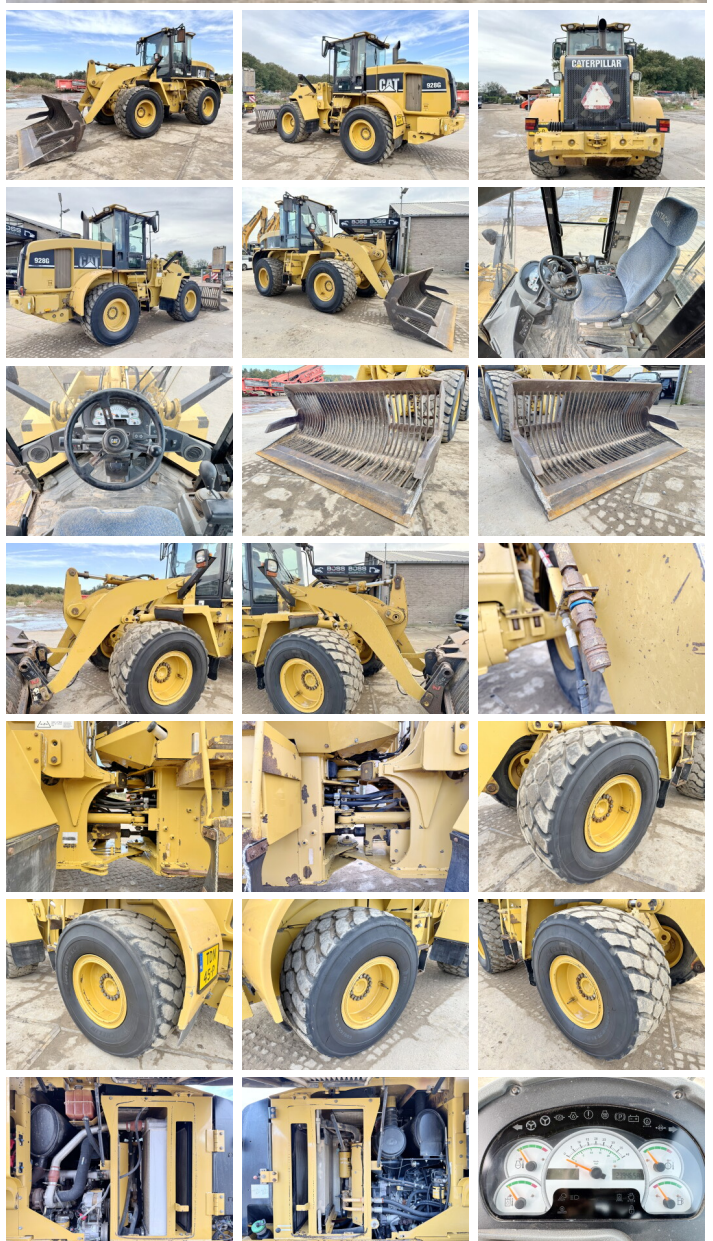

Caterpillar

Caterpillar 928G

BOSS
MACHINERY

€ 22.500excl.

Annee de construction **2004**
Numero de reference **BM006236**
Heures **23.946**

Algemeen

Type **928G**
Emplacement **Veldhoven, Netherlands**
Dutch vehicle
Certificaat **CE**
Chassis nummer **CAT0928GHWLG00443**

Description

Available at Boss Machinery! This Caterpillar 928G Wheel Loader from 2004 has an engine power of 98 kW and counts 23946 operational hours. Always worked in The Netherlands. The total weight of this Caterpillar 928G is 14000 kg and the dimensions are 7.50 x 2.65 x 3.22 . Furthermore, this 928G is equipped with Attache rapide pour godet, climatiseur, 3rd Function . The Caterpillar Wheel Loader also has a CE marking. Do you want more information or do you want to try the Caterpillar 928G at our yard? Please let us know.

Maten / Gewichten

Poids **14000**
Dimensions L*L*H **7.50 x 2.65 x 3.22**

Technische informatie

Configurations de lecteur **4x4**

Motor informatie

Moteur marque **Caterpillar**
Cylindres **6**
Turbo
Puissance dans kW **98**

Banden / Rupsen

40% 40% **600/65R25**
40% 40% **600/65R25**