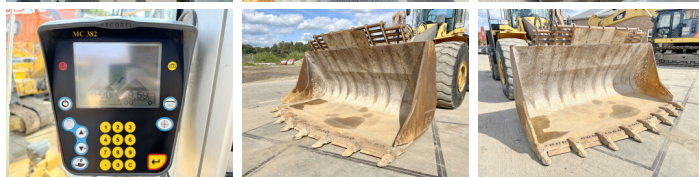

Volvo

Volvo L220F

€ 42.500excl.

Annee de construction **2007**
Numero de reference **BM005724**
Heures **20.271**

Algemeen

Type L220F
Emplacement Veldhoven, Netherlands
Certificaat EPA

Description Available at Boss Machinery! This Volvo L220F Wheel Loader from 2007 has an engine power of 259 kW and counts 20271 operational hours. The total weight of this Volvo L220F is 34900 kg and the dimensions are 9.80 x 3.50 x 3.70 . Furthermore, this L220F is equipped with Beacon, CDC Steering, climatiseur, Camera, Weighing system, Graissage centralisé. The Volvo Wheel Loader also has a EPA marking. Do you want more information or do you want to try the Volvo L220F at our yard? Please let us know.

Maten / Gewichten

Dimensions L*L*H 9.80 x 3.50 x 3.70
Poids 34900

Technische informatie

Configurations de lecteur 4x4

Motor informatie

Moteur marque Volvo
Moteur type D12D
Cylindres 6
Turbo
Puissance dans kW 259

Banden / Rupsen

20% 20% 29.5R25
20% 20% 29.5R25

BOSS

MACHINERY

Opties

Beacon

CDC Steering

climatiseur