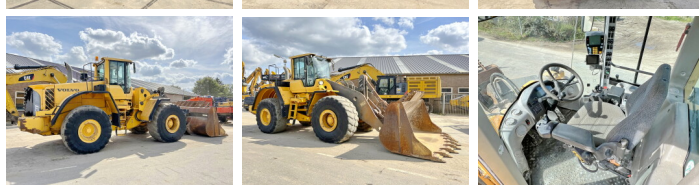

Volvo

Volvo L220F

€ 42.500excl.

Annee de construction **2007**
Numero de reference **BM005724**
Heures **20.271**

Algemeen

Type L220F
Emplacement Veldhoven, Netherlands
Certificaat EPA

Description Available at Boss Machinery! This Volvo L220F Wheel Loader from 2007 has an engine power of 259 kW and counts 20271 operational hours. The total weight of this Volvo L220F is 34900 kg and the dimensions are 9.80 x 3.50 x 3.70 . Furthermore, this L220F is equipped with Beacon, CDC Steering, climatiseur, Camera, Weighing system, Graissage centralisé. The Volvo Wheel Loader also has a EPA marking. Do you want more information or do you want to try the Volvo L220F at our yard? Please let us know.

Maten / Gewichten

Dimensions L*L*H 9.80 x 3.50 x 3.70
Poids 34900

Technische informatie

Configurations de lecteur 4x4

Motor informatie

Moteur marque Volvo
Moteur type D12D
Cylindres 6
Turbo
Puissance dans kW 259

Banden / Rupsen

20% 20% 29.5R25
20% 20% 29.5R25

BOSS

MACHINERY

Opties

Beacon

CDC Steering

climatiseur