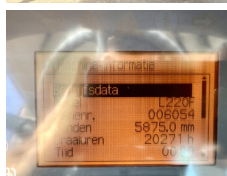

Volvo

Volvo L220F

€ 42.500excl.

Annee de construction **2007**
Numero de reference **BM005724**
Heures **20.271**

Algemeen

Type L220F
Emplacement Veldhoven, Netherlands
Certificaat EPA

Description Available at Boss Machinery! This Volvo L220F Wheel Loader from 2007 has an engine power of 259 kW and counts 20271 operational hours. The total weight of this Volvo L220F is 34900 kg and the dimensions are 9.80 x 3.50 x 3.70 . Furthermore, this L220F is equipped with Beacon, CDC Steering, climatiseur, Camera, Weighing system, Graissage centralisé. The Volvo Wheel Loader also has a EPA marking. Do you want more information or do you want to try the Volvo L220F at our yard? Please let us know.

Maten / Gewichten

Dimensions L*L*H 9.80 x 3.50 x 3.70
Poids 34900

Technische informatie

Configurations de lecteur 4x4

Motor informatie

Moteur marque Volvo
Moteur type D12D
Cylindres 6
Turbo
Puissance dans kW 259

Banden / Rupsen

20% 20% 29.5R25
20% 20% 29.5R25

BOSS

MACHINERY