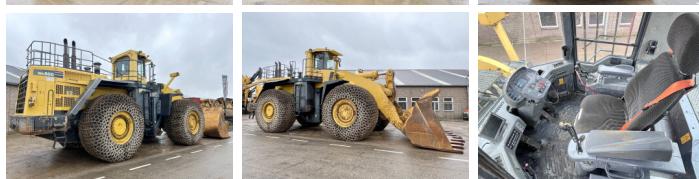

Komatsu

Komatsu WA800-3E0

BOSS
MACHINERY

€ 188.000excl.

Annee de construction **2007**
Numero de reference **BM005517**
Heures **21.923**

Algemeen

Type WA800-3E0
Emplacement Veldhoven, Netherlands
Certificaat CE

Description

Available at Boss Machinery! This Komatsu WA800-3E0 Wheel Loader from 2007 has an engine power of 636 kW and counts 21923 operational hours. The total weight of this Komatsu WA800-3E0 is 104500 kg and the dimensions are 12.10 x 4.80 x 5.3. Furthermore, this WA800-3E0 is equipped with Camera, climatiseur, Radio, Backup alarm, Graissage centralisé. The Komatsu Wheel Loader also has a CE marking. Do you want more information or do you want to try the Komatsu WA800-3E0 at our yard? Please let us know.

Maten / Gewichten

Poids 104500
Dimensions L*L*H 12.10 x 4.80 x 5.3

Technische informatie

Configurations de lecteur 4x4

Motor informatie

Moteur marque Komatsu
Moteur type SAA12V140E-3
Cylindres 12
Turbo
Puissance dans kW 636

Banden / Rupsen

60% 60% Bridgestone 45/65R45 + Chains
60% 60% Bridgestone 45/65R45 + Chains