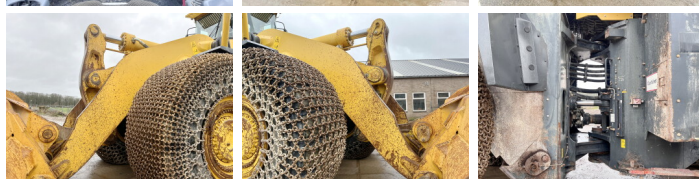

Komatsu

Komatsu WA800-3E0

BOSS
MACHINERY

€ 188.000excl.

Annee de construction **2007**
Numero de reference **BM005517**
Heures **21.923**

Algemeen

Type WA800-3E0
Emplacement Veldhoven, Netherlands
Certificaat CE

Description

Available at Boss Machinery! This Komatsu WA800-3E0 Wheel Loader from 2007 has an engine power of 636 kW and counts 21923 operational hours. The total weight of this Komatsu WA800-3E0 is 104500 kg and the dimensions are 12.10 x 4.80 x 5.3. Furthermore, this WA800-3E0 is equipped with Camera, climatiseur, Radio, Backup alarm, Graissage centralisé. The Komatsu Wheel Loader also has a CE marking. Do you want more information or do you want to try the Komatsu WA800-3E0 at our yard? Please let us know.

Maten / Gewichten

Poids 104500
Dimensions L*L*H 12.10 x 4.80 x 5.3

Technische informatie

Configurations de lecteur 4x4

Motor informatie

Moteur marque Komatsu
Moteur type SAA12V140E-3
Cylindres 12
Turbo
Puissance dans kW 636

Banden / Rupsen

60% 60% Bridgestone 45/65R45 + Chains
60% 60% Bridgestone 45/65R45 + Chains