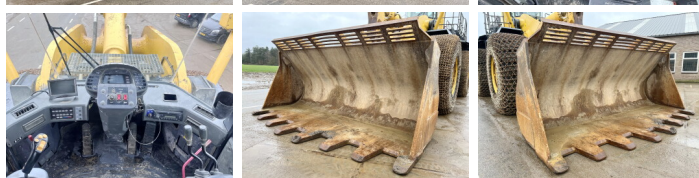

Komatsu

Komatsu WA800-3E0

BOSS
MACHINERY

€ 188.000excl.

Annee de construction **2007**
Numero de reference **BM005517**
Heures **21.923**

Algemeen

Type WA800-3E0
Emplacement Veldhoven, Netherlands
Certificaat CE

Description

Available at Boss Machinery! This Komatsu WA800-3E0 Wheel Loader from 2007 has an engine power of 636 kW and counts 21923 operational hours. The total weight of this Komatsu WA800-3E0 is 104500 kg and the dimensions are 12.10 x 4.80 x 5.3. Furthermore, this WA800-3E0 is equipped with Camera, climatiseur, Radio, Backup alarm, Graissage centralisé. The Komatsu Wheel Loader also has a CE marking. Do you want more information or do you want to try the Komatsu WA800-3E0 at our yard? Please let us know.

Maten / Gewichten

Poids 104500
Dimensions L*L*H 12.10 x 4.80 x 5.3

Technische informatie

Configurations de lecteur 4x4

Motor informatie

Moteur marque Komatsu
Moteur type SAA12V140E-3
Cylindres 12
Turbo
Puissance dans kW 636

Banden / Rupsen

60% 60% Bridgestone 45/65R45 + Chains
60% 60% Bridgestone 45/65R45 + Chains