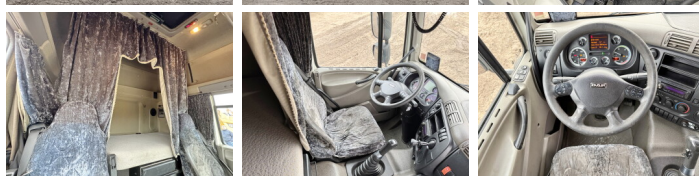

DAF

DAF CF85.410 + Fassi F215A Crane + Trailer

BOSS
MACHINERY

Annee de construction **2011**
Numero de reference **BC000272**
Kilometrafe **1.430.104**

Algemeen

Type CF85.410 + 21m Crane + Trailer
Emplacement Veldhoven, Netherlands
Total seats 2
Dutch vehicle
Chassis nummer XLRAS85MCOE896105

Description Available at Boss Machinery! This DAF CF85.410 + 21m Crane + Trailer Truck from 2011 has an engine power of 300 kW and has 1430104 kilometres on the clock. Always worked in The Netherlands. The total weight of this DAF CF85.410 + 21m Crane + Trailer is 20850 kg and the dimensions are -. Furthermore, this CF85.410 + 21m Crane + Trailer is equipped with Cruise Control, Tachograaf, Air Brakes, Radio, Bluetooth, Bed, Heated Mirrors, climatiseur, AdBlue, Power Steering. Do you want more information or do you want to try the DAF CF85.410 + 21m Crane + Trailer at our yard? Please let us know.

Maten / Gewichten

Poids 20850
Capacité de charge maximale 44000
GCW 64850

Technische informatie

Boîte de vitesses Manual

Motor informatie

Cylindres 6
Puissance dans kW 300

Banden / Rupsen