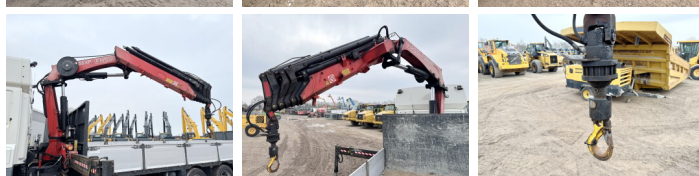

DAF

DAF CF85.410 + Fassi F215A Crane + Trailer

BOSS
MACHINERY

Annee de construction **2011**
Numero de reference **BC000272**
Kilometrafe **1.430.104**

Algemeen

Type CF85.410 + 21m Crane + Trailer
Emplacement Veldhoven, Netherlands
Total seats 2
Dutch vehicle
Chassis nummer XLRAS85MCOE896105

Description Available at Boss Machinery! This DAF CF85.410 + 21m Crane + Trailer Truck from 2011 has an engine power of 300 kW and has 1430104 kilometres on the clock. Always worked in The Netherlands. The total weight of this DAF CF85.410 + 21m Crane + Trailer is 20850 kg and the dimensions are -. Furthermore, this CF85.410 + 21m Crane + Trailer is equipped with Cruise Control, Tachograaf, Air Brakes, Radio, Bluetooth, Bed, Heated Mirrors, climatiseur, AdBlue, Power Steering. Do you want more information or do you want to try the DAF CF85.410 + 21m Crane + Trailer at our yard? Please let us know.

Maten / Gewichten

Poids 20850
Capacité de charge maximale 44000
GCW 64850

Technische informatie

Boîte de vitesses Manual

Motor informatie

Cylindres 6
Puissance dans kW 300

Banden / Rupsen

Spare tire