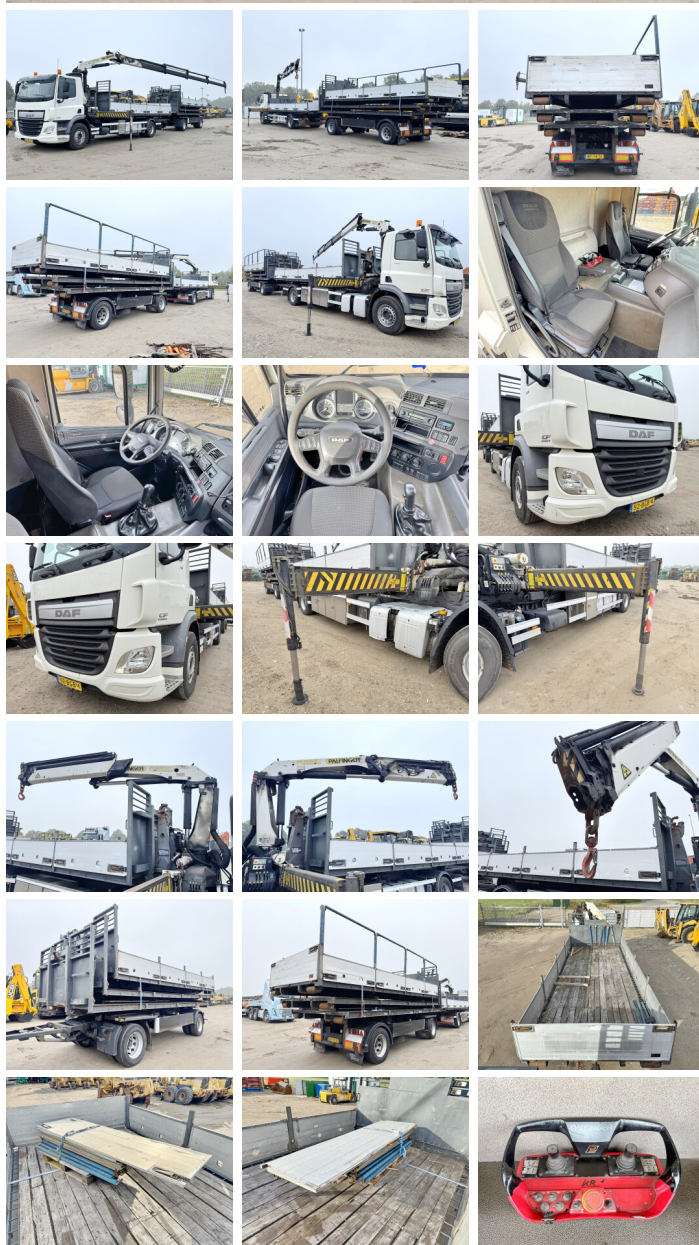

DAF

DAF CF400 + Palfinger Crane + Trailer

€ 56.500excl.

Annee de construction **2015**
Numero de reference **BM006485**
Kilometrafe **768.017**

Algemeen

Type CF400 + Palfinger PK16502
+ Trailer
Emplacement Veldhoven, Netherlands
Dutch vehicle
Total seats 2
1st registration 10-06-2015
Certificaat CE
Chassis nummer XLRAEM4100G064342

Description

Available at Boss Machinery! This DAF CF400 + Palfinger PK16502 + Trailer Truck from 2015 has an engine power of 291 kW and has 768017 kilometres on the clock. Always worked in The Netherlands. The total weight of this DAF CF400 + Palfinger PK16502 + Trailer is 13500 kg and the dimensions are -. Furthermore, this CF400 + Palfinger PK16502 + Trailer is equipped with Beacon, Prise force, AdBlue, Heated Cab, Cruise Control, climatiseur, Tow Bar, Bluetooth, Air Brakes , Radio, Heated Mirrors, Electrical Mirrors, Fonction hydraulique supplémentaire. The DAF Truck also has CE marking. Do you want more information or do you want to try the DAF CF400 + Palfinger PK16502 + Trailer at our yard? Please let us know.

Maten / Gewichten

Poids 13500
Extra dimensions: 17m Crane Length
Capacité de charge maximale 50000

Technische informatie

Boîte de vitesses Manual

BOSS

MACHINERY

Configurations de lecteur 4x2

Motor informatie

Engine power (hp)	396
Emission	Euro 6
Moteur marque	Paccar
Moteur type	MX-11
Cylindres	6
Turbo	
Puissance dans kW	291

Opties

Beacon
Prise force
AdBlue
Heated Cab
Cruise Control
climatiseur
Tow Bar
Bluetooth
Air Brakes
Radio
Heated Mirrors
Electrical Mirrors
Fonction hydraulique
supplémentaire