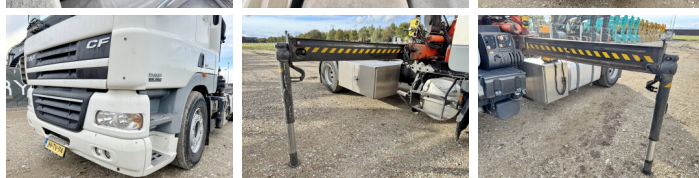

DAF

DAF 85.360 + Effer 165-11-48 Crane

€ 20.500excl.

Annee de construction **2009**
Numero de reference **AA002678**
Kilometrafe **1.412.746**

Algemeen

Type 85.360 + Effer 165-11-48 Crane
Emplacement Veldhoven, Netherlands
Dutch vehicle
Total seats 2
1st registration 19-02-2009
Certificaat CE
Chassis nummer XLRTE85MC0E854422

Description

Available at Boss Machinery! This DAF 85.360 + Effer 165-11-48 Crane Truck from 2009 has an engine power of 265 kW and has 1412746 kilometres on the clock. Always worked in The Netherlands. The total weight of this DAF 85.360 + Effer 165-11-48 Crane is 9770 kg and the dimensions are 6.58 x 2.55 x 4.00. Furthermore, this 85.360 + Effer 165-11-48 Crane is equipped with Air Brakes , Radio, Cruise Control, Beacon, Prise force, Bluetooth, climatiseur, Refrigerator, Heated Mirrors, Bed. The DAF Truck also has CE marking. Do you want more information or do you want to try the DAF 85.360 + Effer 165-11-48 Crane at our yard? Please let us know.

Maten / Gewichten

Dimensions L*L*H 6.58 x 2.55 x 4.00
Wheel base (cm) 420
GVW 20500
Poids 9770
Capacité de charge maximale 9430
Extra dimensions: 13.30m Crane Length

Technische informatie

BOSS

MACHINERY

Boîte de vitesses	Automatic
Configurations de lecteur	4x2