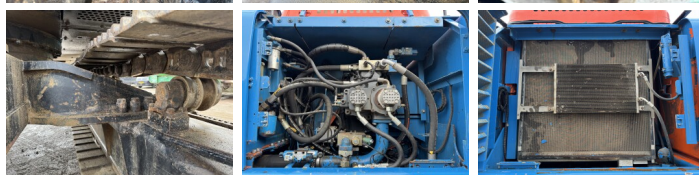

Description Available at Boss Machinery! This Hitachi EX455 - 16 Meter Long Reach Excavator from 2002 has an engine power of 222 kW and counts 30528 operational hours. Always worked in The Netherlands. The total weight of this Hitachi EX455 - 16 Meter Long Reach is 47000 kg and the dimensions are 14.00 x 3.70 x 3.70. Furthermore, this EX455 - 16 Meter Long Reach is equipped with Radio, climatiseur, Attache rapide pour godet, Fonction hydraulique supplémentaire, Fonction de marteau. The Hitachi Excavator also has a CE + EPA marking. Do you want more information or do you want to try the Hitachi EX455 - 16 Meter Long Reach at our yard? Please let us know.

Maten / Gewichten

Poids 47000
Dimensions L*L*H 14.00 x 3.70 x 3.70

Motor informatie

Moteur marque Isuzu
Moteur type 6WG1TABEB
Cylindres 6
Turbo
Puissance dans kW 222

BOSS
MACHINERY

Banden / Rupsen

Largeur de la plaque 90 cm