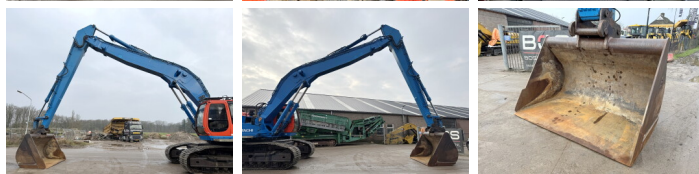

Hitachi

Hitachi EX455 - 16 Meter Long Reach

€ 47.500excl.

Annee de construction **2002**
Numero de reference **BM006516**
Heures **30.528**

Algemeen

Type EX455 - 16 Meter Long Reach
Emplacement Veldhoven, Netherlands
Dutch vehicle
Certificaat CE + EPA
Chassis nummer 456LC0059

Description Available at Boss Machinery! This Hitachi EX455 - 16 Meter Long Reach Excavator from 2002 has an engine power of 222 kW and counts 30528 operational hours. Always worked in The Netherlands. The total weight of this Hitachi EX455 - 16 Meter Long Reach is 47000 kg and the dimensions are 14.00 x 3.70 x 3.70. Furthermore, this EX455 - 16 Meter Long Reach is equipped with Radio, climatiseur, Attache rapide pour godet, Fonction hydraulique supplémentaire, Fonction de marteau. The Hitachi Excavator also has a CE + EPA marking. Do you want more information or do you want to try the Hitachi EX455 - 16 Meter Long Reach at our yard? Please let us know.

Maten / Gewichten

Poids 47000
Dimensions L*L*H 14.00 x 3.70 x 3.70

Motor informatie

Moteur marque Isuzu
Moteur type 6WG1TABEB
Cylindres 6
Turbo
Puissance dans kW 222

BOSS
MACHINERY

Banden / Rupsen

Largeur de la plaque 90 cm