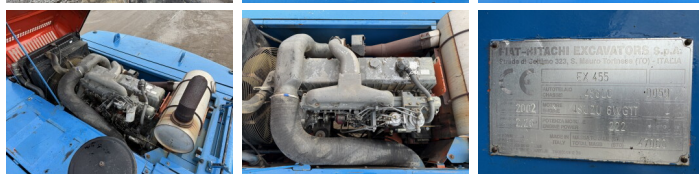

Hitachi

Hitachi EX455 - 16 Meter Long Reach

€ 47.500excl.

Annee de construction **2002**
Numero de reference **BM006516**
Heures **30.528**

Algemeen

Type EX455 - 16 Meter Long Reach
Emplacement Veldhoven, Netherlands
Dutch vehicle
Certificaat CE + EPA
Chassis nummer 456LC0059

Description Available at Boss Machinery! This Hitachi EX455 - 16 Meter Long Reach Excavator from 2002 has an engine power of 222 kW and counts 30528 operational hours. Always worked in The Netherlands. The total weight of this Hitachi EX455 - 16 Meter Long Reach is 47000 kg and the dimensions are 14.00 x 3.70 x 3.70. Furthermore, this EX455 - 16 Meter Long Reach is equipped with Radio, climatiseur, Attache rapide pour godet, Fonction hydraulique supplémentaire, Fonction de marteau. The Hitachi Excavator also has a CE + EPA marking. Do you want more information or do you want to try the Hitachi EX455 - 16 Meter Long Reach at our yard? Please let us know.

Maten / Gewichten

Poids 47000
Dimensions L*L*H 14.00 x 3.70 x 3.70

Motor informatie

Moteur marque Isuzu
Moteur type 6WG1TABEB
Cylindres 6
Turbo
Puissance dans kW 222

BOSS
MACHINERY

Banden / Rupsen

Largeur de la plaque 90 cm