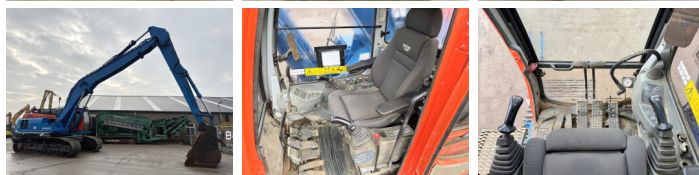

Hitachi

Hitachi EX455 - 16 Meter Long Reach

€ 47.500excl.

Annee de construction **2002**
Numero de reference **BM006516**
Heures **30.528**

Algemeen

Type EX455 - 16 Meter Long Reach
Emplacement Veldhoven, Netherlands
Dutch vehicle
Certificaat CE + EPA
Chassis nummer 456LC0059

Description Available at Boss Machinery! This Hitachi EX455 - 16 Meter Long Reach Excavator from 2002 has an engine power of 222 kW and counts 30528 operational hours. Always worked in The Netherlands. The total weight of this Hitachi EX455 - 16 Meter Long Reach is 47000 kg and the dimensions are 14.00 x 3.70 x 3.70. Furthermore, this EX455 - 16 Meter Long Reach is equipped with Radio, climatiseur, Attache rapide pour godet, Fonction hydraulique supplémentaire, Fonction de marteau. The Hitachi Excavator also has a CE + EPA marking. Do you want more information or do you want to try the Hitachi EX455 - 16 Meter Long Reach at our yard? Please let us know.

Maten / Gewichten

Poids 47000
Dimensions L*L*H 14.00 x 3.70 x 3.70

Motor informatie

Moteur marque Isuzu
Moteur type 6WG1TABEB
Cylindres 6
Turbo
Puissance dans kW 222

BOSS
MACHINERY

Banden / Rupsen

Largeur de la plaque 90 cm