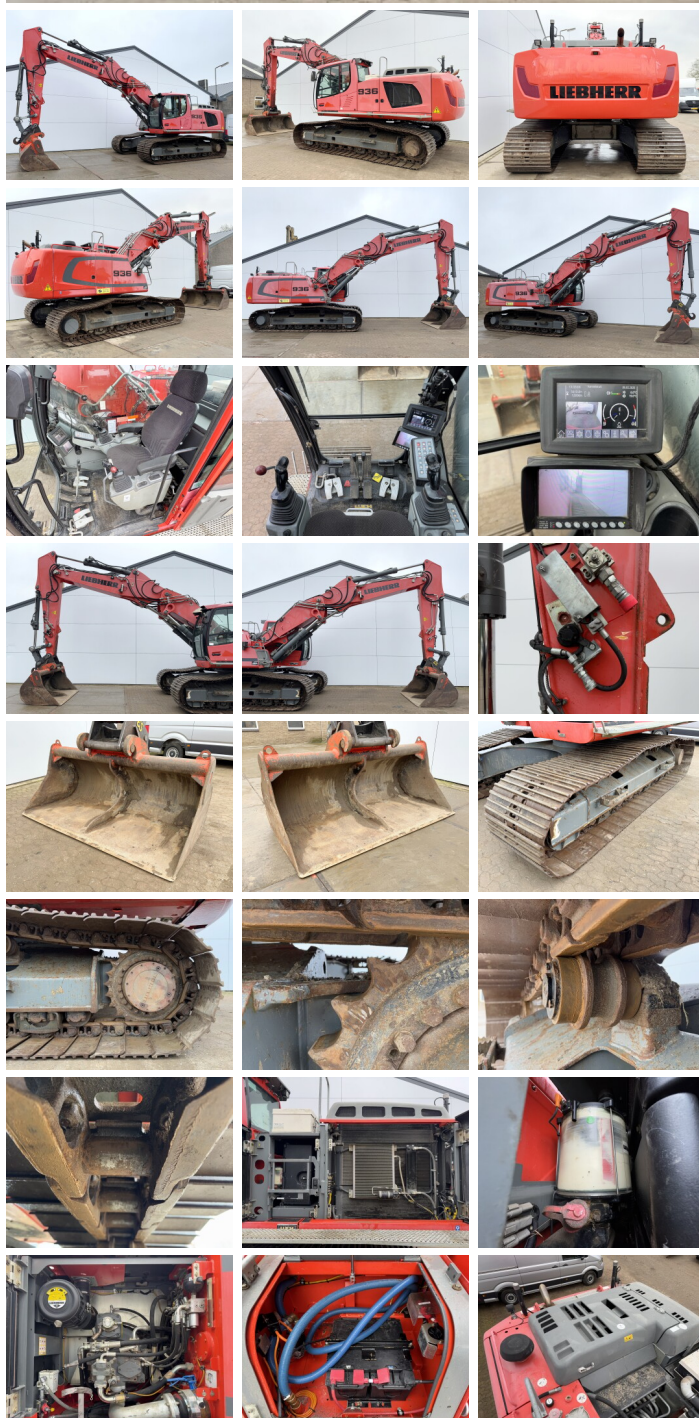

Liebherr

Liebherr R936LC

€ 56.500excl.

Annee de construction **2015**
Numero de reference **BM006505**
Heures **12.096**

Algemeen

Type **R936LC**
Emplacement **Veldhoven, Netherlands**
Description **CE + EPA**
Chassis nummer **WLHZ1148PZC040310**

Description

Available at Boss Machinery! This Liebherr R936LC Excavator from 2015 has an engine power of 160 kW and counts 12096 operational hours. Always worked in The Netherlands. The total weight of this Liebherr R936LC is 34800 kg and the dimensions are 11.10 x 3.49 x 3.32. Furthermore, this R936LC is equipped with Attache rapide pour godet, Camera, AdBlue, Heated Seat, Radio, Air Suspension Seat, Bluetooth, Pressurised Cabin, climatiseur, Fonction hydraulique supplémentaire, Fonction de marteau, Graissage centralisé. The Liebherr Excavator also has a CE + EPA marking. Do you want more information or do you want to try the Liebherr R936LC at our yard? Please let us know.

Maten / Gewichten

Dimensions L*L*H **11.10 x 3.49 x 3.32**
Poids **34800**

Motor informatie

Moteur marque **Liebherr**
Moteur type **D934 A7**
Turbo
Puissance dans kW **160**

Banden / Rupsen

Largeur de la plaque **90 cm**

BOSS

MACHINERY

Opties

Attache rapide pour godet

Camera

AdBlue

Heated Seat

Radio