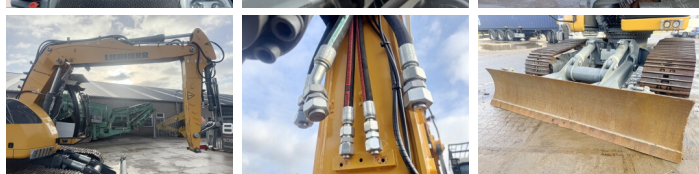

Liebherr

Liebherr R920LC Compact

€ 138.000excl.

Annee de construction **2021**
Numero de reference **BM006409**
Heures **1.975**

Algemeen

Type R920LC Compact
Emplacement Veldhoven, Netherlands
Certificaat CE
Chassis nummer WLHZ1705TZC053037

Description

Available at Boss Machinery! This Liebherr R920LC Compact Excavator from 2021 has an engine power of 110 kW and counts 1975 operational hours. The total weight of this Liebherr R920LC Compact is 22500 kg and the dimensions are 8.25 x 2.85 x 3.20. Furthermore, this R920LC Compact is equipped with Camera, Bluetooth, climatiseur, Heated Seat, AdBlue, Fonction hydraulique supplémentaire, Fonction de marteau, Graissage centralisé. The Liebherr Excavator also has a CE marking. Do you want more information or do you want to try the Liebherr R920LC Compact at our yard? Please let us know.

Maten / Gewichten

Poids 22500
Dimensions L*L*H 8.25 x 2.85 x 3.20

Technische informatie

German Machine

Motor informatie

Moteur marque FPT
Moteur type F4HFE414F
Cylindres 4
Turbo
Puissance dans kW 110

BOSS

MACHINERY