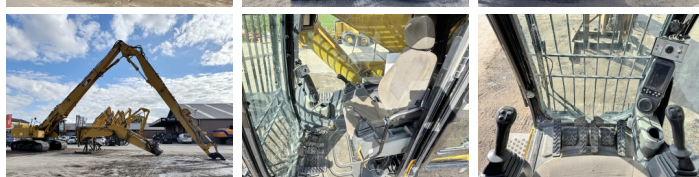

Caterpillar

Caterpillar 345CL UHD - 30 Meter Demolition

€ 138.000excl.

Annee de construction **2007**
Numero de reference **BM006168**
Heures **24.441**

Algemeen

Type 345CL UHD - 30 Meter Demolition
Emplacement Veldhoven, Netherlands
Dutch vehicle
Certificaat CE
Chassis nummer CAT0345CESPC00241

Description Available at Boss Machinery! This Caterpillar 345CL UHD - 30 Meter Demolition Excavator from 2007 has an engine power of 239 kW and counts 24441 operational hours. Always worked in The Netherlands. The total weight of this Caterpillar 345CL UHD - 30 Meter Demolition is 57900 kg and the dimensions are 13.10 x 3.51 x 3.65. Furthermore, this 345CL UHD - 30 Meter Demolition is equipped with Radio, Pressurised Cabin, climatiseur, MP Rotation Lines, Camera, Fonction hydraulique supplémentaire, Fonction de marteau. The Caterpillar Excavator also has a CE marking. Do you want more information or do you want to try the Caterpillar 345CL UHD - 30 Meter Demolition at our yard? Please let us know.

Maten / Gewichten

Dimensions L*L*H 13.10 x 3.51 x 3.65
Poids 57900

Motor informatie

Moteur marque Caterpillar
Moteur type C13
Cylindres 6
Turbo

BOSS
MACHINERY

Puissance dans kW 239

Banden / Rupsen

Plate %	60
Chain %	80
Sprocket %	70