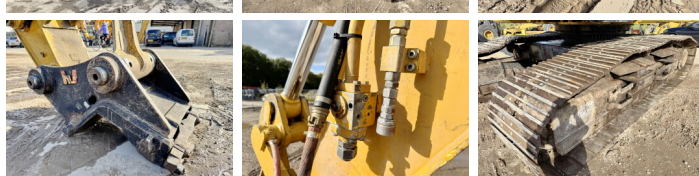

Caterpillar

Caterpillar 345CL UHD - 30 Meter Demolition

€ 138.000excl.

Annee de construction **2007**
Numero de reference **BM006168**
Heures **24.441**

Algemeen

Type 345CL UHD - 30 Meter Demolition
Emplacement Veldhoven, Netherlands
Dutch vehicle
Certificaat CE
Chassis nummer CAT0345CESPC00241

Description Available at Boss Machinery! This Caterpillar 345CL UHD - 30 Meter Demolition Excavator from 2007 has an engine power of 239 kW and counts 24441 operational hours. Always worked in The Netherlands. The total weight of this Caterpillar 345CL UHD - 30 Meter Demolition is 57900 kg and the dimensions are 13.10 x 3.51 x 3.65. Furthermore, this 345CL UHD - 30 Meter Demolition is equipped with Radio, Pressurised Cabin, climatiseur, MP Rotation Lines, Camera, Fonction hydraulique supplémentaire, Fonction de marteau. The Caterpillar Excavator also has a CE marking. Do you want more information or do you want to try the Caterpillar 345CL UHD - 30 Meter Demolition at our yard? Please let us know.

Maten / Gewichten

Dimensions L*L*H 13.10 x 3.51 x 3.65
Poids 57900

Motor informatie

Moteur marque Caterpillar
Moteur type C13
Cylindres 6
Turbo

BOSS
MACHINERY