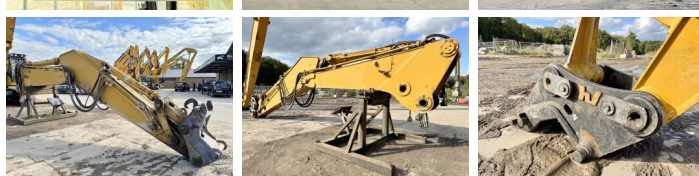

Caterpillar

Caterpillar 345CL UHD - 30 Meter Demolition

€ 138.000excl.

Annee de construction **2007**
Numero de reference **BM006168**
Heures **24.441**

Algemeen

Type 345CL UHD - 30 Meter Demolition
Emplacement Veldhoven, Netherlands
Dutch vehicle
Certificaat CE
Chassis nummer CAT0345CESPC00241

Description Available at Boss Machinery! This Caterpillar 345CL UHD - 30 Meter Demolition Excavator from 2007 has an engine power of 239 kW and counts 24441 operational hours. Always worked in The Netherlands. The total weight of this Caterpillar 345CL UHD - 30 Meter Demolition is 57900 kg and the dimensions are 13.10 x 3.51 x 3.65. Furthermore, this 345CL UHD - 30 Meter Demolition is equipped with Radio, Pressurised Cabin, climatiseur, MP Rotation Lines, Camera, Fonction hydraulique supplémentaire, Fonction de marteau. The Caterpillar Excavator also has a CE marking. Do you want more information or do you want to try the Caterpillar 345CL UHD - 30 Meter Demolition at our yard? Please let us know.

Maten / Gewichten

Dimensions L*L*H 13.10 x 3.51 x 3.65
Poids 57900

Motor informatie

Moteur marque Caterpillar
Moteur type C13
Cylindres 6
Turbo

BOSS
MACHINERY