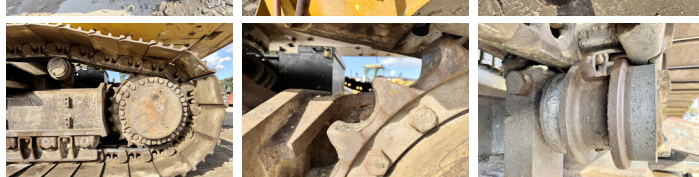

Caterpillar

Caterpillar 345CL UHD - 30 Meter Demolition

€ 138.000excl.

Annee de construction **2007**
Numero de reference **BM006168**
Heures **24.441**

Algemeen

Type 345CL UHD - 30 Meter Demolition
Emplacement Veldhoven, Netherlands
Dutch vehicle
Certificaat CE
Chassis nummer CAT0345CESPC00241

Description Available at Boss Machinery! This Caterpillar 345CL UHD - 30 Meter Demolition Excavator from 2007 has an engine power of 239 kW and counts 24441 operational hours. Always worked in The Netherlands. The total weight of this Caterpillar 345CL UHD - 30 Meter Demolition is 57900 kg and the dimensions are 13.10 x 3.51 x 3.65. Furthermore, this 345CL UHD - 30 Meter Demolition is equipped with Radio, Pressurised Cabin, climatiseur, MP Rotation Lines, Camera, Fonction hydraulique supplémentaire, Fonction de marteau. The Caterpillar Excavator also has a CE marking. Do you want more information or do you want to try the Caterpillar 345CL UHD - 30 Meter Demolition at our yard? Please let us know.

Maten / Gewichten

Dimensions L*L*H 13.10 x 3.51 x 3.65
Poids 57900

Motor informatie

Moteur marque Caterpillar
Moteur type C13
Cylindres 6
Turbo

BOSS
MACHINERY