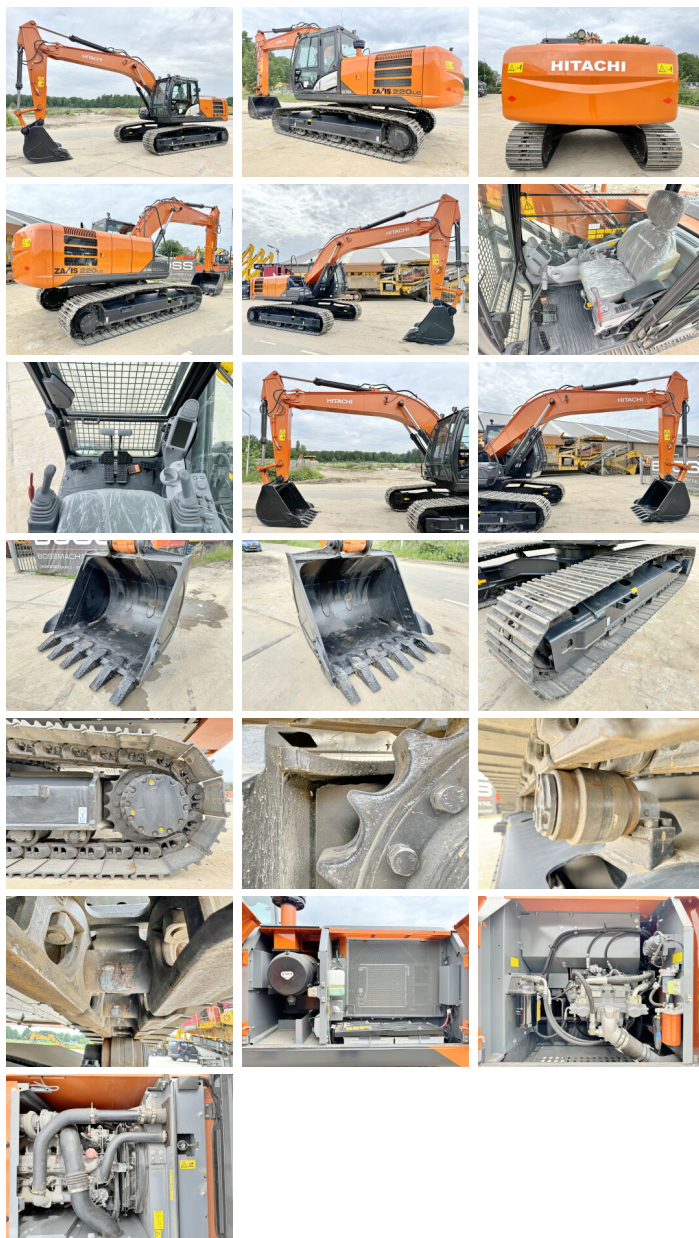

Hitachi

Hitachi ZX220LC-5G / Ultra 2024 Edition

€ 94.500excl.

Annee de construction **2024**
Numero de reference **BM006380**
Heures **5**

Algemeen

Type ZX220LC-5G / Ultra 2024 Edition
Emplacement Veldhoven, Netherlands
Description Available at Boss Machinery! This Hitachi ZX220LC-5G / Ultra 2024 Edition Excavator from 2024 has an engine power of 129 kW and counts 5 operational hours. The total weight of this Hitachi ZX220LC-5G / Ultra 2024 Edition is 21700 kg and the dimensions are 9.75 x 3.00 x 3.25. Furthermore, this ZX220LC-5G / Ultra 2024 Edition is equipped with climatiseur, Non CE, HP Lignes de marteau, Radio, Fonction hydraulique supplémentaire, Fonction de marteau. Do you want more information or do you want to try the Hitachi ZX220LC-5G / Ultra 2024 Edition at our yard? Please let us know.

Maten / Gewichten

Poids 21700
Dimensions L*L*H 9.75 x 3.00 x 3.25

Motor informatie

Moteur marque Isuzu
Moteur type CC-6BG1TRA-12
Turbo
Puissance dans kW 129

Banden / Rupsen

Plate % 100
Sprocket % 100
Chain % 100
Largeur de la plaque 60

BOSS
MACHINERY