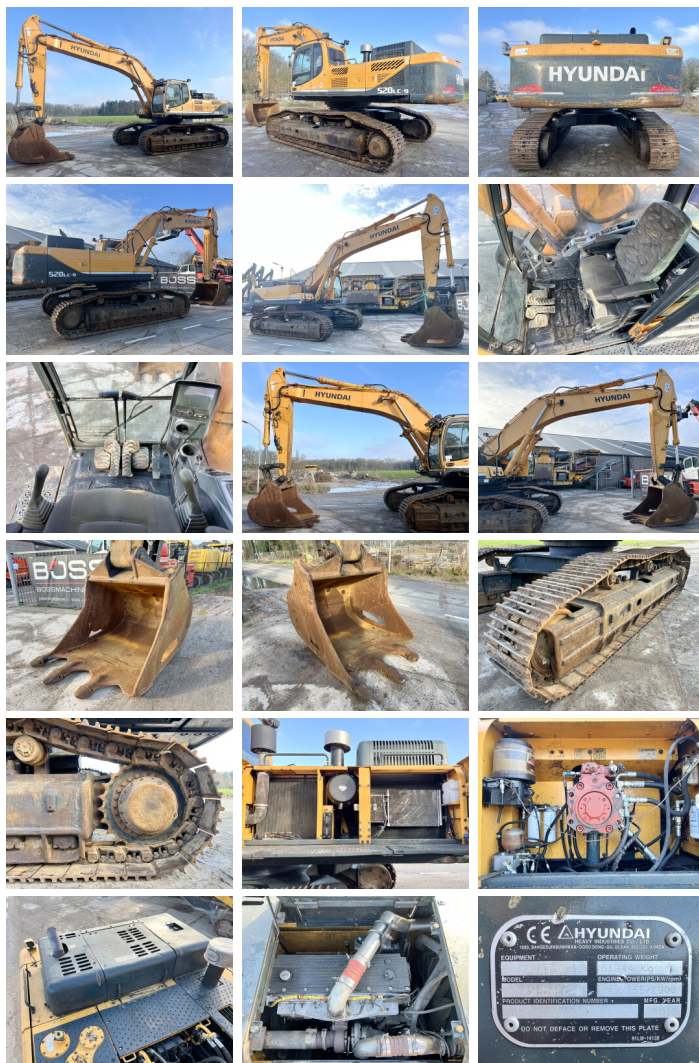

# Hyundai R520LC-9

**BOSS**  
MACHINERY

€ 56.500excl.

Annee de construction **2012**  
Numero de reference **BM005620**  
Heures **23.077**

## Description

Available at Boss Machinery! This Hyundai R520LC-9 Excavator from 2012 has an engine power of 255 kW and counts 23077 operational hours. The total weight of this Hyundai R520LC-9 is 52675 kg and the dimensions are 12.20 x 3.70 x 3.90. Furthermore, this R520LC-9 is equipped with Camera, Radio, climatiseur, Fonction hydraulique supplémentaire, Fonction de marteau, Graissage centralisé. The Hyundai Excavator also has a CE + EPA marking. Do you want more information or do you want to try the Hyundai R520LC-9 at our yard? Please let us know.

## Maten / Gewichten

Poids 52675  
Dimensions L\*L\*H 12.20 x 3.70 x 3.90

## Banden / Rupsen

Plate % 70  
Chain % 70  
Sprocket % 80  
Largeur de la plaque 70 cm