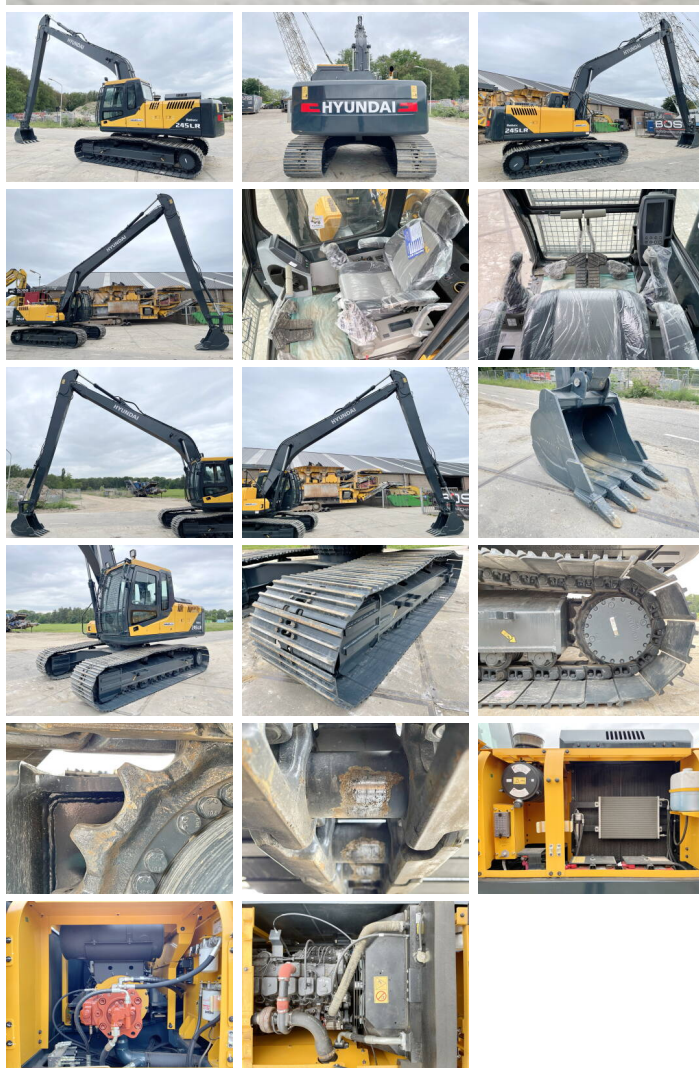

Hyundai

Hyundai R245LR

BOSS
MACHINERY

€ 109.000excl.

Annee de construction **2024**
Numero de reference **BM005574**
Heures **10**

Algemeen

Type R245LR
Emplacement Veldhoven, Netherlands
Certificaat NOT FOR SALE IN EU / NO CE MARK
Description Available at Boss Machinery! This Hyundai R245LR Excavator from 2024 has an engine power of 104 kW and counts 10 operational hours. The total weight of this Hyundai R245LR is 24500 kg and the dimensions are 12.10 x 3.19 x 3.30. Furthermore, this R245LR is equipped with climatiseur, Bluetooth, Radio. The Hyundai Excavator also has a NOT FOR SALE IN EU / NO CE MARK marking. Do you want more information or do you want to try the Hyundai R245LR at our yard? Please let us know.

Maten / Gewichten

Poids 24500 kg
Dimensions L*L*H 12.10 x 3.19 x 3.30

Motor informatie

Moteur marque Cummins
Moteur type 6BT5.9C
Turbo
Puissance dans kW 104

Banden / Rupsen

Chain % 100
Plate % 100
Sprocket % 100
Largeur de la plaque 80 cm

Opties