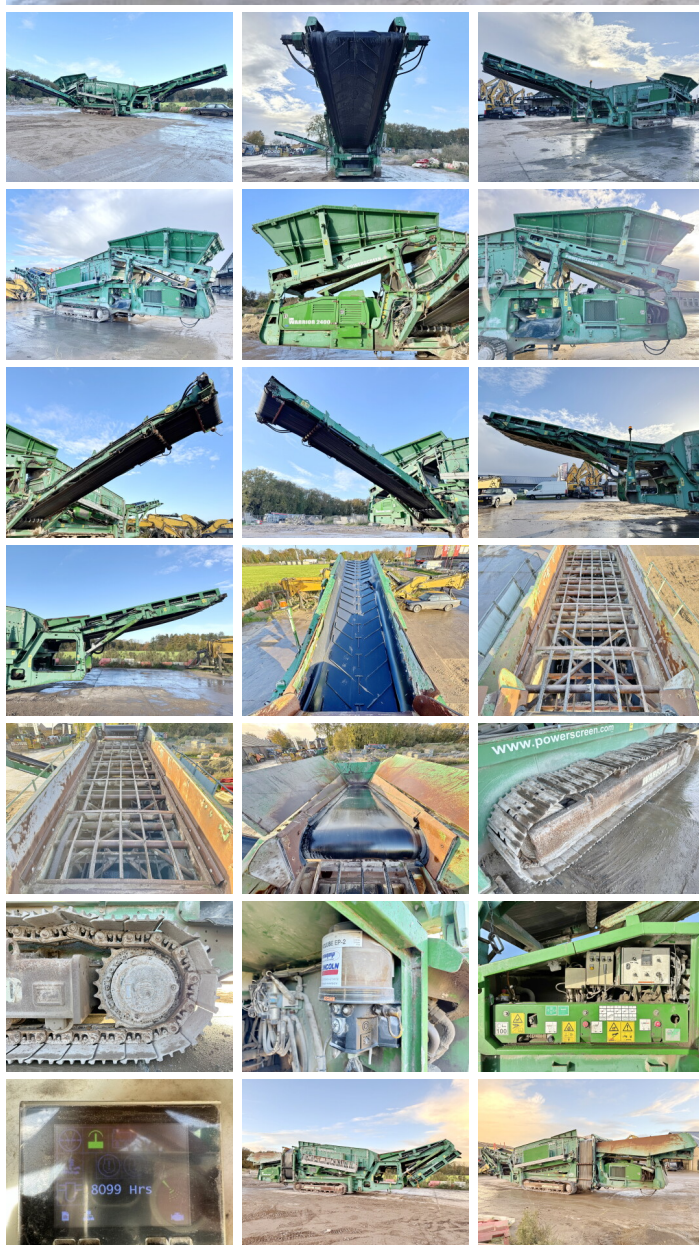

Powerscreen

Powerscreen Warrior 2400

€ 105.000excl.

Annee de construction **2014**
Numero de reference **BM006359**
Heures **8.099**

Algemeen

Type **Warrior 2400**
Emplacement **Veldhoven, Netherlands**
Dutch vehicle
Certificaat **CE + EPA**
Chassis nummer **D00126KDGE28191**

Description

Available at Boss Machinery! This Powerscreen Warrior 2400 Screener from 2014 has an engine power of 151 kW and counts 8099 operational hours. Always worked in The Netherlands. The total weight of this Powerscreen Warrior 2400 is 41250 kg and the dimensions are 17.50 x 3.20 x 3.60. Furthermore, this Warrior 2400 is equipped with Fonction hydraulique supplémentaire, Graissage centralisé. The Powerscreen Screener also has a CE + EPA marking. Do you want more information or do you want to try the Powerscreen Warrior 2400 at our yard? Please let us know.

Maten / Gewichten

Poids **41250**
Dimensions L*L*H **17.50 x 3.20 x 3.60**

Motor informatie

Moteur marque **Caterpillar**
Moteur type **C7.1**
Turbo
Puissance dans kW **151**

Banden / Rupsen

Sprocket % **70**
Plate % **70**
Chain % **70**

BOSS

MACHINERY