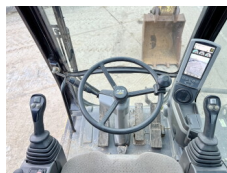

Caterpillar

Caterpillar M322D

BOSS
MACHINERY

€ 49.500excl.

Annee de construction **2014**
Numero de reference **BM006322**
Heures **11.392**

Algemeen

Type **M322D**
Emplacement **Veldhoven, Netherlands**
Certificaat **CE**
Chassis nummer **CATM322DCP2T00152**

Description

Available at Boss Machinery! This Caterpillar M322D Wheeled Excavator from 2014 has an engine power of 130 kW and counts 11392 operational hours. The total weight of this Caterpillar M322D is 20500 kg and the dimensions are 9.20 x 2.74 x 3.17. Furthermore, this M322D is equipped with Attache rapide pour godet, Radio, climatiseur, Camera, Heated Seat, Fonction hydraulique supplémentaire, Fonction de marteau, Graissage centralisé. The Caterpillar Wheeled Excavator also has a CE marking. Do you want more information or do you want to try the Caterpillar M322D at our yard? Please let us know.

Maten / Gewichten

Dimensions L*L*H **9.20 x 2.74 x 3.17**
Poids **20500**

Technische informatie

German Machine
Configurations de lecteur **4x4**

Motor informatie

Moteur marque **Caterpillar**
Moteur type **C6.6**
Cylindres **6**
Turbo
Puissance dans kW **130**