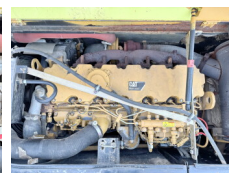

Caterpillar

Caterpillar M322D

BOSS
MACHINERY

€ 49.500excl.

Annee de construction **2014**
Numero de reference **BM006322**
Heures **11.392**

Algemeen

Type **M322D**
Emplacement **Veldhoven, Netherlands**
Certificaat **CE**
Chassis nummer **CATM322DCP2T00152**

Description

Available at Boss Machinery! This Caterpillar M322D Wheeled Excavator from 2014 has an engine power of 130 kW and counts 11392 operational hours. The total weight of this Caterpillar M322D is 20500 kg and the dimensions are 9.20 x 2.74 x 3.17. Furthermore, this M322D is equipped with Attache rapide pour godet, Radio, climatiseur, Camera, Heated Seat, Fonction hydraulique supplémentaire, Fonction de marteau, Graissage centralisé. The Caterpillar Wheeled Excavator also has a CE marking. Do you want more information or do you want to try the Caterpillar M322D at our yard? Please let us know.

Maten / Gewichten

Dimensions L*L*H **9.20 x 2.74 x 3.17**
Poids **20500**

Technische informatie

German Machine
Configurations de lecteur **4x4**

Motor informatie

Moteur marque **Caterpillar**
Moteur type **C6.6**
Cylindres **6**
Turbo
Puissance dans kW **130**