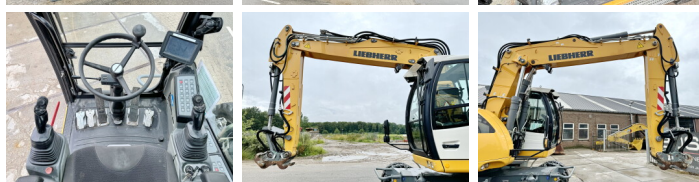

Liebherr

Liebherr A918 EW Litronic 3588hr

€ 115.000excl.

Annee de construction **2019**
Numero de reference **BM006041**
Heures **3.588**

Algemeen

Type A918 EW Litronic - Likufix
Emplacement Veldhoven, Netherlands
First owner

Overig blade width 275cm -
refueling system incl pump -
tilt hydraulic function -
rotation function - SW
adapter 48 Likufix - stick
length 265cm

Certificaat CE + EPA

Chassis nummer 110425

Description Available at Boss Machinery! This Liebherr A918 EW Litronic - Likufix Wheeled Excavator from 2019 has an engine power of 120 kW and counts 3588 operational hours. Bought from the first owner. The total weight of this Liebherr A918 EW Litronic - Likufix is 18000 kg and the dimensions are 8.65 x 2.75 x 3.35. Furthermore, this A918 EW Litronic - Likufix is equipped with Backup alarm, Attache rapide pour godet, AdBlue, Camera, climatiseur, Radio, Fonction hydraulique supplémentaire, Fonction de marteau, Graissage centralisé. The Liebherr Wheeled Excavator also has a CE + EPA marking. Do you want more information or do you want to try the Liebherr A918 EW Litronic - Likufix at our yard? Please let us know.

Maten / Gewichten

Dimensions L*L*H 8.65 x 2.75 x 3.35
Poids 18000

Technische informatie

BOSS
MACHINERY

German Machine
Configurations de lecteur 4x4

Motor informatie

Moteur marque	FPT (FIAT POWER TRAIN)
Moteur type	F4HFE413G
Cylindres	4
Turbo	
Puissance dans kW	120