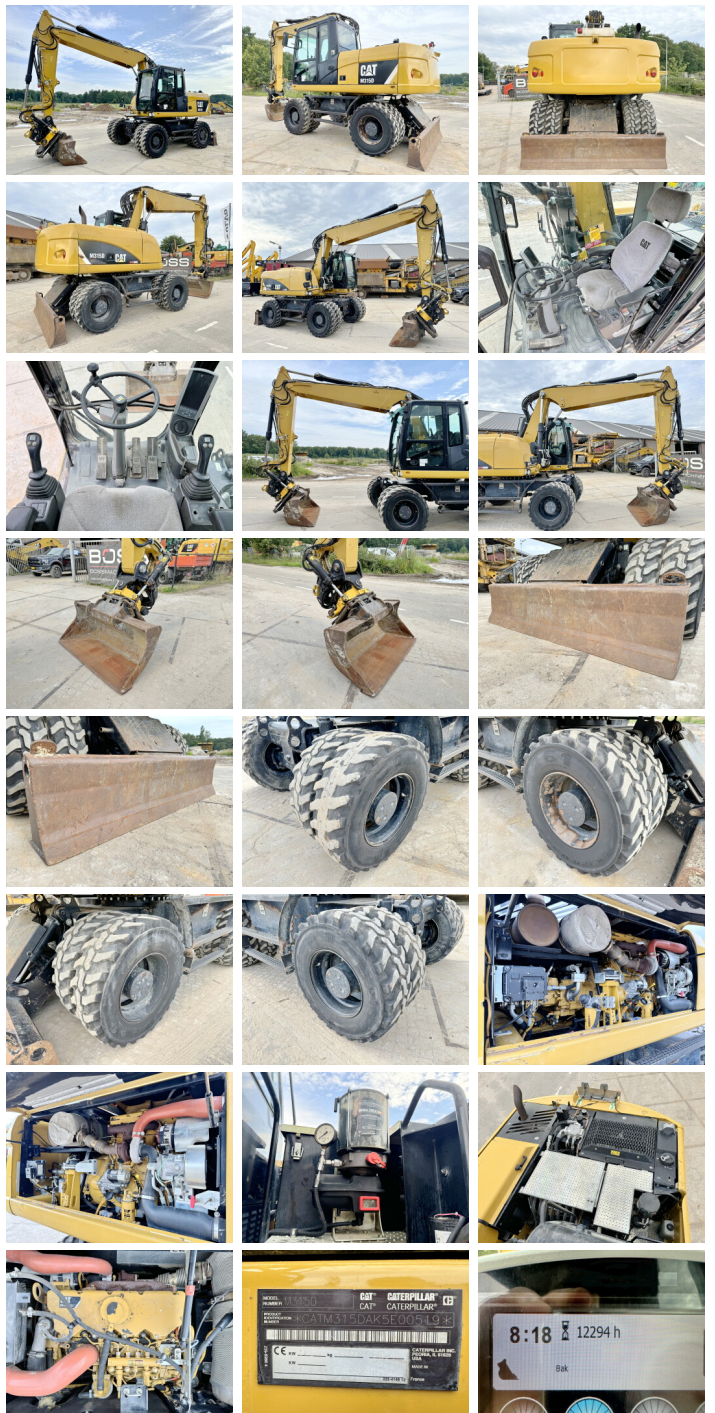

Caterpillar

Caterpillar M315D

€ 46.000excl.

Annee de construction **2014**
Numero de reference **BM005930**
Heures **12.293**

Algemeen

Type **M315D**
Emplacement **Veldhoven, Netherlands**
Certificaat **CE**
Chassis nummer **CAT315DPK5E00519**

Description

Available at Boss Machinery! This Caterpillar M315D Wheeled Excavator from 2014 has an engine power of 108 kW and counts 12293 operational hours. The total weight of this Caterpillar M315D is 15900 kg and the dimensions are 8.50 x 2.62 x 3.23. Furthermore, this M315D is equipped with HP Lignes de marteau, Radio, Attache rapide pour godet, Camera, climatiseur, Heated Cab, Fonction hydraulique supplémentaire, Fonction de marteau, Graissage centralisé. The Caterpillar Wheeled Excavator also has a CE marking. Do you want more information or do you want to try the Caterpillar M315D at our yard? Please let us know.

Maten / Gewichten

Dimensions L*L*H **8.50 x 2.62 x 3.23**
Poids **15900**

Technische informatie

Configurations de lecteur **4**

Motor informatie

Moteur marque **Caterpillar**
Moteur type **C4.4**
Cylindres **4**
Turbo
Puissance dans kW **108**

BOSS
MACHINERY

Banden / Rupsen

40% 40% 40% 40% 315/80R22.5

40% 40% 40% 40% 315/80R22.5

Opties

HP Lignes de marteau

Radio

Attache rapide pour godet