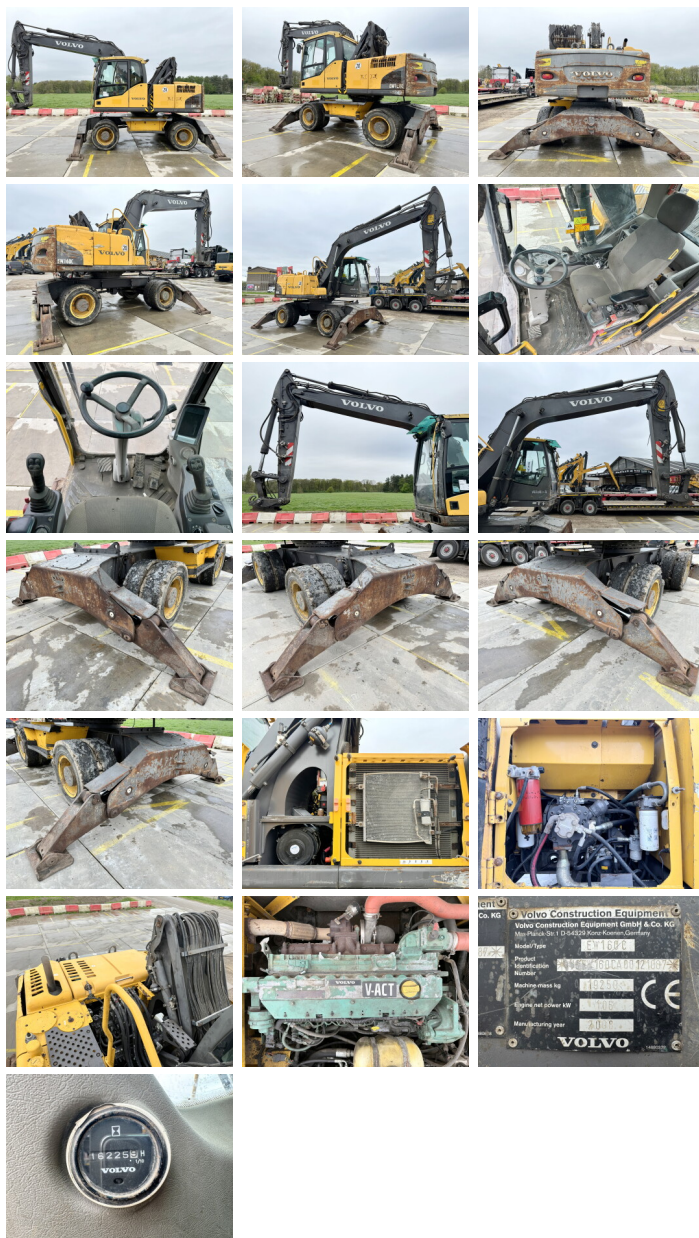

Description

Available at Boss Machinery! This Volvo EW160C Material handler from 2008 has an engine power of 106 kW and counts 16221 operational hours. The total weight of this Volvo EW160C is 19250 kg and the dimensions are 8.20 x 2.55 x 3.18. Furthermore, this EW160C is equipped with Radio, climatiser, Attache rapide pour godet, Graissage centralisé. The Volvo Material handler also has a CE + EPA marking. Do you want more information or do you want to try the Volvo EW160C at our yard? Please let us know.

Maten / Gewichten

Dimensions L*L*H **8.20 x 2.55 x 3.18**
Poids **19250**

Technische informatie

Configurations de lecteur **4x4**

Motor informatie

Moteur marque **Volvo**
Moteur type **D6E**
Cylindres **6**
Turbo
Puissance dans kW **106**

Banden / Rupsen

20% 20% **10.00-20**
20% 20% **10.00-20**

BOSS

MACHINERY

Opties

Radio

climatiseur

Attache rapide pour godet

Graissage centralisé