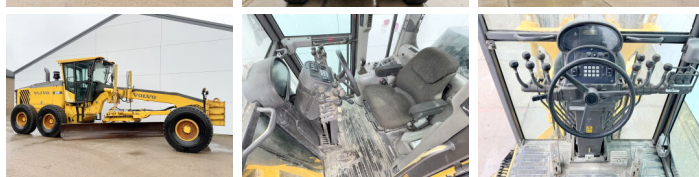

Volvo

Volvo G990

BOSS
MACHINERY

€ 54.500excl.

Annee de construction **2008**
Numero de reference **BM006229**
Heures **12.184**

Algemeen

Type G990
Emplacement Veldhoven, Netherlands
Description Available at Boss Machinery! This Volvo G990 Grader from 2008 has an engine power of 202 kW and counts 12184 operational hours. The total weight of this Volvo G990 is 21390 kg and the dimensions are 10.10 x 2.85 x 3.51. Furthermore, this G990 is equipped with Radio, climatiseur. Do you want more information or do you want to try the Volvo G990 at our yard? Please let us know.

Maten / Gewichten

Blade Width 4.85m
Dimensions L*L*H 10.10 x 2.85 x 3.51
Poids 21390

Technische informatie

Configurations de lecteur 6x4

Motor informatie

Moteur marque Volvo
Moteur type D9B
Cylindres 6
Turbo
Puissance dans kW 202

Banden / Rupsen

80% 80% 16.00R24
80% 80% 16.00R24
80% 80% 16.00R24

Opties

Radio

climatiseur