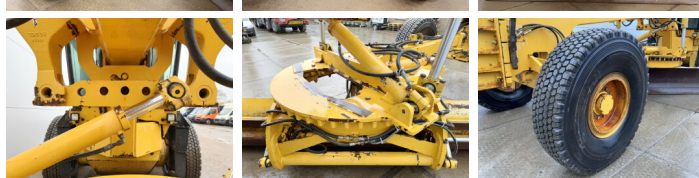

Volvo

Volvo G990

BOSS
MACHINERY

€ 54.500excl.

Annee de construction **2008**
Numero de reference **BM006229**
Heures **12.184**

Algemeen

Type G990
Emplacement Veldhoven, Netherlands
Description Available at Boss Machinery! This Volvo G990 Grader from 2008 has an engine power of 202 kW and counts 12184 operational hours. The total weight of this Volvo G990 is 21390 kg and the dimensions are 10.10 x 2.85 x 3.51. Furthermore, this G990 is equipped with Radio, climatiseur. Do you want more information or do you want to try the Volvo G990 at our yard? Please let us know.

Maten / Gewichten

Blade Width 4.85m
Dimensions L*L*H 10.10 x 2.85 x 3.51
Poids 21390

Technische informatie

Configurations de lecteur 6x4

Motor informatie

Moteur marque Volvo
Moteur type D9B
Cylindres 6
Turbo
Puissance dans kW 202

Banden / Rupsen

80% 80% 16.00R24
80% 80% 16.00R24
80% 80% 16.00R24

Opties

Radio

climatiseur