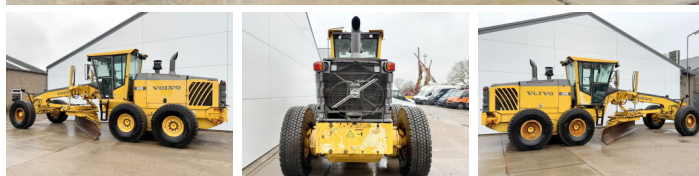

Volvo

Volvo G990

BOSS
MACHINERY

€ 54.500excl.

Annee de construction **2008**
Numero de reference **BM006229**
Heures **12.184**

Algemeen

Type G990
Emplacement Veldhoven, Netherlands
Description Available at Boss Machinery! This Volvo G990 Grader from 2008 has an engine power of 202 kW and counts 12184 operational hours. The total weight of this Volvo G990 is 21390 kg and the dimensions are 10.10 x 2.85 x 3.51. Furthermore, this G990 is equipped with Radio, climatiseur. Do you want more information or do you want to try the Volvo G990 at our yard? Please let us know.

Maten / Gewichten

Blade Width 4.85m
Dimensions L*L*H 10.10 x 2.85 x 3.51
Poids 21390

Technische informatie

Configurations de lecteur 6x4

Motor informatie

Moteur marque Volvo
Moteur type D9B
Cylindres 6
Turbo
Puissance dans kW 202

Banden / Rupsen

80% 80% 16.00R24
80% 80% 16.00R24
80% 80% 16.00R24

Opties

Radio

climatiseur