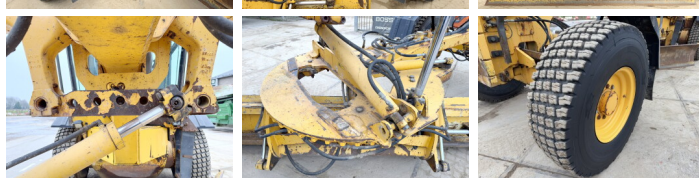

Volvo

Volvo G970

€ 52.500excl.

Annee de construction **2008**
Numero de reference **BM006030**
Heures **9.975**

Algemeen

Type G970
Emplacement Veldhoven, Netherlands
Certificaat EPA

Description Available at Boss Machinery! This Volvo G970 Grader from 2008 has an engine power of 191 kW and counts 9975 operational hours. The total weight of this Volvo G970 is 19420 kg and the dimensions are 9.70 x 2.80 x 3.45. Furthermore, this G970 is equipped with Heated Mirrors, climatiseur, Radio, Backup alarm. The Volvo Grader also has a EPA marking. Do you want more information or do you want to try the Volvo G970 at our yard? Please let us know.

Maten / Gewichten

Poids 19420
Dimensions L*L*H 9.70 x 2.80 x 3.45

Technische informatie

Configurations de lecteur 6x4

Motor informatie

Moteur marque Volvo
Moteur type D9B
Cylindres 6
Turbo
Puissance dans kW 191

Banden / Rupsen

90% 90% 17.5R25
90% 90% 17.5R25
90% 90% 17.5R25

BOSS

MACHINERY