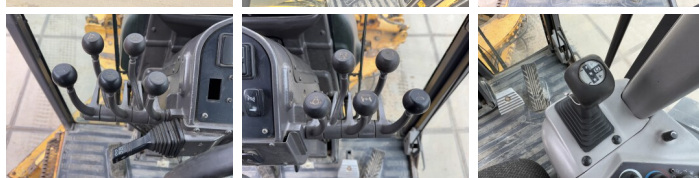

Volvo

Volvo G970

€ 52.500excl.

Annee de construction **2008**
Numero de reference **BM006030**
Heures **9.975**

Algemeen

Type G970
Emplacement Veldhoven, Netherlands
Certificaat EPA

Description Available at Boss Machinery! This Volvo G970 Grader from 2008 has an engine power of 191 kW and counts 9975 operational hours. The total weight of this Volvo G970 is 19420 kg and the dimensions are 9.70 x 2.80 x 3.45. Furthermore, this G970 is equipped with Heated Mirrors, climatiseur, Radio, Backup alarm. The Volvo Grader also has a EPA marking. Do you want more information or do you want to try the Volvo G970 at our yard? Please let us know.

Maten / Gewichten

Poids 19420
Dimensions L*L*H 9.70 x 2.80 x 3.45

Technische informatie

Configurations de lecteur 6x4

Motor informatie

Moteur marque Volvo
Moteur type D9B
Cylindres 6
Turbo
Puissance dans kW 191

Banden / Rupsen

90% 90% 17.5R25
90% 90% 17.5R25
90% 90% 17.5R25

BOSS

MACHINERY