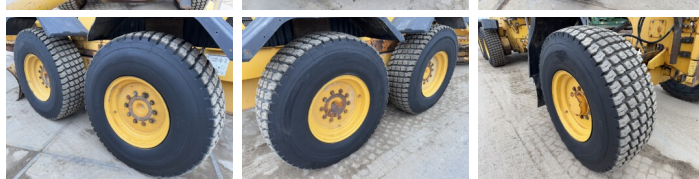

Volvo

Volvo G970

€ 52.500excl.

Annee de construction **2008**
Numero de reference **BM006030**
Heures **9.975**

Algemeen

Type G970
Emplacement Veldhoven, Netherlands
Certificaat EPA

Description Available at Boss Machinery! This Volvo G970 Grader from 2008 has an engine power of 191 kW and counts 9975 operational hours. The total weight of this Volvo G970 is 19420 kg and the dimensions are 9.70 x 2.80 x 3.45. Furthermore, this G970 is equipped with Heated Mirrors, climatiseur, Radio, Backup alarm. The Volvo Grader also has a EPA marking. Do you want more information or do you want to try the Volvo G970 at our yard? Please let us know.

Maten / Gewichten

Poids 19420
Dimensions L*L*H 9.70 x 2.80 x 3.45

Technische informatie

Configurations de lecteur 6x4

Motor informatie

Moteur marque Volvo
Moteur type D9B
Cylindres 6
Turbo
Puissance dans kW 191

Banden / Rupsen

90% 90% 17.5R25
90% 90% 17.5R25
90% 90% 17.5R25

BOSS

MACHINERY