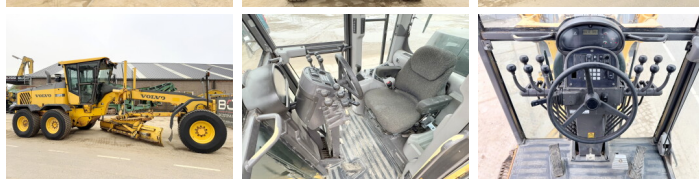

Volvo

Volvo G970

€ 52.500excl.

Annee de construction **2008**
Numero de reference **BM006030**
Heures **9.975**

Algemeen

Type G970
Emplacement Veldhoven, Netherlands
Certificaat EPA

Description Available at Boss Machinery! This Volvo G970 Grader from 2008 has an engine power of 191 kW and counts 9975 operational hours. The total weight of this Volvo G970 is 19420 kg and the dimensions are 9.70 x 2.80 x 3.45. Furthermore, this G970 is equipped with Heated Mirrors, climatiseur, Radio, Backup alarm. The Volvo Grader also has a EPA marking. Do you want more information or do you want to try the Volvo G970 at our yard? Please let us know.

Maten / Gewichten

Poids 19420
Dimensions L*L*H 9.70 x 2.80 x 3.45

Technische informatie

Configurations de lecteur 6x4

Motor informatie

Moteur marque Volvo
Moteur type D9B
Cylindres 6
Turbo
Puissance dans kW 191

Banden / Rupsen

90% 90% 17.5R25
90% 90% 17.5R25
90% 90% 17.5R25

BOSS

MACHINERY