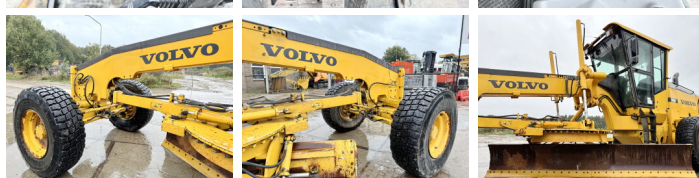

Volvo

Volvo G960

BOSS
MACHINERY

€ 47.500excl.

Annee de construction **2007**
Numero de reference **BM006032**
Heures **11.819**

Algemeen

Type G960
Emplacement Veldhoven, Netherlands
Description Available at Boss Machinery! This Volvo G960 Grader from 2007 has an engine power of 180 kW and counts 11819 operational hours. The total weight of this Volvo G960 is 17830 kg and the dimensions are 9.30 x 2.70 x 3.30. Furthermore, this G960 is equipped with Radio, Beacon, climatiseur. Do you want more information or do you want to try the Volvo G960 at our yard? Please let us know.

Maten / Gewichten

Dimensions L*L*H 9.30 x 2.70 x 3.30
Poids 17830
Extra dimensions: 4.30m Blade

Technische informatie

Configurations de lecteur 6x4

Motor informatie

Moteur marque Volvo
Moteur type D7E
Cylindres 6
Turbo
Puissance dans kW 180

Banden / Rupsen

60% 60% 17.5R25
60% 60% 17.5R25
60% 60% 17.5R25

Opties

Radio

Beacon
climatiseur