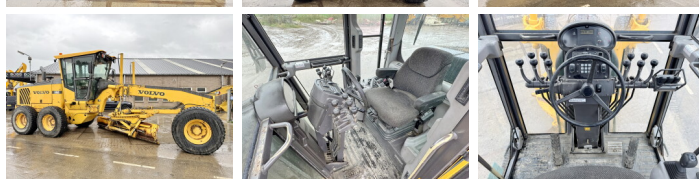

Volvo

Volvo G960

BOSS
MACHINERY

€ 47.500excl.

Annee de construction **2007**
Numero de reference **BM006032**
Heures **11.819**

Algemeen

Type G960
Emplacement Veldhoven, Netherlands
Description Available at Boss Machinery! This Volvo G960 Grader from 2007 has an engine power of 180 kW and counts 11819 operational hours. The total weight of this Volvo G960 is 17830 kg and the dimensions are 9.30 x 2.70 x 3.30. Furthermore, this G960 is equipped with Radio, Beacon, climatiseur. Do you want more information or do you want to try the Volvo G960 at our yard? Please let us know.

Maten / Gewichten

Dimensions L*L*H 9.30 x 2.70 x 3.30
Poids 17830
Extra dimensions: 4.30m Blade

Technische informatie

Configurations de lecteur 6x4

Motor informatie

Moteur marque Volvo
Moteur type D7E
Cylindres 6
Turbo
Puissance dans kW 180

Banden / Rupsen

60% 60% 17.5R25
60% 60% 17.5R25
60% 60% 17.5R25

Opties

Radio

Beacon
climatiseur