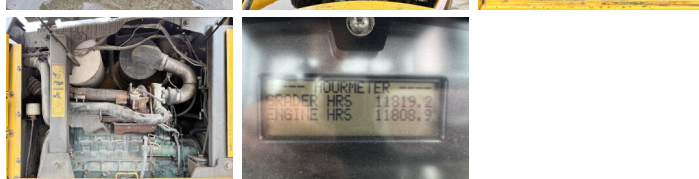

Volvo

Volvo G960

BOSS
MACHINERY

€ 47.500excl.

Annee de construction **2007**
Numero de reference **BM006032**
Heures **11.819**

Algemeen

Type G960
Emplacement Veldhoven, Netherlands
Description Available at Boss Machinery! This Volvo G960 Grader from 2007 has an engine power of 180 kW and counts 11819 operational hours. The total weight of this Volvo G960 is 17830 kg and the dimensions are 9.30 x 2.70 x 3.30. Furthermore, this G960 is equipped with Radio, Beacon, climatiseur. Do you want more information or do you want to try the Volvo G960 at our yard? Please let us know.

Maten / Gewichten

Dimensions L*L*H 9.30 x 2.70 x 3.30
Poids 17830
Extra dimensions: 4.30m Blade

Technische informatie

Configurations de lecteur 6x4

Motor informatie

Moteur marque Volvo
Moteur type D7E
Cylindres 6
Turbo
Puissance dans kW 180

Banden / Rupsen

60% 60% 17.5R25
60% 60% 17.5R25
60% 60% 17.5R25

Opties

Radio

Beacon
climatiseur