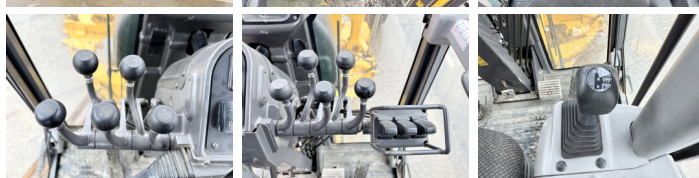

Volvo

Volvo G960

BOSS
MACHINERY

€ 47.500excl.

Annee de construction **2007**
Numero de reference **BM006032**
Heures **11.819**

Algemeen

Type G960
Emplacement Veldhoven, Netherlands
Description Available at Boss Machinery! This Volvo G960 Grader from 2007 has an engine power of 180 kW and counts 11819 operational hours. The total weight of this Volvo G960 is 17830 kg and the dimensions are 9.30 x 2.70 x 3.30. Furthermore, this G960 is equipped with Radio, Beacon, climatiseur. Do you want more information or do you want to try the Volvo G960 at our yard? Please let us know.

Banden / Rupsen

60% 60% 17.5R25
60% 60% 17.5R25
60% 60% 17.5R25

Opties

Radio

Beacon
climatiseur