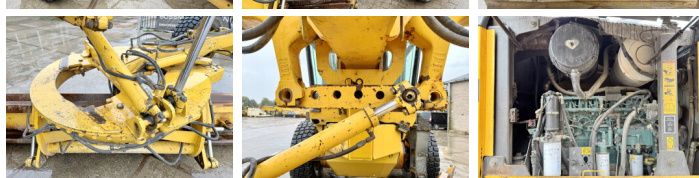

Volvo

Volvo G960

BOSS
MACHINERY

€ 47.500excl.

Annee de construction **2007**
Numero de reference **BM006032**
Heures **11.819**

Algemeen

Type G960
Emplacement Veldhoven, Netherlands
Description Available at Boss Machinery! This Volvo G960 Grader from 2007 has an engine power of 180 kW and counts 11819 operational hours. The total weight of this Volvo G960 is 17830 kg and the dimensions are 9.30 x 2.70 x 3.30. Furthermore, this G960 is equipped with Radio, Beacon, climatiseur. Do you want more information or do you want to try the Volvo G960 at our yard? Please let us know.

Maten / Gewichten

Dimensions L*L*H 9.30 x 2.70 x 3.30
Poids 17830
Extra dimensions: 4.30m Blade

Technische informatie

Configurations de lecteur 6x4

Motor informatie

Moteur marque Volvo
Moteur type D7E
Cylindres 6
Turbo
Puissance dans kW 180

Banden / Rupsen

60% 60% 17.5R25
60% 60% 17.5R25
60% 60% 17.5R25

Opties

Radio

Beacon
climatiseur