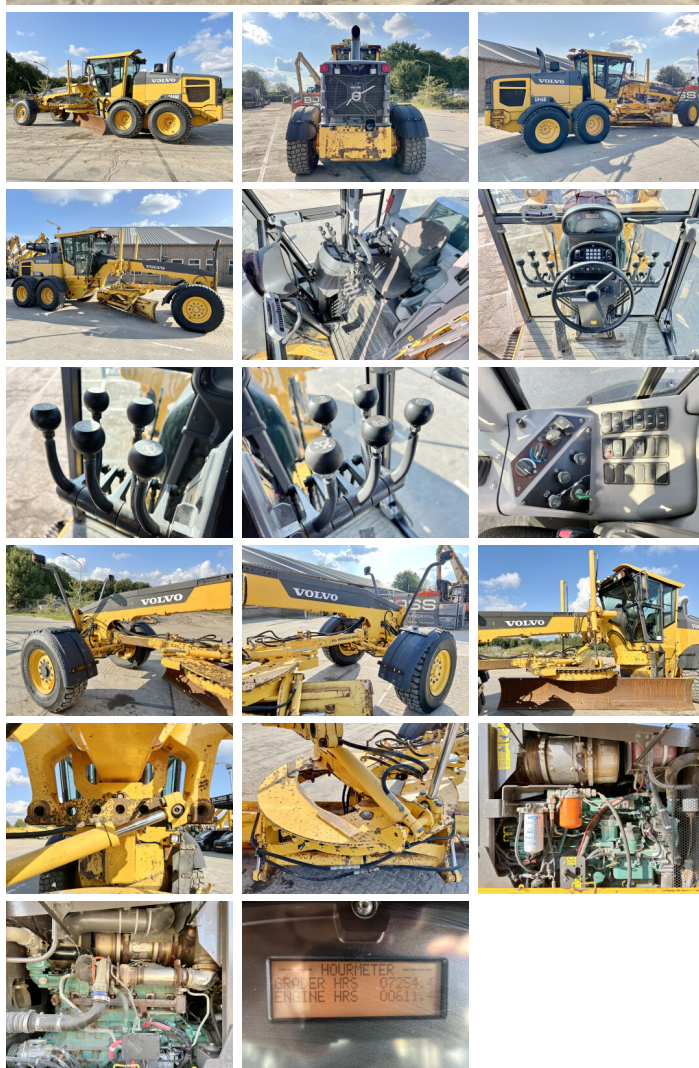

Volvo

Volvo G946B 6x6

BOSS
MACHINERY

€ 77.500excl.

Annee de construction **2013**
Numero de reference **BM006033**
Heures **7.254**

Algemeen

Type G946B 6x6
Emplacement Veldhoven, Netherlands
Certificaat EPA

Description Available at Boss Machinery! This Volvo G946B 6x6 Grader from 2013 has an engine power of 191 kW and counts 7254 operational hours. The total weight of this Volvo G946B 6x6 is 17500 kg and the dimensions are 9.35 x 2.82 x 3.23. Furthermore, this G946B 6x6 is equipped with Heated Mirrors, Backup alarm, climatiseur, Radio, Beacon. The Volvo Grader also has a EPA marking. Do you want more information or do you want to try the Volvo G946B 6x6 at our yard? Please let us know.

Maten / Gewichten

Dimensions L*L*H 9.35 x 2.82 x 3.23
Poids 17500

Technische informatie

Configurations de lecteur 6x6

Motor informatie

Moteur marque Volvo
Moteur type D8H
Cylindres 6
Turbo
Puissance dans kW 191

Banden / Rupsen

50% 50% 17.5R25
80% 80% 17.5R25
80% 80% 17.5R25