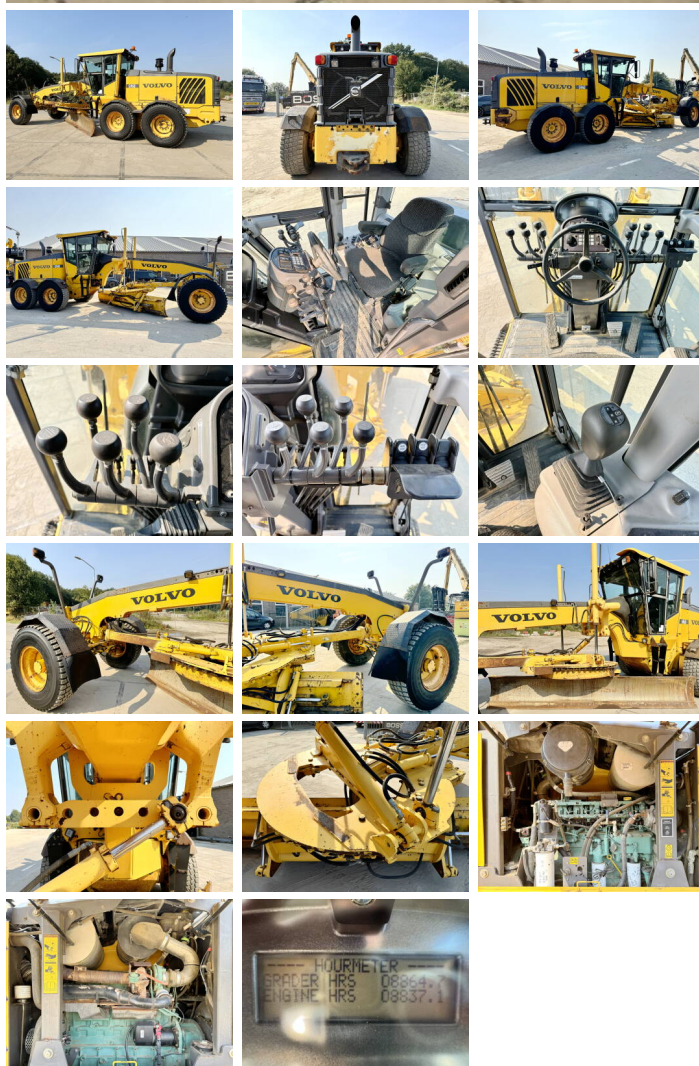

Volvo

Volvo G960

€ 49.500excl.

Annee de construction **2009**
Numero de reference **BM006031**
Heures **8.864**

Algemeen

Type **G960**
Emplacement **Veldhoven, Netherlands**
Certificaat **EPA**

Description

Available at Boss Machinery! This Volvo G960 Grader from 2009 has an engine power of 180 kW and counts 8864 operational hours. The total weight of this Volvo G960 is 17970 kg and the dimensions are 9.30 x 2.70 x 3.30. Furthermore, this G960 is equipped with Radio, Heated Mirrors, climatiseur, Beacon, Fonction hydraulique supplémentaire. The Volvo Grader also has a EPA marking. Do you want more information or do you want to try the Volvo G960 at our yard? Please let us know.

Maten / Gewichten

Poids **17970**
Dimensions L*L*H **9.30 x 2.70 x 3.30**

Technische informatie

Configurations de lecteur **6x4**

Motor informatie

Moteur marque **Volvo**
Moteur type **D7E**
Cylindres **6**
Turbo
Puissance dans kW **180**

Banden / Rupsen

60% 60% **17.5R25**
60% 60% **17.5R25**
60% 60% **17.5R25**

BOSS
MACHINERY