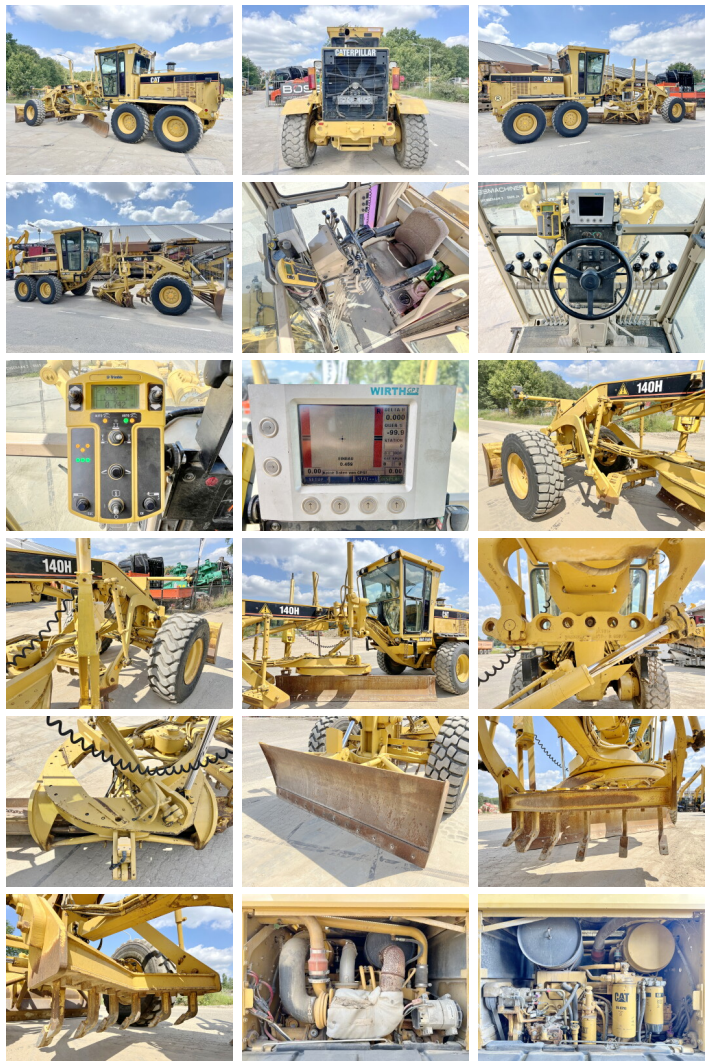

Caterpillar

Caterpillar 140H - CE CERTIFICATE

€ 84.500excl.

Annee de construction **2006**
Numero de reference **BM006001**

Algemeen

Type 140H
Emplacement Veldhoven, Netherlands
Certificaat CE + EPA
Available at Boss Machinery! This Caterpillar 140H Grader from 2006 has an engine power of 162 kW and counts 0 operational hours. The total weight of this Caterpillar 140H is 21300 kg and the dimensions are 9.50 x 2.60 x 3.38 . Furthermore, this 140H is equipped with GPS Kit Trimble, Fonction hydraulique supplémentaire. The Caterpillar Grader also has a CE + EPA marking. Do you want more information or do you want to try the Caterpillar 140H at our yard? Please let us know.

Maten / Gewichten

Dimensions L*L*H 9.50 x 2.60 x 3.38
Poids 21300

Technische informatie

Configurations de lecteur 6x4

Motor informatie

Moteur marque Caterpillar
Moteur type 3176
Cylindres 6
Turbo
Puissance dans kW 162

Banden / Rupsen

90% 90% 17.5R25
70% 70% 17.5R25
70% 70% 17.5R25

BOSS

MACHINERY

Opties

GPS Kit

Fonction hydraulique
supplémentaire

Trimble