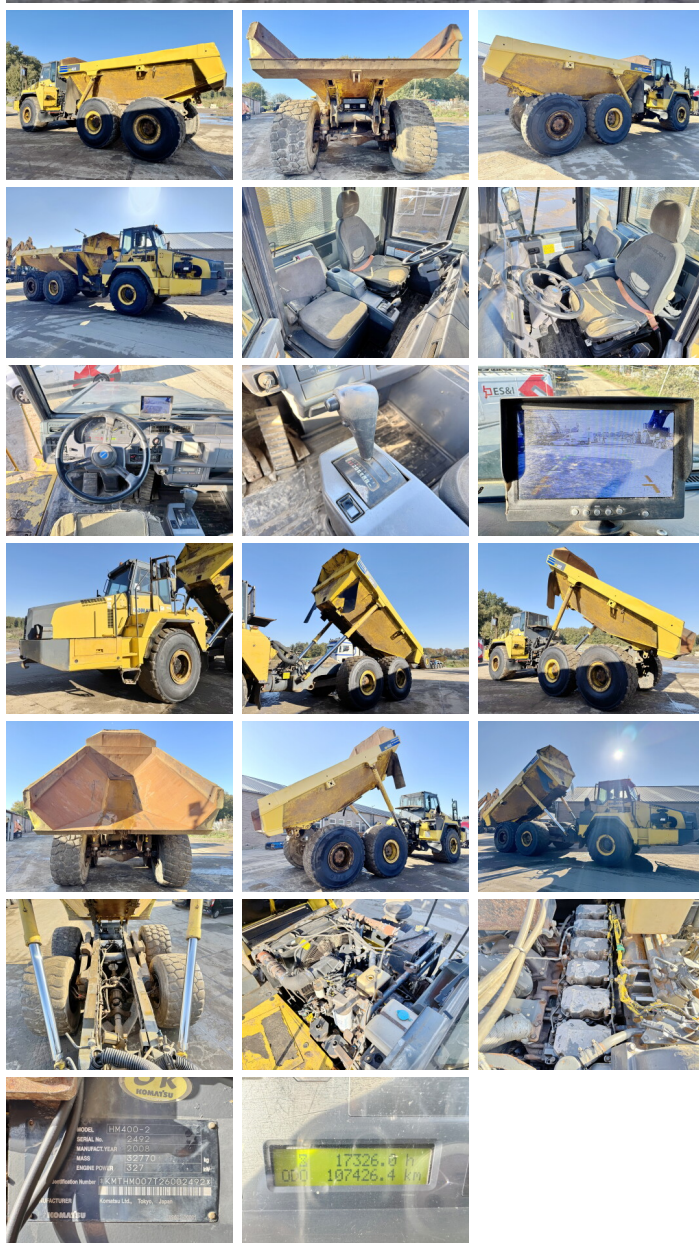

Komatsu

Komatsu HM400-2

BOSS
MACHINERY

€ 39.500excl.

Annee de construction **2008**
Numero de reference **BM006289**
Heures **17.326**

Algemeen

Type HM400-2
Emplacement Veldhoven, Netherlands
Dutch vehicle
Overig Extra Tire + Rim Included
Certificaat CE + EPA
Chassis nummer KMTHM007T26002492

Description Available at Boss Machinery! This Komatsu HM400-2 Dump Truck from 2008 has an engine power of 327 kW and counts 17326 operational hours. Always worked in The Netherlands. The total weight of this Komatsu HM400-2 is 32770 kg and the dimensions are 11.40 x 3.50 x 3.74 . Furthermore, this HM400-2 is equipped with Beacon, Heated Windscreen, climatiseur, Radio, Camera. The Komatsu Dump Truck also has a CE + EPA marking. Do you want more information or do you want to try the Komatsu HM400-2 at our yard? Please let us know.

Maten / Gewichten

Dimensions L*L*H 11.40 x 3.50 x 3.74
Poids 32770

Technische informatie

Configurations de lecteur 6x6

Motor informatie

Moteur marque Komatsu
Moteur type SAA6D140E-5
Cylindres 6
Turbo
Puissance dans kW 327