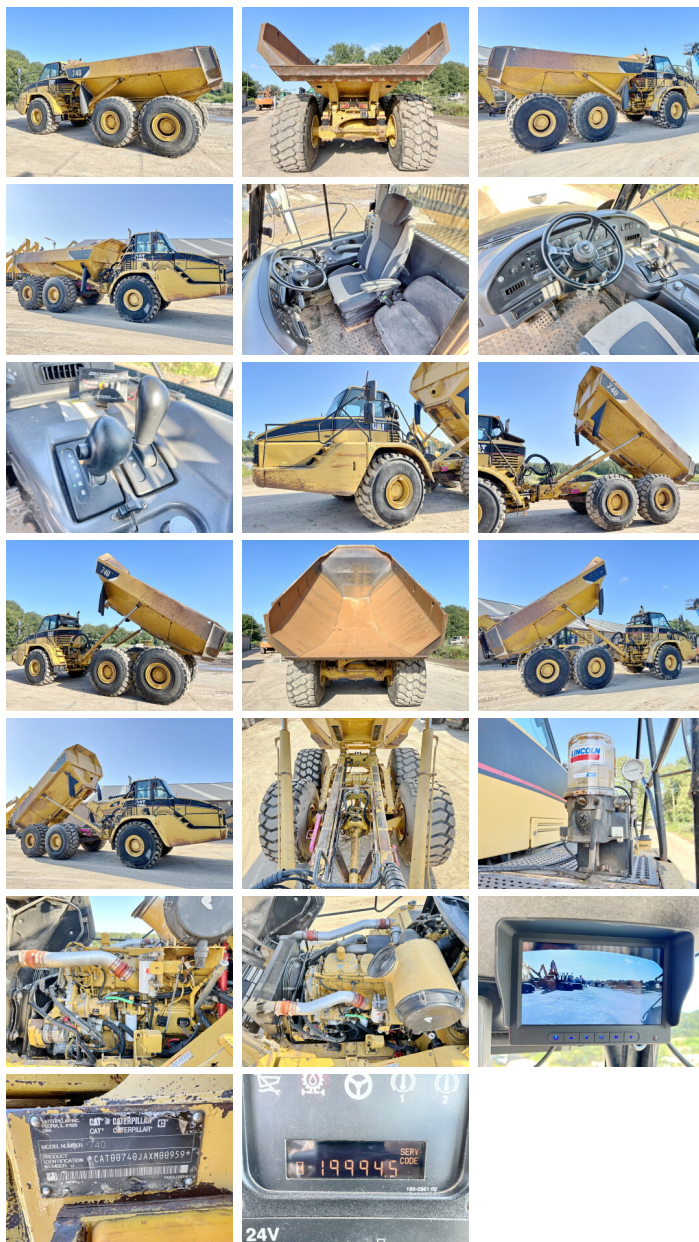

Caterpillar

Caterpillar 740

BOSS
MACHINERY

Annee de construction **2003**
Numero de reference **BM006027**
Heures **19.994**

Algemeen

Type 740
Emplacement Veldhoven, Netherlands
Certificaat CE
Available at Boss Machinery! This Caterpillar 740 Dump Truck from 2003 has an engine power of 308 kW and counts 19994 operational hours. The total weight of this Caterpillar 740 is 34127 kg and the dimensions are 11.10 x 3.55 x 3.78. Furthermore, this 740 is equipped with Camera, climatiseur, Body heating, Radio, Graissage centralisé. The Caterpillar Dump Truck also has a CE marking. Do you want more information or do you want to try the Caterpillar 740 at our yard? Please let us know.

Maten / Gewichten

Capacité de charge maximale 40000 kg
Dimensions L*L*H 11.10 x 3.55 x 3.78
Poids 34127 kg

Technische informatie

Configurations de lecteur 6x6

Motor informatie

Moteur marque Caterpillar
Moteur type 3406
Cylindres 6
Turbo
Puissance dans kW 308

Banden / Rupsen

70% 70% 29.5R25
70% 70% 29.5R25
70% 70% 29.5R25

Opties

Camera

climatiseur

Body heating

Radio

Graissage centralisé