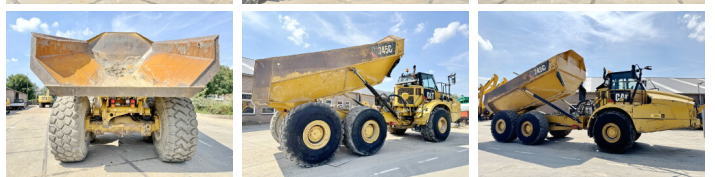

Caterpillar

Caterpillar 745C

BOSS
MACHINERY

€ 118.000excl.

Annee de construction **2017**
Numero de reference **BC0225**
Heures **16.057**

Algemeen

Type **745C**
Emplacement **Veldhoven, Netherlands**
Certificaat **CE**
Chassis nummer **CAT0745CTTFK01613**

Description

Available at Boss Machinery! This Caterpillar 745C Dump Truck from 2017 has an engine power of 376 kW and counts 16057 operational hours. The total weight of this Caterpillar 745C is 33246 kg and the dimensions are 11.40 x 3.45 x 4.05. Furthermore, this 745C is equipped with Radio, Camera, climatiseur, Electrical Mirrors, Backup alarm, Graissage centralisé. The Caterpillar Dump Truck also has a CE marking. Do you want more information or do you want to try the Caterpillar 745C at our yard? Please let us know.

Maten / Gewichten

Dimensions L*L*H **11.40 x 3.45 x 4.05**
Poids **33246 kg**
Capacité de charge maximale **46500 kg**

Technische informatie

Configurations de lecteur **6x6**

Motor informatie

Moteur marque **Caterpillar**
Moteur type **C18**
Cylindres **6**
Turbo
Puissance dans kW **376**

Banden / Rupsen

40% 40% **29.5R25**