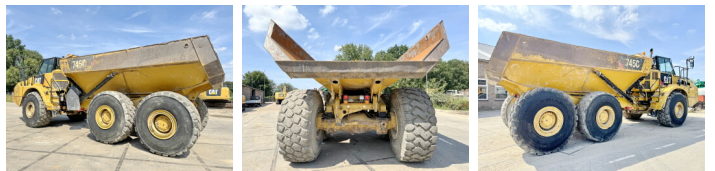

Caterpillar

Caterpillar 745C

BOSS
MACHINERY

€ 118.000excl.

Annee de construction **2017**
Numero de reference **BC0225**
Heures **16.057**

Algemeen

Type **745C**
Emplacement **Veldhoven, Netherlands**
Certificaat **CE**
Chassis nummer **CAT0745CTTFK01613**

Description

Available at Boss Machinery! This Caterpillar 745C Dump Truck from 2017 has an engine power of 376 kW and counts 16057 operational hours. The total weight of this Caterpillar 745C is 33246 kg and the dimensions are 11.40 x 3.45 x 4.05. Furthermore, this 745C is equipped with Radio, Camera, climatiseur, Electrical Mirrors, Backup alarm, Graissage centralisé. The Caterpillar Dump Truck also has a CE marking. Do you want more information or do you want to try the Caterpillar 745C at our yard? Please let us know.

Maten / Gewichten

Dimensions L*L*H **11.40 x 3.45 x 4.05**
Poids **33246 kg**
Capacité de charge maximale **46500 kg**

Technische informatie

Configurations de lecteur **6x6**

Motor informatie

Moteur marque **Caterpillar**
Moteur type **C18**
Cylindres **6**
Turbo
Puissance dans kW **376**

Banden / Rupsen

40% 40% **29.5R25**