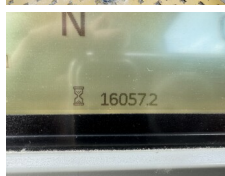

Caterpillar

Caterpillar 745C

BOSS
MACHINERY

€ 118.000excl.

Annee de construction **2017**
Numero de reference **BC0225**
Heures **16.057**

Algemeen

Type **745C**
Emplacement **Veldhoven, Netherlands**
Certificaat **CE**
Chassis nummer **CAT0745CTTFK01613**

Description

Available at Boss Machinery! This Caterpillar 745C Dump Truck from 2017 has an engine power of 376 kW and counts 16057 operational hours. The total weight of this Caterpillar 745C is 33246 kg and the dimensions are 11.40 x 3.45 x 4.05. Furthermore, this 745C is equipped with Radio, Camera, climatiseur, Electrical Mirrors, Backup alarm, Graissage centralisé. The Caterpillar Dump Truck also has a CE marking. Do you want more information or do you want to try the Caterpillar 745C at our yard? Please let us know.

Maten / Gewichten

Dimensions L*L*H **11.40 x 3.45 x 4.05**
Poids **33246 kg**
Capacité de charge maximale **46500 kg**

Technische informatie

Configurations de lecteur **6x6**

Motor informatie

Moteur marque **Caterpillar**
Moteur type **C18**
Cylindres **6**
Turbo
Puissance dans kW **376**

Banden / Rupsen

40% 40% **29.5R25**