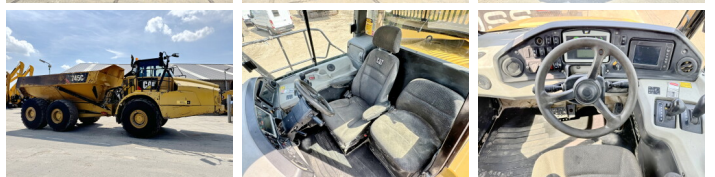

Caterpillar

Caterpillar 745C

BOSS
MACHINERY

€ 118.000excl.

Annee de construction **2017**
Numero de reference **BC0225**
Heures **16.057**

Algemeen

Type **745C**
Emplacement **Veldhoven, Netherlands**
Certificaat **CE**
Chassis nummer **CAT0745CTTFK01613**

Description

Available at Boss Machinery! This Caterpillar 745C Dump Truck from 2017 has an engine power of 376 kW and counts 16057 operational hours. The total weight of this Caterpillar 745C is 33246 kg and the dimensions are 11.40 x 3.45 x 4.05. Furthermore, this 745C is equipped with Radio, Camera, climatiseur, Electrical Mirrors, Backup alarm, Graissage centralisé. The Caterpillar Dump Truck also has a CE marking. Do you want more information or do you want to try the Caterpillar 745C at our yard? Please let us know.

Maten / Gewichten

Dimensions L*L*H **11.40 x 3.45 x 4.05**
Poids **33246 kg**
Capacité de charge maximale **46500 kg**

Technische informatie

Configurations de lecteur **6x6**

Motor informatie

Moteur marque **Caterpillar**
Moteur type **C18**
Cylindres **6**
Turbo
Puissance dans kW **376**

Banden / Rupsen

40% 40% **29.5R25**