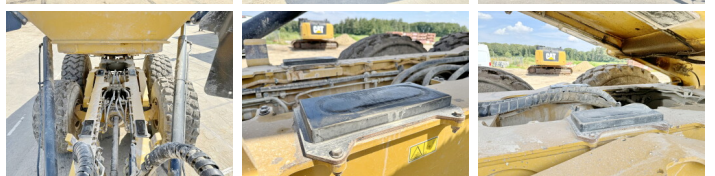

## Description

Available at Boss Machinery! This Caterpillar 745C Dump Truck from 2017 has an engine power of 376 kW and counts 16057 operational hours. The total weight of this Caterpillar 745C is 33246 kg and the dimensions are 11.40 x 3.45 x 4.05. Furthermore, this 745C is equipped with Radio, Camera, climatiseur, Electrical Mirrors, Backup alarm, Graissage centralisé. The Caterpillar Dump Truck also has a CE marking. Do you want more information or do you want to try the Caterpillar 745C at our yard? Please let us know.

## Banden / Rupsen

40% 40% **29.5R25**

40%	40%	29.5R25
40%	40%	29.5R25