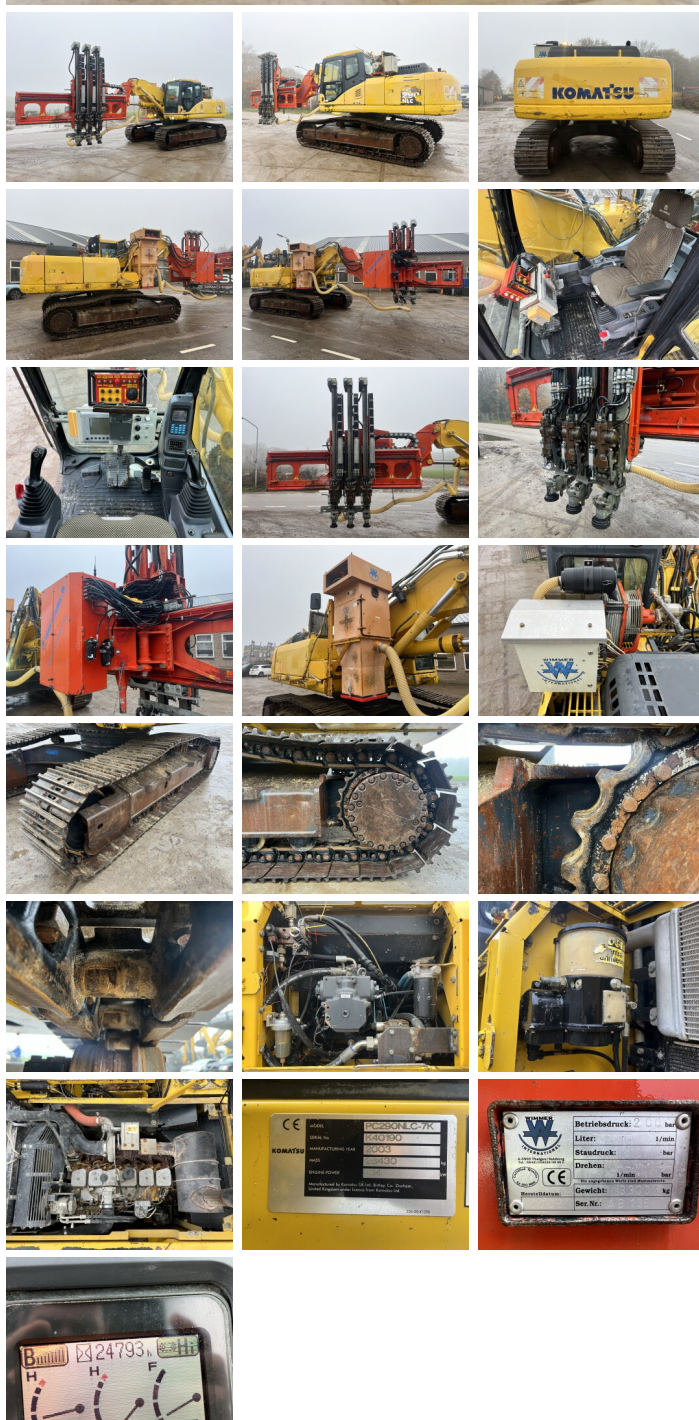

# Komatsu PC290NLC-7K + Wimmer Jura Luna 3.100 Drill 2006

€ 69.500excl.

Annee de construction **2003**  
Numero de reference **BM005484**  
Heures **24.793**

## Algemeen

Type PC290NLC-7K + Wimmer Jura Luna 3.100 Drill 2006  
Emplacement Veldhoven, Netherlands  
Certificaat CE  
Chassis nummer K40190 + AB135

Description Available at Boss Machinery! This Komatsu PC290NLC-7K + Wimmer Jura Luna 3.100 Drill 2006 Drill from 2003 has an engine power of 134 kW and counts 24793 operational hours. The total weight of this Komatsu PC290NLC-7K + Wimmer Jura Luna 3.100 Drill 2006 is 28430 kg and the dimensions are -. Furthermore, this PC290NLC-7K + Wimmer Jura Luna 3.100 Drill 2006 is equipped with Radio, climatiseur, Graissage centralisé. The Komatsu Drill also has a CE marking. Do you want more information or do you want to try the Komatsu PC290NLC-7K + Wimmer Jura Luna 3.100 Drill 2006 at our yard? Please let us know.

## Maten / Gewichten

Poids 28430

## Motor informatie

Moteur marque Komatsu  
Moteur type SAA6D102E-2  
Cylindres 6  
Turbo  
Puissance dans kW 134

**BOSS**  
MACHINERY