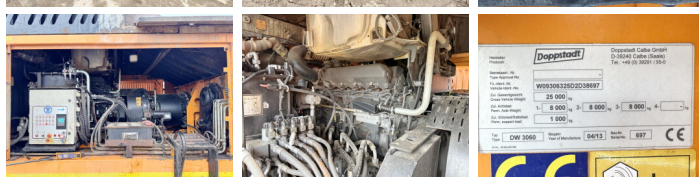

Doppstadt

Doppstadt DW3060

BOSS

MACHINERY

€ 105.000excl.

Annee de construction **2013**
Numero de reference **BM006264**
Heures **10.138**

Algemeen

Type DW3060
Emplacement Veldhoven, Netherlands
Dutch vehicle
Certificaat CE
Chassis nummer W09306325D2D38697

Description

Available at Boss Machinery! This Doppstadt DW3060 Crushers from 2013 has an engine power of 315 kW and counts 10138 operational hours. Always worked in The Netherlands. The total weight of this Doppstadt DW3060 is 25000 kg and the dimensions are 9.80 x 2.50 x 3.90. Furthermore, this DW3060 is equipped with Fonction hydraulique supplémentaire. The Doppstadt Crushers also has a CE marking. Do you want more information or do you want to try the Doppstadt DW3060 at our yard? Please let us know.

Maten / Gewichten

Poids 25000
Dimensions L*L*H 9.80 x 2.50 x 3.90

Motor informatie

Moteur marque Mercedes-Benz
Moteur type OM460LA
Cylindres 6
Turbo
Puissance dans kW 315

Banden / Rupsen

60% 40% 385/65R22.5
60% 60% 385/65R22.5
40% 40% 385/65R22.5