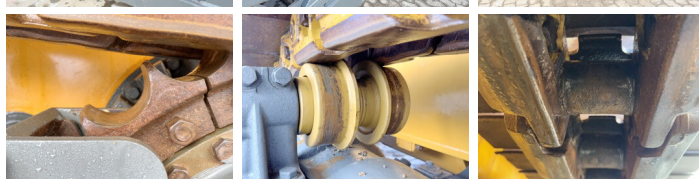

Liebherr

Liebherr PR756

BOSS
MACHINERY

€ 125.000excl.

Annee de construction **2017**
Numero de reference **BM006337**
Heures **10.433**

Algemeen

Type PR756
Emplacement Veldhoven, Netherlands
Certificaat CE
Chassis nummer VAUZ1312PZT015680

Description

Available at Boss Machinery! This Liebherr PR756 Dozer from 2017 has an engine power of 250 kW and counts 10433 operational hours. The total weight of this Liebherr PR756 is 41000 kg and the dimensions are 7.35 x 4.25 x 3.67.

Furthermore, this PR756 is equipped with Backup alarm, Radio, Air Suspension Seat, climatiseur, AdBlue, Parking Heater. The Liebherr Dozer also has a CE marking. Do you want more information or do you want to try the Liebherr PR756 at our yard? Please let us know.

Maten / Gewichten

Poids 41000
Dimensions L*L*H 7.35 x 4.25 x 3.67

Motor informatie

Moteur marque Liebherr
Moteur type D946 A7-04
Cylindres 6
Turbo
Puissance dans kW 250

Banden / Rupsen

Plate % 90
Sprocket % 60
Chain % 80
Largeur de la plaque 71 cm

Opties