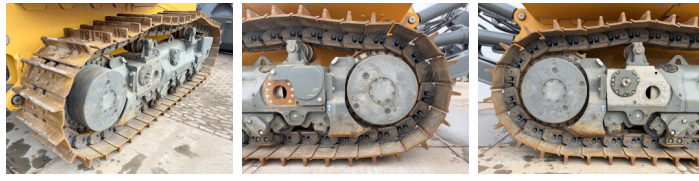

Liebherr

Liebherr PR756 05 Gen 8

BOSS
MACHINERY

€ 495.000excl.

Annee de construction **2023**
Numero de reference **BM006326**
Heures **68**

Algemeen

Type PR756 05 Gen 8
Emplacement Veldhoven, Netherlands
Certificaat CE
Chassis nummer VAUZ1808HAT026762

Description

Available at Boss Machinery! This Liebherr PR756 05 Gen 8 Dozer from 2023 has an engine power of 260 kW and counts 68 operational hours. The total weight of this Liebherr PR756 05 Gen 8 is 41520 kg and the dimensions are 7.20 x 2.87 x 3.52. Furthermore, this PR756 05 Gen 8 is equipped with AdBlue, Camera, Parking Heater, Air Suspension Seat, climatiseur, Backup alarm. The Liebherr Dozer also has a CE marking. Do you want more information or do you want to try the Liebherr PR756 05 Gen 8 at our yard? Please let us know.

Maten / Gewichten

Poids 41520
Dimensions L*L*H 7.20 x 2.87 x 3.52

Motor informatie

Moteur marque Liebherr
Moteur type D946 A7-25
Cylindres 6
Turbo
Puissance dans kW 260

Banden / Rupsen

Chain % 100
Sprocket % 100
Plate % 100
Largeur de la plaque 66 cm