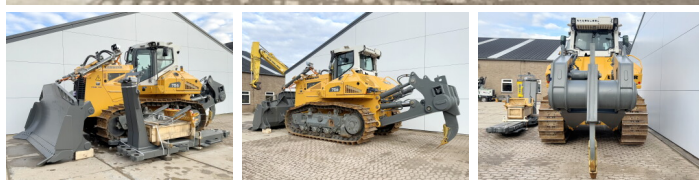

Liebherr

Liebherr PR756 05 Gen 8

BOSS
MACHINERY

€ 495.000excl.

Annee de construction **2023**
Numero de reference **BM006326**
Heures **68**

Algemeen

Type PR756 05 Gen 8
Emplacement Veldhoven, Netherlands
Certificaat CE
Chassis nummer VAUZ1808HAT026762

Description

Available at Boss Machinery! This Liebherr PR756 05 Gen 8 Dozer from 2023 has an engine power of 260 kW and counts 68 operational hours. The total weight of this Liebherr PR756 05 Gen 8 is 41520 kg and the dimensions are 7.20 x 2.87 x 3.52. Furthermore, this PR756 05 Gen 8 is equipped with AdBlue, Camera, Parking Heater, Air Suspension Seat, climatiseur, Backup alarm. The Liebherr Dozer also has a CE marking. Do you want more information or do you want to try the Liebherr PR756 05 Gen 8 at our yard? Please let us know.

Maten / Gewichten

Poids 41520
Dimensions L*L*H 7.20 x 2.87 x 3.52

Motor informatie

Moteur marque Liebherr
Moteur type D946 A7-25
Cylindres 6
Turbo
Puissance dans kW 260

Banden / Rupsen

Chain % 100
Sprocket % 100
Plate % 100
Largeur de la plaque 66 cm