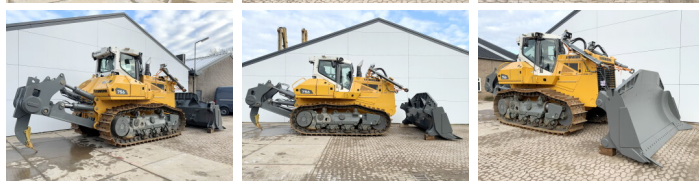

Liebherr

Liebherr PR756 05 Gen 8

BOSS
MACHINERY

€ 495.000excl.

Annee de construction **2023**
Numero de reference **BM006326**
Heures **68**

Algemeen

Type PR756 05 Gen 8
Emplacement Veldhoven, Netherlands
Certificaat CE
Chassis nummer VAUZ1808HAT026762

Description

Available at Boss Machinery! This Liebherr PR756 05 Gen 8 Dozer from 2023 has an engine power of 260 kW and counts 68 operational hours. The total weight of this Liebherr PR756 05 Gen 8 is 41520 kg and the dimensions are 7.20 x 2.87 x 3.52. Furthermore, this PR756 05 Gen 8 is equipped with AdBlue, Camera, Parking Heater, Air Suspension Seat, climatiseur, Backup alarm. The Liebherr Dozer also has a CE marking. Do you want more information or do you want to try the Liebherr PR756 05 Gen 8 at our yard? Please let us know.

Maten / Gewichten

Poids 41520
Dimensions L*L*H 7.20 x 2.87 x 3.52

Motor informatie

Moteur marque Liebherr
Moteur type D946 A7-25
Cylindres 6
Turbo
Puissance dans kW 260

Banden / Rupsen

Chain % 100
Sprocket % 100
Plate % 100
Largeur de la plaque 66 cm