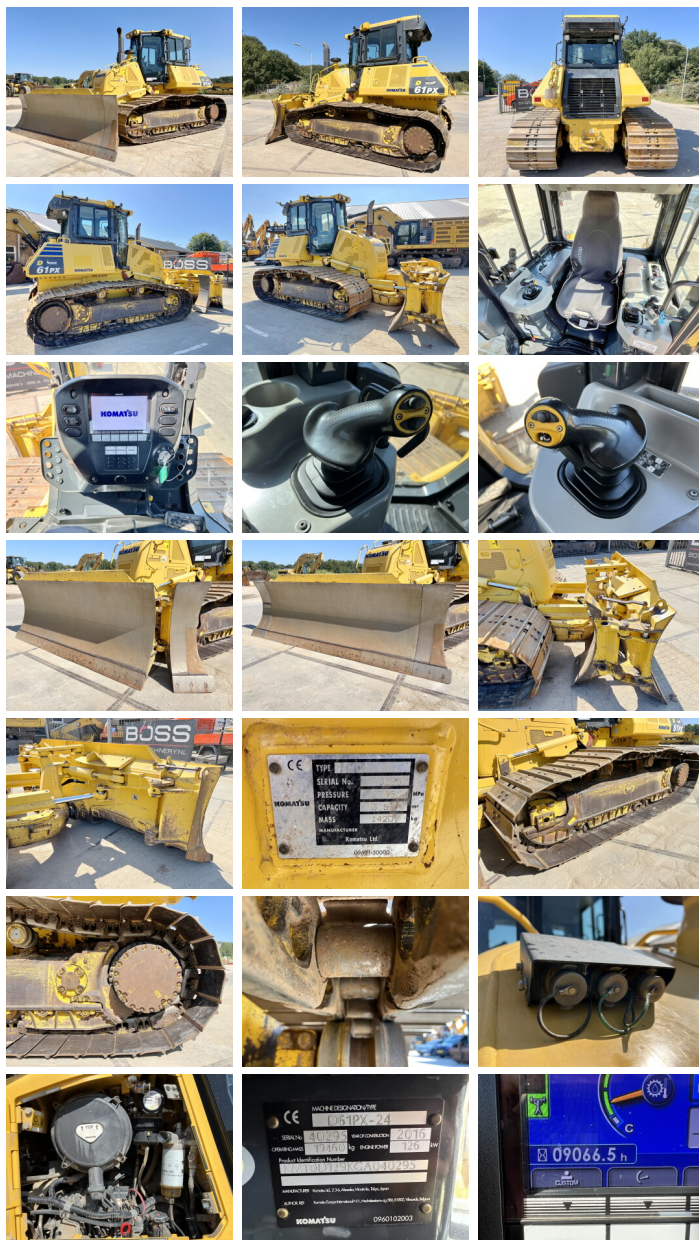

Komatsu

Komatsu D61PX-24

BOSS
MACHINERY

Annee de construction **2016**
Numero de reference **BM006140**
Heures **9.066**

Algemeen

Type D61PX-24 - CE machine
Emplacement Veldhoven, Netherlands
Certificaat CE
Chassis nummer 40295

Available at Boss Machinery! This Komatsu D61PX-24 - CE machine Dozer from 2016 has an engine power of 126 kW and counts 9066 operational hours. The total weight of this Komatsu D61PX-24 - CE machine is 19460 kg and the dimensions are 6.00 x 3.00 x 3.15. Furthermore, this D61PX-24 - CE machine is equipped with climatiseur, Heated Cab, Radio. The Komatsu Dozer also has a CE marking. Do you want more information or do you want to try the Komatsu D61PX-24 - CE machine at our yard? Please let us know.

Description

Maten / Gewichten

Poids 19460
Dimensions L*L*H 6.00 x 3.00 x 3.15

Technische informatie

German Machine

Motor informatie

Moteur marque Komatsu
Moteur type SAA6D107E-3-A
Cylindres 6
Turbo
Puissance dans kW 126

Banden / Rupsen

Plate % 40
Sprocket % 80
Chain % 70
Largeur de la plaque 86 cm