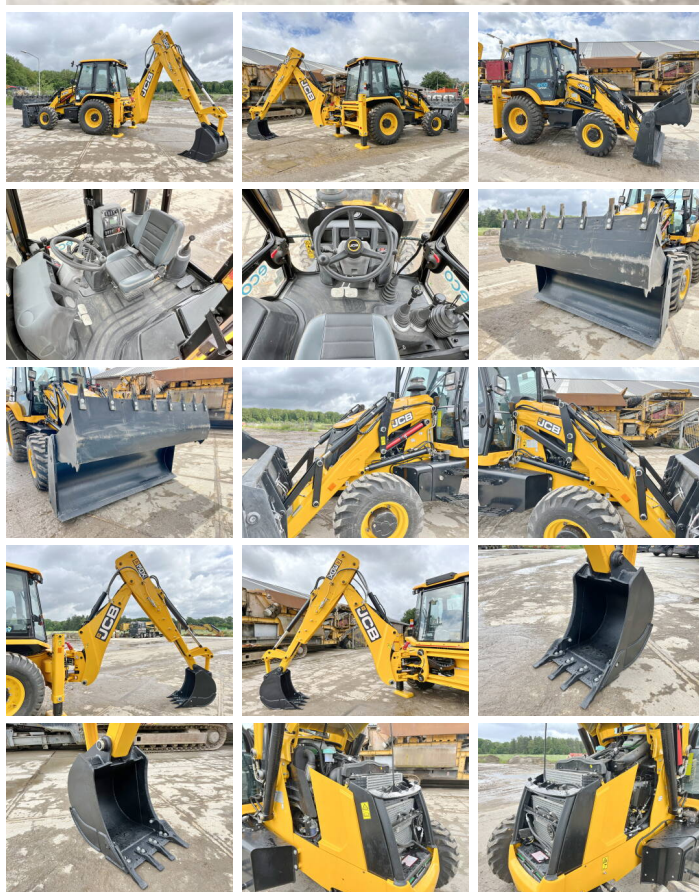

JCB

JCB 3DX / 3CX Super Eco Xpert - Telescopic Boom

€ 64.500excl.

Annee de construction **2024**
Numero de reference **BM006013**
Heures **4**

Algemeen

Type 3DX / 3CX Super Eco Xpert
4WD - Telescopic Boom

Emplacement Veldhoven, Netherlands

Certificaat NOT FOR SALE IN EU /
NO CE MARK

Description Available at Boss Machinery! This used JCB 3DX / 3CX Super Eco Xpert 4WD - Telescopic Boom Backhoe Loader from 2024 has an engine power of 55 kW and counts 4 operational hours. The total weight of this JCB 3DX / 3CX Super Eco Xpert 4WD - Telescopic Boom is 7460 kg and the dimensions are 5.80 x 2.42 x 3.00. Furthermore, this 3DX / 3CX Super Eco Xpert 4WD - Telescopic Boom is equipped with climatiseur, Telescopic Arm, Radio, HP Lignes de marteau. The JCB Backhoe Loader also has a NOT FOR SALE IN EU / NO CE MARK marking. Do you want more information or do you want to try the JCB 3DX / 3CX Super Eco Xpert 4WD - Telescopic Boom at our yard? Please let us know.

Maten / Gewichten

Poids 7460
Dimensions L*L*H 5.80 x 2.42 x 3.00

Technische informatie

Fuel Tank: 128L
Configurations de lecteur 4 x 4

Motor informatie

BOSS
MACHINERY

Moteur marque	JCB
Moteur type	444TA4-55
Cylindres	4
Turbo	
Puissance dans kW	55