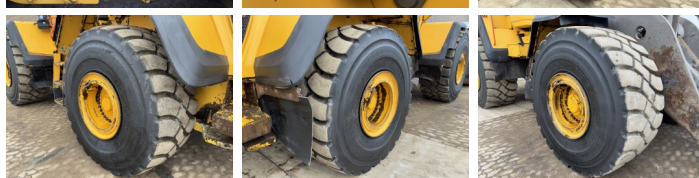

Description

Available at Boss Machinery! This Volvo L220H Wheel Loader from 2019 has an engine power of 279 kW and counts 17438 operational hours. Always worked in The Netherlands. The total weight of this Volvo L220H is 35500 kg and the dimensions are 9.37 x 3.43 x 3.67. Furthermore, this L220H is equipped with Camera, Backup alarm, AdBlue, Heated Seat, Air Conditioning, Radio, Climate Control, Beacon, Air Suspension Seat, Pressurised Cabin, Central greasing, Boom Suspension. The Volvo Wheel Loader also has a CE marking. Do you want more information or do you want to try the Volvo L220H at our yard? Please let us know.

Maten / Gewichten

L*W*H: **9.37 x 3.43 x 3.67**
Weight: **35500**

Technische informatie

Drive configurations **4x4**

Motor informatie

Engine brand: **Volvo**
Engine model: **D13J**
Cylinders: **6**
Turbo
Capacity in kW: **279**

Banden / Rupsen

50%	50%	29.5R25
50%	50%	29.5R25

Opties

Camera

Backup alarm

AdBlue

Heated Seat

Air Conditioning