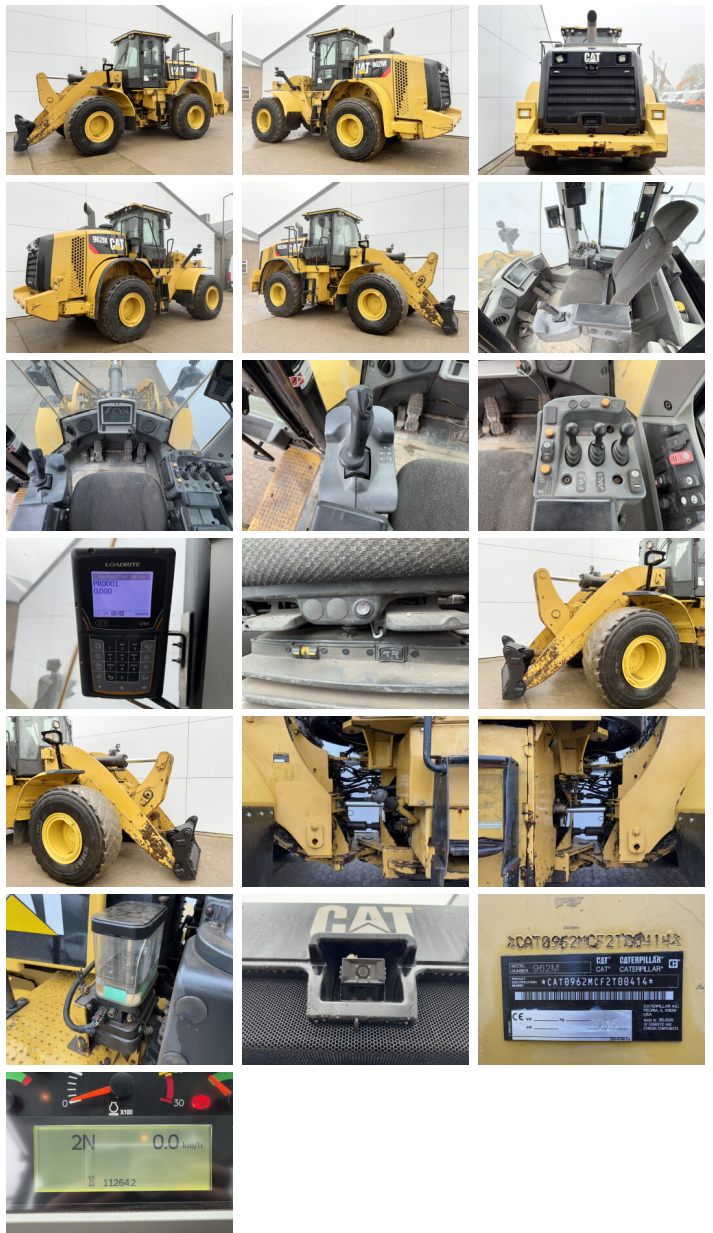

Caterpillar

Caterpillar 962M

BOSS
MACHINERY

€ 52.500excl.

Year **2016**
Reference number **BC000177**
Hours **11.264**

Algemeen

Type **962M**
Location **Veldhoven, Netherlands**
Certificaat **CE + EPA**
Chassis nummer **CAT0962MCF2T00414**

Description

Available at Boss Machinery! This Caterpillar 962M Wheel Loader from 2016 has an engine power of 200 kW and counts 11264 operational hours. The total weight of this Caterpillar 962M is 20200 kg and the dimensions are 7.30 x 2.90 x 3.70. Furthermore, this 962M is equipped with Heated Mirrors, Radio, Camera, Electrical Mirrors, Quick coupler, Extra hydraulic function, Central greasing. The Caterpillar Wheel Loader also has a CE + EPA marking. Do you want more information or do you want to try the Caterpillar 962M at our yard? Please let us know.

Maten / Gewichten

L*W*H: **7.30 x 2.90 x 3.70**
Weight: **20200**

Technische informatie

Drive configurations **4 x 4**

Motor informatie

Engine brand: **Caterpillar**
Engine model: **C7.1**
Cylinders: **6**
Turbo
Capacity in kW: **200**

Banden / Rupsen

20% 20% **23.5 R25**

Opties

Heated Mirrors

Radio

Camera

Electrical Mirrors

Quick coupler