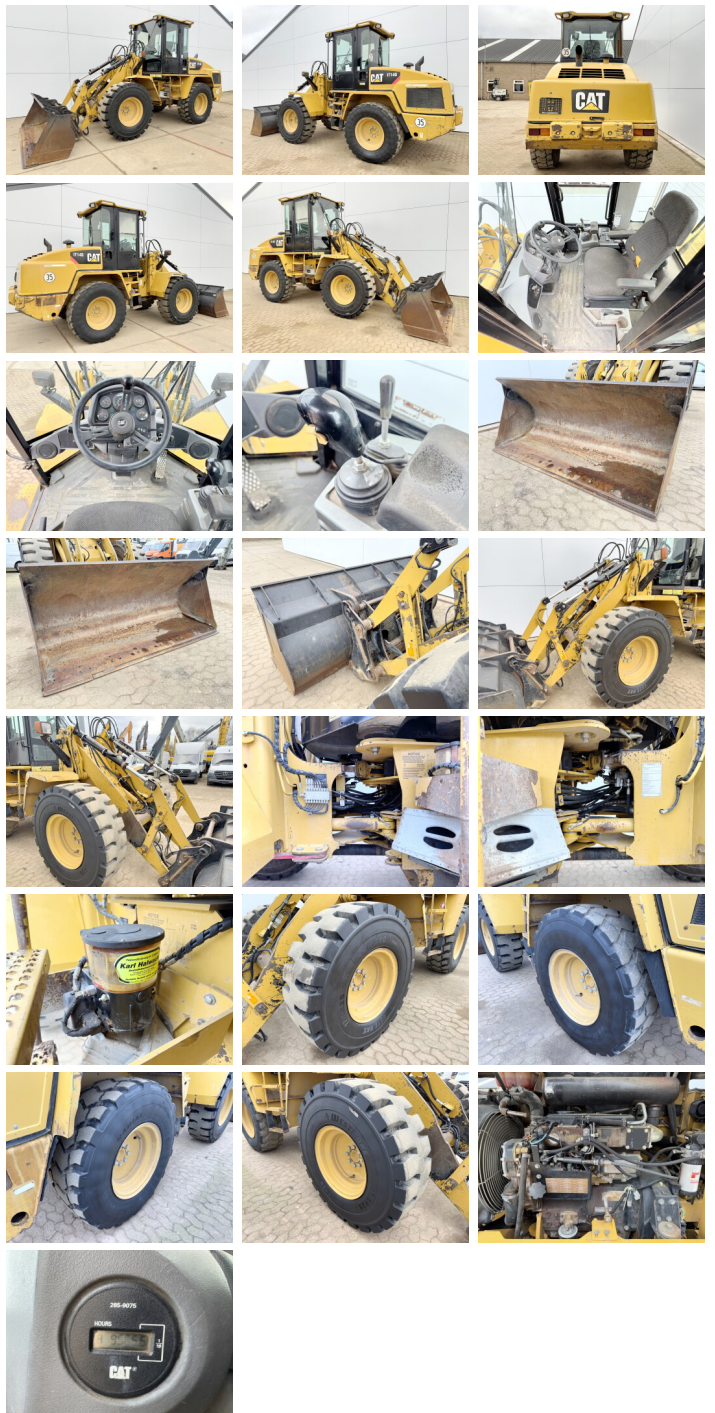

# Caterpillar IT14G

**BOSS**  
MACHINERY

€ 24.500excl.

Year **2011**  
Reference number **BM006428**  
Hours **9.566**

## Algemeen

Type 914G / IT14G  
Location Veldhoven, Netherlands  
Certificaat CE

Description Available at Boss Machinery! This Caterpillar 914G / IT14G Wheel Loader from 2011 has an engine power of 72 kW and counts 9566 operational hours. The total weight of this Caterpillar 914G / IT14G is 8350 kg and the dimensions are 6.58 x 2.40 x 3.12. Furthermore, this 914G / IT14G is equipped with Radio, 3rd Function , Air Conditioning, Quick coupler, Central greasing. The Caterpillar Wheel Loader also has a CE marking. Do you want more information or do you want to try the Caterpillar 914G / IT14G at our yard? Please let us know.

## Maten / Gewichten

L\*W\*H: 6.58 x 2.40 x 3.12  
Weight: 8350

## Banden / Rupsen

100% 100% 17.5R25  
30% 30% 17.5R25