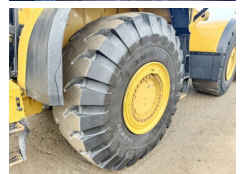

Caterpillar

Caterpillar 982M

BOSS
MACHINERY

€ 77.500excl.

Year **2013**
Reference number **BM006332**
Hours **20.399**

Algemeen

Type **982M**
Location **Veldhoven, Netherlands**
Certificaat **CE**
Chassis nummer **CAT0982MEF9A00151**

Description

Available at Boss Machinery! This Caterpillar 982M Wheel Loader from 2013 has an engine power of 321 kW and counts 20399 operational hours. The total weight of this Caterpillar 982M is 35700 kg and the dimensions are 10.70 x 3.80 x 3.84. Furthermore, this 982M is equipped with Air Conditioning, Heated Mirrors, Electrical Mirrors, Climate Control, AdBlue, Heated Cab, Radio, Camera, Beacon, Electrical Opening Door, Joystick steering, Central greasing. The Caterpillar Wheel Loader also has a CE marking. Do you want more information or do you want to try the Caterpillar 982M at our yard? Please let us know.

Maten / Gewichten

Weight: **35700**
L*W*H: **10.70 x 3.80 x 3.84**

Technische informatie

Drive configurations **4x4**

Motor informatie

Engine brand: **Caterpillar**
Engine model: **C13**
Cylinders: **6**
Turbo
Capacity in kW: **321**

Banden / Rupsen

70%	70%	29.5R29
90%	90%	29.5R29

Opties

Air Conditioning
Heated Mirrors
Electrical Mirrors
Climate Control
AdBlue
Heated Cab
Radio
Camera
Beacon
Electrical Opening Door
Joystick steering
Central greasing