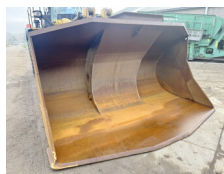

Description

Available at Boss Machinery! This Caterpillar 982M Wheel Loader from 2013 has an engine power of 321 kW and counts 20399 operational hours. The total weight of this Caterpillar 982M is 35700 kg and the dimensions are 10.70 x 3.80 x 3.84. Furthermore, this 982M is equipped with Air Conditioning, Heated Mirrors, Electrical Mirrors, Climate Control, AdBlue, Heated Cab, Radio, Camera, Beacon, Electrical Opening Door, Joystick steering, Central greasing. The Caterpillar Wheel Loader also has a CE marking. Do you want more information or do you want to try the Caterpillar 982M at our yard? Please let us know.

Maten / Gewichten

Weight: **35700**
L*W*H: **10.70 x 3.80 x 3.84**

Technische informatie

Drive configurations **4x4**

Motor informatie

Engine brand: **Caterpillar**
Engine model: **C13**
Cylinders: **6**
Turbo
Capacity in kW: **321**

Banden / Rupsen

70%	70%	29.5R29
90%	90%	29.5R29

Opties

Air Conditioning
Heated Mirrors
Electrical Mirrors
Climate Control
AdBlue
Heated Cab
Radio
Camera
Beacon
Electrical Opening Door
Joystick steering
Central greasing