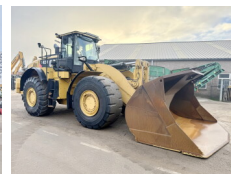

Caterpillar

Caterpillar 982M

BOSS
MACHINERY

€ 77.500excl.

Year **2013**
Reference number **BM006332**
Hours **20.399**

Algemeen

Type **982M**
Location **Veldhoven, Netherlands**
Certificaat **CE**
Chassis nummer **CAT0982MEF9A00151**

Description

Available at Boss Machinery! This Caterpillar 982M Wheel Loader from 2013 has an engine power of 321 kW and counts 20399 operational hours. The total weight of this Caterpillar 982M is 35700 kg and the dimensions are 10.70 x 3.80 x 3.84. Furthermore, this 982M is equipped with Air Conditioning, Heated Mirrors, Electrical Mirrors, Climate Control, AdBlue, Heated Cab, Radio, Camera, Beacon, Electrical Opening Door, Joystick steering, Central greasing. The Caterpillar Wheel Loader also has a CE marking. Do you want more information or do you want to try the Caterpillar 982M at our yard? Please let us know.

Maten / Gewichten

Weight: **35700**
L*W*H: **10.70 x 3.80 x 3.84**

Technische informatie

Drive configurations **4x4**

Motor informatie

Engine brand: **Caterpillar**
Engine model: **C13**
Cylinders: **6**
Turbo
Capacity in kW: **321**

Banden / Rupsen

70%	70%	29.5R29
90%	90%	29.5R29

Opties

Air Conditioning
Heated Mirrors
Electrical Mirrors
Climate Control
AdBlue
Heated Cab
Radio
Camera
Beacon
Electrical Opening Door
Joystick steering
Central greasing