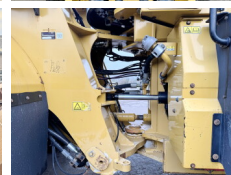

Caterpillar

Caterpillar 982M

BOSS
MACHINERY

€ 77.500excl.

Year **2013**
Reference number **BM006332**
Hours **20.399**

Algemeen

Type **982M**
Location **Veldhoven, Netherlands**
Certificaat **CE**
Chassis nummer **CAT0982MEF9A00151**

Description

Available at Boss Machinery! This Caterpillar 982M Wheel Loader from 2013 has an engine power of 321 kW and counts 20399 operational hours. The total weight of this Caterpillar 982M is 35700 kg and the dimensions are 10.70 x 3.80 x 3.84. Furthermore, this 982M is equipped with Air Conditioning, Heated Mirrors, Electrical Mirrors, Climate Control, AdBlue, Heated Cab, Radio, Camera, Beacon, Electrical Opening Door, Joystick steering, Central greasing. The Caterpillar Wheel Loader also has a CE marking. Do you want more information or do you want to try the Caterpillar 982M at our yard? Please let us know.

Maten / Gewichten

Weight: **35700**
L*W*H: **10.70 x 3.80 x 3.84**

Technische informatie

Drive configurations **4x4**

Motor informatie

Engine brand: **Caterpillar**
Engine model: **C13**
Cylinders: **6**
Turbo
Capacity in kW: **321**

Banden / Rupsen

70%	70%	29.5R29
90%	90%	29.5R29

Opties

Air Conditioning
Heated Mirrors
Electrical Mirrors
Climate Control
AdBlue
Heated Cab
Radio
Camera
Beacon
Electrical Opening Door
Joystick steering
Central greasing