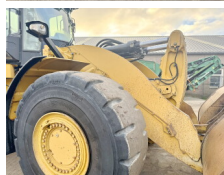

Caterpillar

Caterpillar 982M

BOSS
MACHINERY

€ 77.500excl.

Year **2013**
Reference number **BM006332**
Hours **20.399**

Algemeen

Type **982M**
Location **Veldhoven, Netherlands**
Certificaat **CE**
Chassis nummer **CAT0982MEF9A00151**

Description

Available at Boss Machinery! This Caterpillar 982M Wheel Loader from 2013 has an engine power of 321 kW and counts 20399 operational hours. The total weight of this Caterpillar 982M is 35700 kg and the dimensions are 10.70 x 3.80 x 3.84. Furthermore, this 982M is equipped with Air Conditioning, Heated Mirrors, Electrical Mirrors, Climate Control, AdBlue, Heated Cab, Radio, Camera, Beacon, Electrical Opening Door, Joystick steering, Central greasing. The Caterpillar Wheel Loader also has a CE marking. Do you want more information or do you want to try the Caterpillar 982M at our yard? Please let us know.

Maten / Gewichten

Weight: **35700**
L*W*H: **10.70 x 3.80 x 3.84**

Technische informatie

Drive configurations **4x4**

Motor informatie

Engine brand: **Caterpillar**
Engine model: **C13**
Cylinders: **6**
Turbo
Capacity in kW: **321**

Banden / Rupsen

70%	70%	29.5R29
90%	90%	29.5R29

Opties

Air Conditioning
Heated Mirrors
Electrical Mirrors
Climate Control
AdBlue
Heated Cab
Radio
Camera
Beacon
Electrical Opening Door
Joystick steering
Central greasing