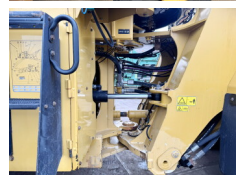

Caterpillar

Caterpillar 982M

BOSS
MACHINERY

€ 77.500excl.

Year **2013**
Reference number **BM006332**
Hours **20.399**

Algemeen

Type **982M**
Location **Veldhoven, Netherlands**
Certificaat **CE**
Chassis nummer **CAT0982MEF9A00151**

Description

Available at Boss Machinery! This Caterpillar 982M Wheel Loader from 2013 has an engine power of 321 kW and counts 20399 operational hours. The total weight of this Caterpillar 982M is 35700 kg and the dimensions are 10.70 x 3.80 x 3.84. Furthermore, this 982M is equipped with Air Conditioning, Heated Mirrors, Electrical Mirrors, Climate Control, AdBlue, Heated Cab, Radio, Camera, Beacon, Electrical Opening Door, Joystick steering, Central greasing. The Caterpillar Wheel Loader also has a CE marking. Do you want more information or do you want to try the Caterpillar 982M at our yard? Please let us know.

Maten / Gewichten

Weight: **35700**
L*W*H: **10.70 x 3.80 x 3.84**

Technische informatie

Drive configurations **4x4**

Motor informatie

Engine brand: **Caterpillar**
Engine model: **C13**
Cylinders: **6**
Turbo
Capacity in kW: **321**

Banden / Rupsen

70%	70%	29.5R29
90%	90%	29.5R29

Opties

Air Conditioning
Heated Mirrors
Electrical Mirrors
Climate Control
AdBlue
Heated Cab
Radio
Camera
Beacon
Electrical Opening Door
Joystick steering
Central greasing