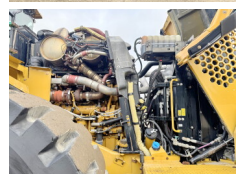

Caterpillar

Caterpillar 982M

BOSS
MACHINERY

€ 77.500excl.

Year **2013**
Reference number **BM006332**
Hours **20.399**

Algemeen

Type **982M**
Location **Veldhoven, Netherlands**
Certificaat **CE**
Chassis nummer **CAT0982MEF9A00151**

Description

Available at Boss Machinery! This Caterpillar 982M Wheel Loader from 2013 has an engine power of 321 kW and counts 20399 operational hours. The total weight of this Caterpillar 982M is 35700 kg and the dimensions are 10.70 x 3.80 x 3.84. Furthermore, this 982M is equipped with Air Conditioning, Heated Mirrors, Electrical Mirrors, Climate Control, AdBlue, Heated Cab, Radio, Camera, Beacon, Electrical Opening Door, Joystick steering, Central greasing. The Caterpillar Wheel Loader also has a CE marking. Do you want more information or do you want to try the Caterpillar 982M at our yard? Please let us know.

Maten / Gewichten

Weight: **35700**
L*W*H: **10.70 x 3.80 x 3.84**

Technische informatie

Drive configurations **4x4**

Motor informatie

Engine brand: **Caterpillar**
Engine model: **C13**
Cylinders: **6**
Turbo
Capacity in kW: **321**

Banden / Rupsen

70%	70%	29.5R29
90%	90%	29.5R29

Opties

Air Conditioning
Heated Mirrors
Electrical Mirrors
Climate Control
AdBlue
Heated Cab
Radio
Camera
Beacon
Electrical Opening Door
Joystick steering
Central greasing