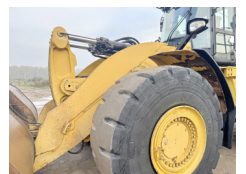

Caterpillar

Caterpillar 982M

BOSS
MACHINERY

€ 77.500excl.

Year **2013**
Reference number **BM006332**
Hours **20.399**

Algemeen

Type **982M**
Location **Veldhoven, Netherlands**
Certificaat **CE**
Chassis nummer **CAT0982MEF9A00151**

Description

Available at Boss Machinery! This Caterpillar 982M Wheel Loader from 2013 has an engine power of 321 kW and counts 20399 operational hours. The total weight of this Caterpillar 982M is 35700 kg and the dimensions are 10.70 x 3.80 x 3.84. Furthermore, this 982M is equipped with Air Conditioning, Heated Mirrors, Electrical Mirrors, Climate Control, AdBlue, Heated Cab, Radio, Camera, Beacon, Electrical Opening Door, Joystick steering, Central greasing. The Caterpillar Wheel Loader also has a CE marking. Do you want more information or do you want to try the Caterpillar 982M at our yard? Please let us know.

Maten / Gewichten

Weight: **35700**
L*W*H: **10.70 x 3.80 x 3.84**

Technische informatie

Drive configurations **4x4**

Motor informatie

Engine brand: **Caterpillar**
Engine model: **C13**
Cylinders: **6**
Turbo
Capacity in kW: **321**

Banden / Rupsen

70%	70%	29.5R29
90%	90%	29.5R29

Opties

Air Conditioning
Heated Mirrors
Electrical Mirrors
Climate Control
AdBlue
Heated Cab
Radio
Camera
Beacon
Electrical Opening Door
Joystick steering
Central greasing