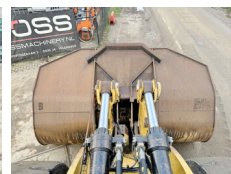

Caterpillar

Caterpillar 982M

BOSS
MACHINERY

€ 77.500excl.

Year **2013**
Reference number **BM006332**
Hours **20.399**

Algemeen

Type **982M**
Location **Veldhoven, Netherlands**
Certificaat **CE**
Chassis nummer **CAT0982MEF9A00151**

Description

Available at Boss Machinery! This Caterpillar 982M Wheel Loader from 2013 has an engine power of 321 kW and counts 20399 operational hours. The total weight of this Caterpillar 982M is 35700 kg and the dimensions are 10.70 x 3.80 x 3.84. Furthermore, this 982M is equipped with Air Conditioning, Heated Mirrors, Electrical Mirrors, Climate Control, AdBlue, Heated Cab, Radio, Camera, Beacon, Electrical Opening Door, Joystick steering, Central greasing. The Caterpillar Wheel Loader also has a CE marking. Do you want more information or do you want to try the Caterpillar 982M at our yard? Please let us know.

Banden / Rupsen

70%	70%	29.5R29
90%	90%	29.5R29

Opties

Air Conditioning
Heated Mirrors
Electrical Mirrors
Climate Control
AdBlue
Heated Cab
Radio
Camera
Beacon
Electrical Opening Door
Joystick steering
Central greasing