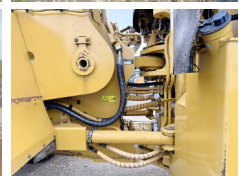

Caterpillar

Caterpillar 988K

BOSS
MACHINERY

€ 155.000excl.

Year **2014**
Reference number **BM005960**
Hours **28.720**

Algemeen

Type 988K
Location Veldhoven, Netherlands
Certificaat CE + EPA
Chassis nummer CAT0988KATWX00375

Description Available at Boss Machinery! This Caterpillar 988K Wheel Loader from 2014 has an engine power of 393 kW and counts 28720 operational hours. The total weight of this Caterpillar 988K is 52620 kg and the dimensions are 12.00 x 3.98 x 4.15. Furthermore, this 988K is equipped with Air Conditioning, Joystick steering, AdBlue, Backup alarm, Radio, Heated Mirrors, Beacon, Camera. The Caterpillar Wheel Loader also has a CE + EPA marking. Do you want more information or do you want to try the Caterpillar 988K at our yard? Please let us know.

Maten / Gewichten

Weight: 52620
L*W*H: 12.00 x 3.98 x 4.15

Technische informatie

Drive configurations 4x4

Motor informatie

Engine brand: Caterpillar
Engine model: C18
Cylinders: 6
Turbo
Capacity in kW: 393

Banden / Rupsen

20% 20%

35/65R33