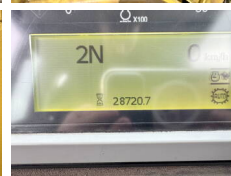

Caterpillar

Caterpillar 988K

BOSS
MACHINERY

€ 155.000excl.

Year **2014**
Reference number **BM005960**
Hours **28.720**

Algemeen

Type 988K
Location Veldhoven, Netherlands
Certificaat CE + EPA
Chassis nummer CAT0988KATWX00375

Description Available at Boss Machinery! This Caterpillar 988K Wheel Loader from 2014 has an engine power of 393 kW and counts 28720 operational hours. The total weight of this Caterpillar 988K is 52620 kg and the dimensions are 12.00 x 3.98 x 4.15. Furthermore, this 988K is equipped with Air Conditioning, Joystick steering, AdBlue, Backup alarm, Radio, Heated Mirrors, Beacon, Camera. The Caterpillar Wheel Loader also has a CE + EPA marking. Do you want more information or do you want to try the Caterpillar 988K at our yard? Please let us know.

Maten / Gewichten

Weight: 52620
L*W*H: 12.00 x 3.98 x 4.15

Technische informatie

Drive configurations 4x4

Motor informatie

Engine brand: Caterpillar
Engine model: C18
Cylinders: 6
Turbo
Capacity in kW: 393

Banden / Rupsen

20% 20%

35/65R33