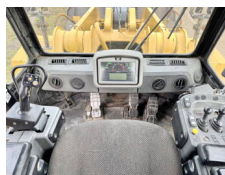

Description Available at Boss Machinery! This Caterpillar 988K Wheel Loader from 2014 has an engine power of 393 kW and counts 28720 operational hours. The total weight of this Caterpillar 988K is 52620 kg and the dimensions are 12.00 x 3.98 x 4.15. Furthermore, this 988K is equipped with Air Conditioning, Joystick steering, AdBlue, Backup alarm, Radio, Heated Mirrors, Beacon, Camera. The Caterpillar Wheel Loader also has a CE + EPA marking. Do you want more information or do you want to try the Caterpillar 988K at our yard? Please let us know.

Maten / Gewichten

Weight: 52620
L*W*H: 12.00 x 3.98 x 4.15

Technische informatie

Drive configurations 4x4

Motor informatie

Engine brand: Caterpillar
Engine model: C18
Cylinders: 6
Turbo
Capacity in kW: 393

Banden / Rupsen

20% 20%

35/65R33

Opties

Air Conditioning

Joystick steering

AdBlue

Backup alarm