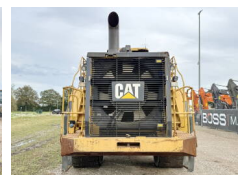

Caterpillar

Caterpillar 988K

BOSS
MACHINERY

€ 155.000excl.

Year **2014**
Reference number **BM005960**
Hours **28.720**

Algemeen

Type 988K
Location Veldhoven, Netherlands
Certificaat CE + EPA
Chassis nummer CAT0988KATWX00375

Description Available at Boss Machinery! This Caterpillar 988K Wheel Loader from 2014 has an engine power of 393 kW and counts 28720 operational hours. The total weight of this Caterpillar 988K is 52620 kg and the dimensions are 12.00 x 3.98 x 4.15. Furthermore, this 988K is equipped with Air Conditioning, Joystick steering, AdBlue, Backup alarm, Radio, Heated Mirrors, Beacon, Camera. The Caterpillar Wheel Loader also has a CE + EPA marking. Do you want more information or do you want to try the Caterpillar 988K at our yard? Please let us know.

Maten / Gewichten

Weight: 52620
L*W*H: 12.00 x 3.98 x 4.15

Technische informatie

Drive configurations 4x4

Motor informatie

Engine brand: Caterpillar
Engine model: C18
Cylinders: 6
Turbo
Capacity in kW: 393

Banden / Rupsen

20% 20%

35/65R33