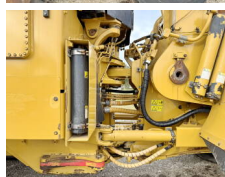

Caterpillar

Caterpillar 988K

BOSS
MACHINERY

€ 155.000excl.

Year **2014**
Reference number **BM005960**
Hours **28.720**

Algemeen

Type 988K
Location Veldhoven, Netherlands
Certificaat CE + EPA
Chassis nummer CAT0988KATWX00375

Description Available at Boss Machinery! This Caterpillar 988K Wheel Loader from 2014 has an engine power of 393 kW and counts 28720 operational hours. The total weight of this Caterpillar 988K is 52620 kg and the dimensions are 12.00 x 3.98 x 4.15. Furthermore, this 988K is equipped with Air Conditioning, Joystick steering, AdBlue, Backup alarm, Radio, Heated Mirrors, Beacon, Camera. The Caterpillar Wheel Loader also has a CE + EPA marking. Do you want more information or do you want to try the Caterpillar 988K at our yard? Please let us know.

Maten / Gewichten

Weight: 52620
L*W*H: 12.00 x 3.98 x 4.15

Technische informatie

Drive configurations 4x4

Motor informatie

Engine brand: Caterpillar
Engine model: C18
Cylinders: 6
Turbo
Capacity in kW: 393

Banden / Rupsen

20% 20%

35/65R33