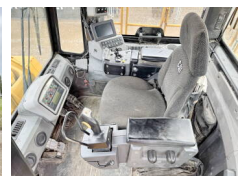

Caterpillar

Caterpillar 988K

BOSS
MACHINERY

€ 155.000excl.

Year **2014**
Reference number **BM005960**
Hours **28.720**

Algemeen

Type 988K
Location Veldhoven, Netherlands
Certificaat CE + EPA
Chassis nummer CAT0988KATWX00375

Description Available at Boss Machinery! This Caterpillar 988K Wheel Loader from 2014 has an engine power of 393 kW and counts 28720 operational hours. The total weight of this Caterpillar 988K is 52620 kg and the dimensions are 12.00 x 3.98 x 4.15. Furthermore, this 988K is equipped with Air Conditioning, Joystick steering, AdBlue, Backup alarm, Radio, Heated Mirrors, Beacon, Camera. The Caterpillar Wheel Loader also has a CE + EPA marking. Do you want more information or do you want to try the Caterpillar 988K at our yard? Please let us know.

Maten / Gewichten

Weight: 52620
L*W*H: 12.00 x 3.98 x 4.15

Technische informatie

Drive configurations 4x4

Motor informatie

Engine brand: Caterpillar
Engine model: C18
Cylinders: 6
Turbo
Capacity in kW: 393

Banden / Rupsen

20% 20%

35/65R33