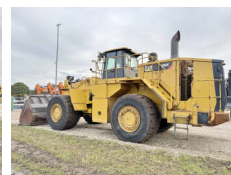

Caterpillar

Caterpillar 988K

BOSS
MACHINERY

€ 155.000excl.

Year **2014**
Reference number **BM005960**
Hours **28.720**

Algemeen

Type 988K
Location Veldhoven, Netherlands
Certificaat CE + EPA
Chassis nummer CAT0988KATWX00375

Description Available at Boss Machinery! This Caterpillar 988K Wheel Loader from 2014 has an engine power of 393 kW and counts 28720 operational hours. The total weight of this Caterpillar 988K is 52620 kg and the dimensions are 12.00 x 3.98 x 4.15. Furthermore, this 988K is equipped with Air Conditioning, Joystick steering, AdBlue, Backup alarm, Radio, Heated Mirrors, Beacon, Camera. The Caterpillar Wheel Loader also has a CE + EPA marking. Do you want more information or do you want to try the Caterpillar 988K at our yard? Please let us know.

Maten / Gewichten

Weight: 52620
L*W*H: 12.00 x 3.98 x 4.15

Technische informatie

Drive configurations 4x4

Motor informatie

Engine brand: Caterpillar
Engine model: C18
Cylinders: 6
Turbo
Capacity in kW: 393

Banden / Rupsen

20% 20%

35/65R33