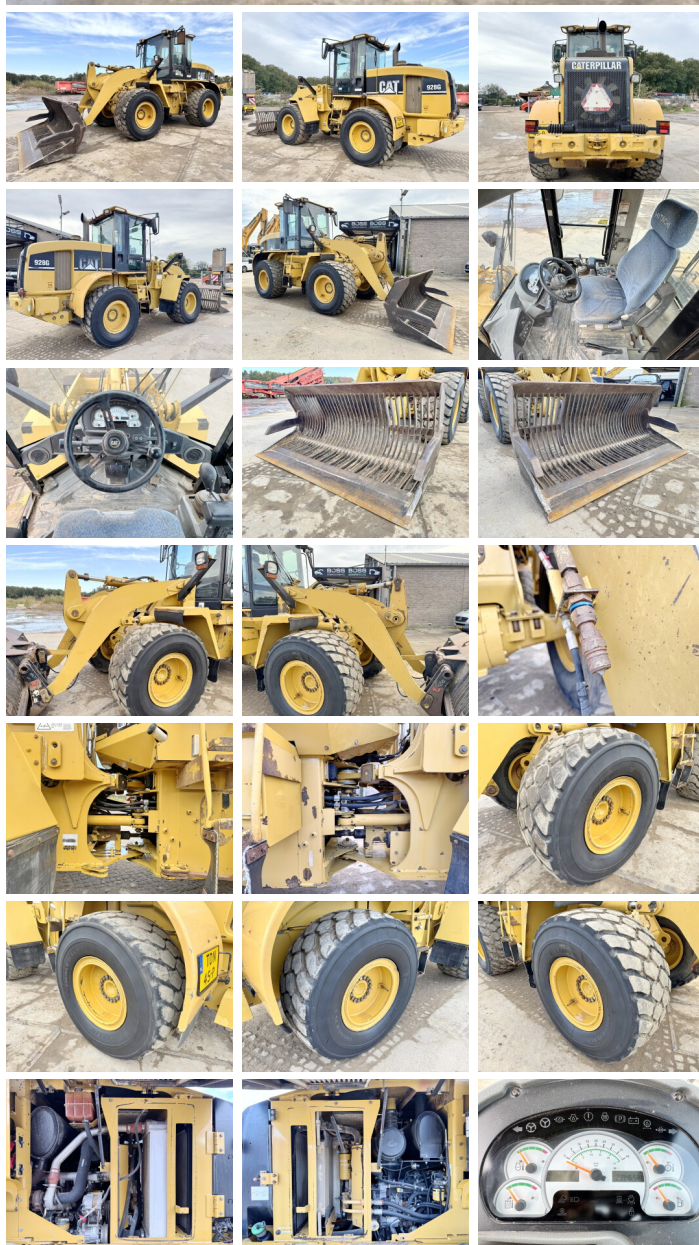

Caterpillar

Caterpillar 928G

BOSS
MACHINERY

€ 22.500excl.

Year **2004**
Reference number **BM006236**
Hours **23.946**

Algemeen

Type **928G**
Location **Veldhoven, Netherlands**
Dutch vehicle
Certificaat **CE**
Chassis nummer **CAT0928GHWLG00443**

Description

Available at Boss Machinery! This Caterpillar 928G Wheel Loader from 2004 has an engine power of 98 kW and counts 23946 operational hours. Always worked in The Netherlands. The total weight of this Caterpillar 928G is 14000 kg and the dimensions are 7.50 x 2.65 x 3.22 . Furthermore, this 928G is equipped with Quick coupler, Air Conditioning, 3rd Function . The Caterpillar Wheel Loader also has a CE marking. Do you want more information or do you want to try the Caterpillar 928G at our yard? Please let us know.

Maten / Gewichten

L*W*H: **7.50 x 2.65 x 3.22**
Weight: **14000**

Technische informatie

Drive configurations **4x4**

Motor informatie

Engine brand: **Caterpillar**
Cylinders: **6**
Turbo
Capacity in kW: **98**

Banden / Rupsen

40% 40% **600/65R25**
40% 40% **600/65R25**