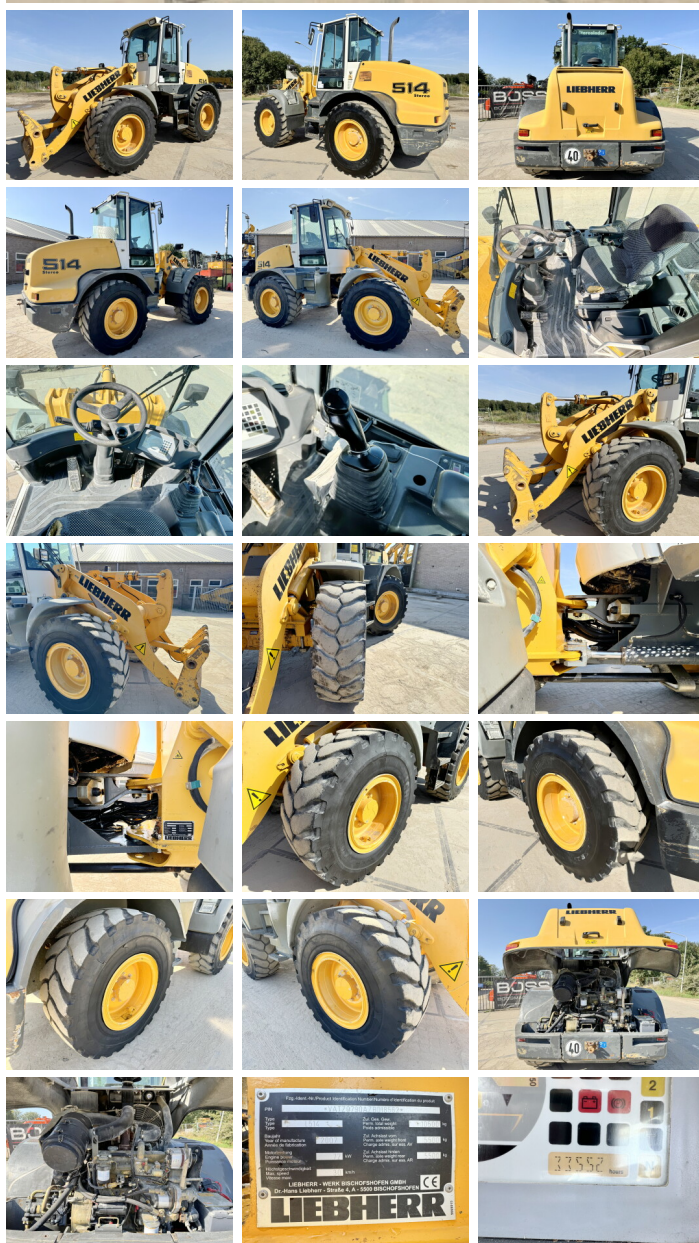

Liebherr

Liebherr L514 Stereo 4x2

BOSS
MACHINERY

€ 14.500excl.

Year **2007**
Reference number **BM006121**
Hours **33.552**

Algemeen

Type **L514 Stereo**
Location **Veldhoven, Netherlands**
Certificaat **CE**
Chassis nummer **VATZ0790AZB018562**

Description

Available at Boss Machinery! This Liebherr L514 Stereo Wheel Loader from 2007 has an engine power of 72 kW and counts 33552 operational hours. The total weight of this Liebherr L514 Stereo is 10500 kg and the dimensions are 5.50 x 2.40 x 3.04. Furthermore, this L514 Stereo is equipped with Radio, Air Conditioning, Quick coupler. The Liebherr Wheel Loader also has a CE marking. Do you want more information or do you want to try the Liebherr L514 Stereo at our yard? Please let us know.

Maten / Gewichten

Weight: **10500**
L*W*H: **5.50 x 2.40 x 3.04**

Technische informatie

Drive configurations **4x2**

Motor informatie

Engine brand: **Liebherr**
Engine model: **D504**
Cylinders: **4**
Turbo
Capacity in kW: **72**

Banden / Rupsen

60% 60% **17.5R25**
60% 20% **17.5R25**