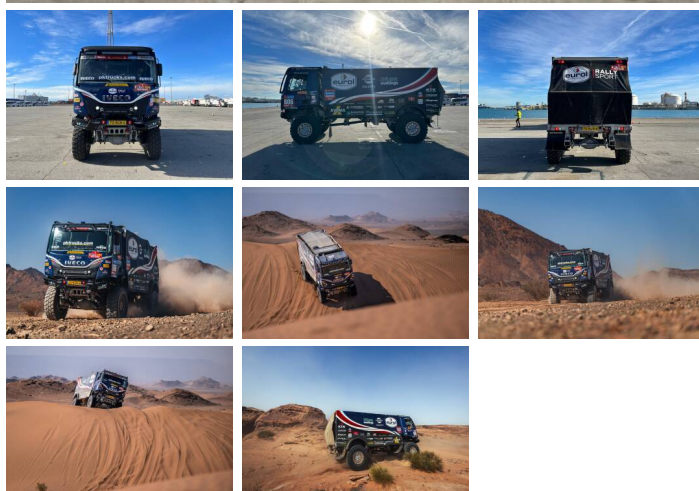

Iveco T-Way

Iveco T-Way de Rooy

BOSS
MACHINERY

€ 220.000excl.

Year **2020**
Reference number **Rally 2**

Algemeen

Type T-Way de Rooy
Location Veldhoven, Netherlands

Description Available at Boss Machinery! This Iveco T-Way T-Way de Rooy Truck from 2020 has an engine power of - kW and has 0 kilometres on the clock. The total weight of this Iveco T-Way T-Way de Rooy is 9800 kg and the dimensions are L: 6.55 W: 2.55 . Furthermore, this T-Way de Rooy is equipped with . Do you want more information or do you want to try the Iveco T-Way T-Way de Rooy at our yard? Please let us know.

Maten / Gewichten

L*W*H: L: 6.55 W: 2.55
Wheelbase 4400 mm
Weight: 9800

Technische informatie

Suspension Type Leaf Springs
Shock Absorbers Reiger
Transfer Case ZF / Steyr VG1600 / 396
Fuel Tank: 850L
Clutch Hydraulic
Axle SISU

Motor informatie

Maximum Nm ± 4500
Maximum Power ± 1000 hp
Engine Capacity (cc) 13.0 Litre
Engine brand: FPT (FIAT POWER TRAIN)
Engine model: Euro 3
Cylinders: Inline 6, 24 Valve
Turbo

Banden / Rupsen