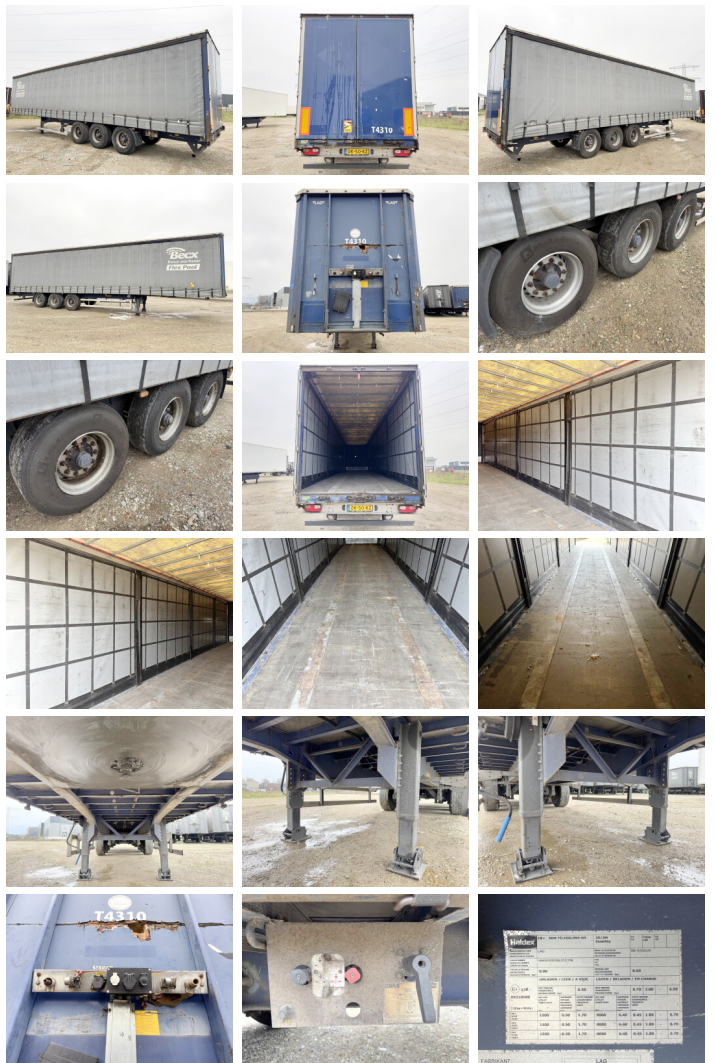

Lag

Lag O-3-40 03

€ 2.750excl.

Year **2008**
Reference number **BC000238**

Algemeen

Type **O-3-40 03**
Location **Veldhoven, Netherlands**
Chassis number **YB450309381035336**

Description
Available at Boss Machinery! This Lag O-3-40 03 Trailer from 2008 has an engine power of - kW and counts 0 operational hours. The total weight of this Lag O-3-40 03 is 6750 kg and the dimensions are 14.00 x 2.55 x 4.00. Furthermore, this O-3-40 03 is equipped with . Do you want more information or do you want to try the Lag O-3-40 03 at our yard? Please let us know.

Maten / Gewichten

Weight: **6750**
L*W*H: **14.00 x 2.55 x 4.00**

Banden / Rupsen

30% 30% **385/65R22.5**
30% 30% **385/65R22.5**
30% 30% **385/65R22.5**

TYPE	O-3-40 03	METN	03
FABRICAGE NR.	0-2028	L	0
FABRIKANT	LAG		
CHASSISNUMMER	LAG-2007-N		
VIN CODE	YB450309381035336		
MAX MASSA TOTAAL	4000	4000	KG
MAX MASSA	AS	1- 4000	2000/2
AS	2- 3000	2000/2	
AS	3- 2000	2000/2	
AS	4- 1500	1300/2	
ACCELFING			

Becc	
becc verhuur	
Flex Pool	
T4310	
YB450309381035336	
0-2028	
LAG