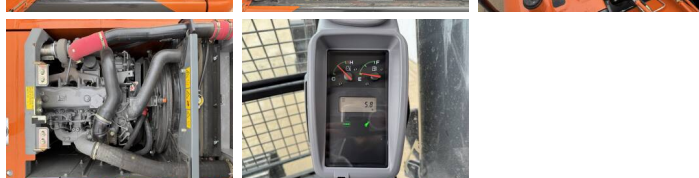

Hitachi

Hitachi ZX140H-GI

BOSS
MACHINERY

€ 67.500excl.

Year **2025**
Reference number **BM006482**
Hours **5**

Algemeen

Type **ZX140H-GI**
Location **Veldhoven, Netherlands**
Available at Boss Machinery! This Hitachi ZX140H-GI Excavator from 2025 has an engine power of 66 kW and counts 5 operational hours. The total weight of this Hitachi ZX140H-GI is 14680 kg and the dimensions are 6.53 x 2.48 x 2.80. Furthermore, this ZX140H-GI is equipped with Radio, Bluetooth, Air Suspension Seat, Air Conditioning, Extra hydraulic function, Hammer function. Do you want more information or do you want to try the Hitachi ZX140H-GI at our yard? Please let us know.

Maten / Gewichten

Weight: **14680**
L*W*H: **6.53 x 2.48 x 2.80**

Motor informatie

Engine brand: **Isuzu**
Engine model: **4BG1TCG**
Cylinders: **4**
Turbo
Capacity in kW: **66**

Banden / Rupsen

Sprocket % **100**
Chain % **100**
Plate % **100**
Plate width: **50 cm**

Opties

Radio

Bluetooth

Air Suspension Seat

Air Conditioning

Extra hydraulic function

Hammer function