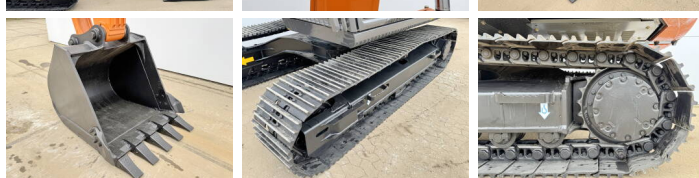

Hitachi

Hitachi ZX140H-GI

BOSS
MACHINERY

€ 67.500excl.

Year **2025**
Reference number **BM006482**
Hours **5**

Algemeen

Type **ZX140H-GI**
Location **Veldhoven, Netherlands**
Available at Boss Machinery! This Hitachi ZX140H-GI Excavator from 2025 has an engine power of 66 kW and counts 5 operational hours. The total weight of this Hitachi ZX140H-GI is 14680 kg and the dimensions are 6.53 x 2.48 x 2.80. Furthermore, this ZX140H-GI is equipped with Radio, Bluetooth, Air Suspension Seat, Air Conditioning, Extra hydraulic function, Hammer function. Do you want more information or do you want to try the Hitachi ZX140H-GI at our yard? Please let us know.

Maten / Gewichten

Weight: **14680**
L*W*H: **6.53 x 2.48 x 2.80**

Motor informatie

Engine brand: **Isuzu**
Engine model: **4BG1TCG**
Cylinders: **4**
Turbo
Capacity in kW: **66**

Banden / Rupsen

Sprocket % **100**
Chain % **100**
Plate % **100**
Plate width: **50 cm**

Opties

Radio

Bluetooth

Air Suspension Seat

Air Conditioning

Extra hydraulic function

Hammer function