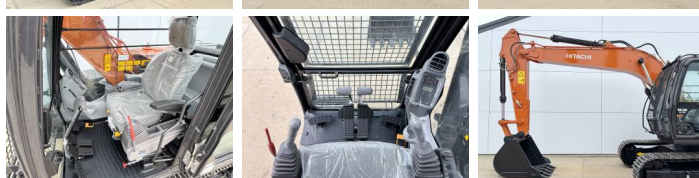

Hitachi

Hitachi ZX140H-GI

BOSS
MACHINERY

€ 67.500excl.

Year **2025**
Reference number **BM006482**
Hours **5**

Algemeen

Type **ZX140H-GI**
Location **Veldhoven, Netherlands**
Available at Boss Machinery! This Hitachi ZX140H-GI Excavator from 2025 has an engine power of 66 kW and counts 5 operational hours. The total weight of this Hitachi ZX140H-GI is 14680 kg and the dimensions are 6.53 x 2.48 x 2.80. Furthermore, this ZX140H-GI is equipped with Radio, Bluetooth, Air Suspension Seat, Air Conditioning, Extra hydraulic function, Hammer function. Do you want more information or do you want to try the Hitachi ZX140H-GI at our yard? Please let us know.

Maten / Gewichten

Weight: **14680**
L*W*H: **6.53 x 2.48 x 2.80**

Motor informatie

Engine brand: **Isuzu**
Engine model: **4BG1TCG**
Cylinders: **4**
Turbo
Capacity in kW: **66**

Banden / Rupsen

Sprocket % **100**
Chain % **100**
Plate % **100**
Plate width: **50 cm**

Opties

Radio

Bluetooth

Air Suspension Seat

Air Conditioning

Extra hydraulic function

Hammer function