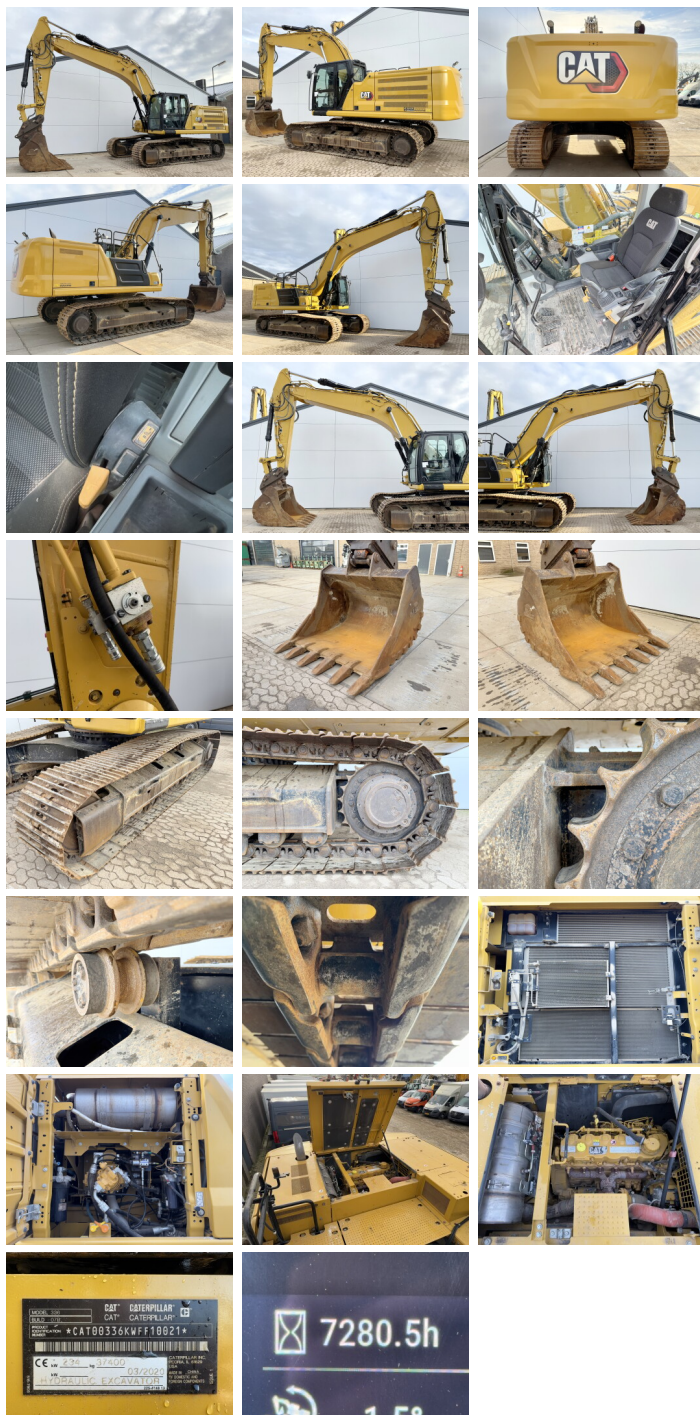

## Algemeen

Type **336 07B - Next Gen**  
Location **Veldhoven, Netherlands**  
Certificaat **CE**  
Chassis nummer **CAT00336KWFF10021**

Description

Available at Boss Machinery! This Caterpillar 336 07B - Next Gen Excavator from 2020 has an engine power of 234 kW and counts 7280 operational hours. The total weight of this Caterpillar 336 07B - Next Gen is 37400 kg and the dimensions are 11.15 x 3.30 x 3.92. Furthermore, this 336 07B - Next Gen is equipped with AdBlue, Heated Seat, Quick coupler, Bluetooth, Parking Heater, Air Conditioning, Radio, Camera, Extra hydraulic function, Hammer function, Central greasing. The Caterpillar Excavator also has a CE marking. Do you want more information or do you want to try the Caterpillar 336 07B - Next Gen at our yard? Please let us know.

## Maten / Gewichten

L\*W\*H: **11.15 x 3.30 x 3.92**  
Weight: **37400**

## Banden / Rupsen

Sprocket % **40**  
Chain % **70**

# BOSS

MACHINERY

Plate % 40  
Plate width: 70 cm