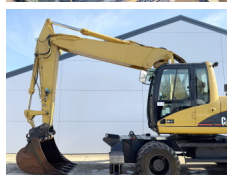

Caterpillar

Caterpillar M322C

BOSS
MACHINERY

€ 39.500excl.

Year **2002**
Reference number **BM006454**
Hours **10.035**

Algemeen

Type M322C
Location Veldhoven, Netherlands
Certificaat CE + EPA
Chassis nummer CATM322CJBDK00126
Available at Boss Machinery! This Caterpillar M322C Wheeled Excavator from 2002 has an engine power of 130 kW and counts 10035 operational hours. The total weight of this Caterpillar M322C is 22300 kg and the dimensions are 9.30 x 2.71 x 3.30.

Description Furthermore, this M322C is equipped with Quick coupler, Heated Seat, Air Conditioning, Extra hydraulic function, Hammer function. The Caterpillar Wheeled Excavator also has a CE + EPA marking. Do you want more information or do you want to try the Caterpillar M322C at our yard? Please let us know.

Maten / Gewichten

L*W*H: 9.30 x 2.71 x 3.30
Weight: 22300

Technische informatie

German Machine
Drive configurations 4x4

Motor informatie

Engine brand: Caterpillar
Engine model: 3056E
Cylinders: 6
Turbo
Capacity in kW: 130

Banden / Rupsen

30%	30%	11.00-20
30%	30%	11.00-20

Opties

Quick coupler

Heated Seat

Air Conditioning

Extra hydraulic function

Hammer function