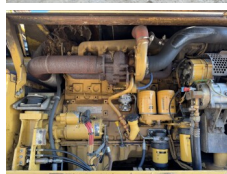

Caterpillar

Caterpillar M322C

BOSS
MACHINERY

€ 39.500excl.

Year **2002**
Reference number **BM006454**
Hours **10.035**

Algemeen

Type M322C
Location Veldhoven, Netherlands
Certificaat CE + EPA
Chassis nummer CATM322CJBDK00126
Available at Boss Machinery! This Caterpillar M322C Wheeled Excavator from 2002 has an engine power of 130 kW and counts 10035 operational hours. The total weight of this Caterpillar M322C is 22300 kg and the dimensions are 9.30 x 2.71 x 3.30.

Description Furthermore, this M322C is equipped with Quick coupler, Heated Seat, Air Conditioning, Extra hydraulic function, Hammer function. The Caterpillar Wheeled Excavator also has a CE + EPA marking. Do you want more information or do you want to try the Caterpillar M322C at our yard? Please let us know.

Maten / Gewichten

L*W*H: 9.30 x 2.71 x 3.30
Weight: 22300

Technische informatie

German Machine
Drive configurations 4x4

Motor informatie

Engine brand: Caterpillar
Engine model: 3056E
Cylinders: 6
Turbo
Capacity in kW: 130

Banden / Rupsen

30%	30%	11.00-20
30%	30%	11.00-20

Opties

Quick coupler

Heated Seat

Air Conditioning

Extra hydraulic function

Hammer function