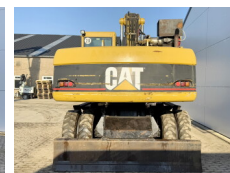

Caterpillar

Caterpillar M322C

BOSS
MACHINERY

€ 39.500excl.

Year **2002**
Reference number **BM006454**
Hours **10.035**

Algemeen

Type M322C
Location Veldhoven, Netherlands
Certificaat CE + EPA
Chassis nummer CATM322CJBDK00126
Available at Boss Machinery! This Caterpillar M322C Wheeled Excavator from 2002 has an engine power of 130 kW and counts 10035 operational hours. The total weight of this Caterpillar M322C is 22300 kg and the dimensions are 9.30 x 2.71 x 3.30.

Description Furthermore, this M322C is equipped with Quick coupler, Heated Seat, Air Conditioning, Extra hydraulic function, Hammer function. The Caterpillar Wheeled Excavator also has a CE + EPA marking. Do you want more information or do you want to try the Caterpillar M322C at our yard? Please let us know.

Maten / Gewichten

L*W*H: 9.30 x 2.71 x 3.30
Weight: 22300

Technische informatie

German Machine
Drive configurations 4x4

Motor informatie

Engine brand: Caterpillar
Engine model: 3056E
Cylinders: 6
Turbo
Capacity in kW: 130

Banden / Rupsen

30%	30%	11.00-20
30%	30%	11.00-20

Opties

Quick coupler

Heated Seat

Air Conditioning

Extra hydraulic function

Hammer function