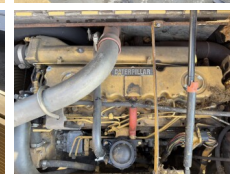

Caterpillar

Caterpillar M322C

BOSS
MACHINERY

€ 39.500excl.

Year **2002**
Reference number **BM006454**
Hours **10.035**

Algemeen

Type M322C
Location Veldhoven, Netherlands
Certificaat CE + EPA
Chassis nummer CATM322CJBDK00126
Available at Boss Machinery! This Caterpillar M322C Wheeled Excavator from 2002 has an engine power of 130 kW and counts 10035 operational hours. The total weight of this Caterpillar M322C is 22300 kg and the dimensions are 9.30 x 2.71 x 3.30.

Description Furthermore, this M322C is equipped with Quick coupler, Heated Seat, Air Conditioning, Extra hydraulic function, Hammer function. The Caterpillar Wheeled Excavator also has a CE + EPA marking. Do you want more information or do you want to try the Caterpillar M322C at our yard? Please let us know.

Maten / Gewichten

L*W*H: 9.30 x 2.71 x 3.30
Weight: 22300

Technische informatie

German Machine
Drive configurations 4x4

Motor informatie

Engine brand: Caterpillar
Engine model: 3056E
Cylinders: 6
Turbo
Capacity in kW: 130

Banden / Rupsen

30%	30%	11.00-20
30%	30%	11.00-20

Opties

Quick coupler

Heated Seat

Air Conditioning

Extra hydraulic function

Hammer function