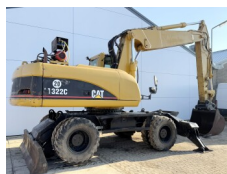

Caterpillar

Caterpillar M322C

BOSS
MACHINERY

€ 39.500excl.

Year **2002**
Reference number **BM006454**
Hours **10.035**

Algemeen

Type M322C
Location Veldhoven, Netherlands
Certificaat CE + EPA
Chassis nummer CATM322CJBDK00126
Available at Boss Machinery! This Caterpillar M322C Wheeled Excavator from 2002 has an engine power of 130 kW and counts 10035 operational hours. The total weight of this Caterpillar M322C is 22300 kg and the dimensions are 9.30 x 2.71 x 3.30.

Description Furthermore, this M322C is equipped with Quick coupler, Heated Seat, Air Conditioning, Extra hydraulic function, Hammer function. The Caterpillar Wheeled Excavator also has a CE + EPA marking. Do you want more information or do you want to try the Caterpillar M322C at our yard? Please let us know.

Maten / Gewichten

L*W*H: 9.30 x 2.71 x 3.30
Weight: 22300

Technische informatie

German Machine
Drive configurations 4x4

Motor informatie

Engine brand: Caterpillar
Engine model: 3056E
Cylinders: 6
Turbo
Capacity in kW: 130

Banden / Rupsen

30%	30%	11.00-20
30%	30%	11.00-20

Opties

Quick coupler

Heated Seat

Air Conditioning

Extra hydraulic function

Hammer function