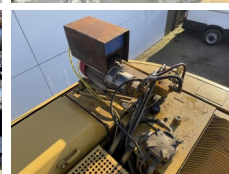

Caterpillar

Caterpillar M322C

BOSS
MACHINERY

€ 39.500excl.

Year **2002**
Reference number **BM006454**
Hours **10.035**

Algemeen

Type M322C
Location Veldhoven, Netherlands
Certificaat CE + EPA
Chassis nummer CATM322CJBDK00126
Available at Boss Machinery! This Caterpillar M322C Wheeled Excavator from 2002 has an engine power of 130 kW and counts 10035 operational hours. The total weight of this Caterpillar M322C is 22300 kg and the dimensions are 9.30 x 2.71 x 3.30.

Description Furthermore, this M322C is equipped with Quick coupler, Heated Seat, Air Conditioning, Extra hydraulic function, Hammer function. The Caterpillar Wheeled Excavator also has a CE + EPA marking. Do you want more information or do you want to try the Caterpillar M322C at our yard? Please let us know.

Maten / Gewichten

L*W*H: 9.30 x 2.71 x 3.30
Weight: 22300

Technische informatie

German Machine
Drive configurations 4x4

Motor informatie

Engine brand: Caterpillar
Engine model: 3056E
Cylinders: 6
Turbo
Capacity in kW: 130

Banden / Rupsen

30%	30%	11.00-20
30%	30%	11.00-20

Opties

Quick coupler

Heated Seat

Air Conditioning

Extra hydraulic function

Hammer function