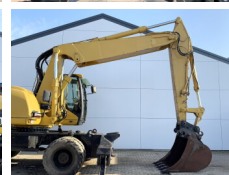

Caterpillar

Caterpillar M322C

BOSS
MACHINERY

€ 39.500excl.

Year **2002**
Reference number **BM006454**
Hours **10.035**

Algemeen

Type M322C
Location Veldhoven, Netherlands
Certificaat CE + EPA
Chassis nummer CATM322CJBDK00126
Available at Boss Machinery! This Caterpillar M322C Wheeled Excavator from 2002 has an engine power of 130 kW and counts 10035 operational hours. The total weight of this Caterpillar M322C is 22300 kg and the dimensions are 9.30 x 2.71 x 3.30.

Description Furthermore, this M322C is equipped with Quick coupler, Heated Seat, Air Conditioning, Extra hydraulic function, Hammer function. The Caterpillar Wheeled Excavator also has a CE + EPA marking. Do you want more information or do you want to try the Caterpillar M322C at our yard? Please let us know.

Maten / Gewichten

L*W*H: 9.30 x 2.71 x 3.30
Weight: 22300

Technische informatie

German Machine
Drive configurations 4x4

Motor informatie

Engine brand: Caterpillar
Engine model: 3056E
Cylinders: 6
Turbo
Capacity in kW: 130

Banden / Rupsen

30%	30%	11.00-20
30%	30%	11.00-20

Opties

Quick coupler

Heated Seat

Air Conditioning

Extra hydraulic function

Hammer function